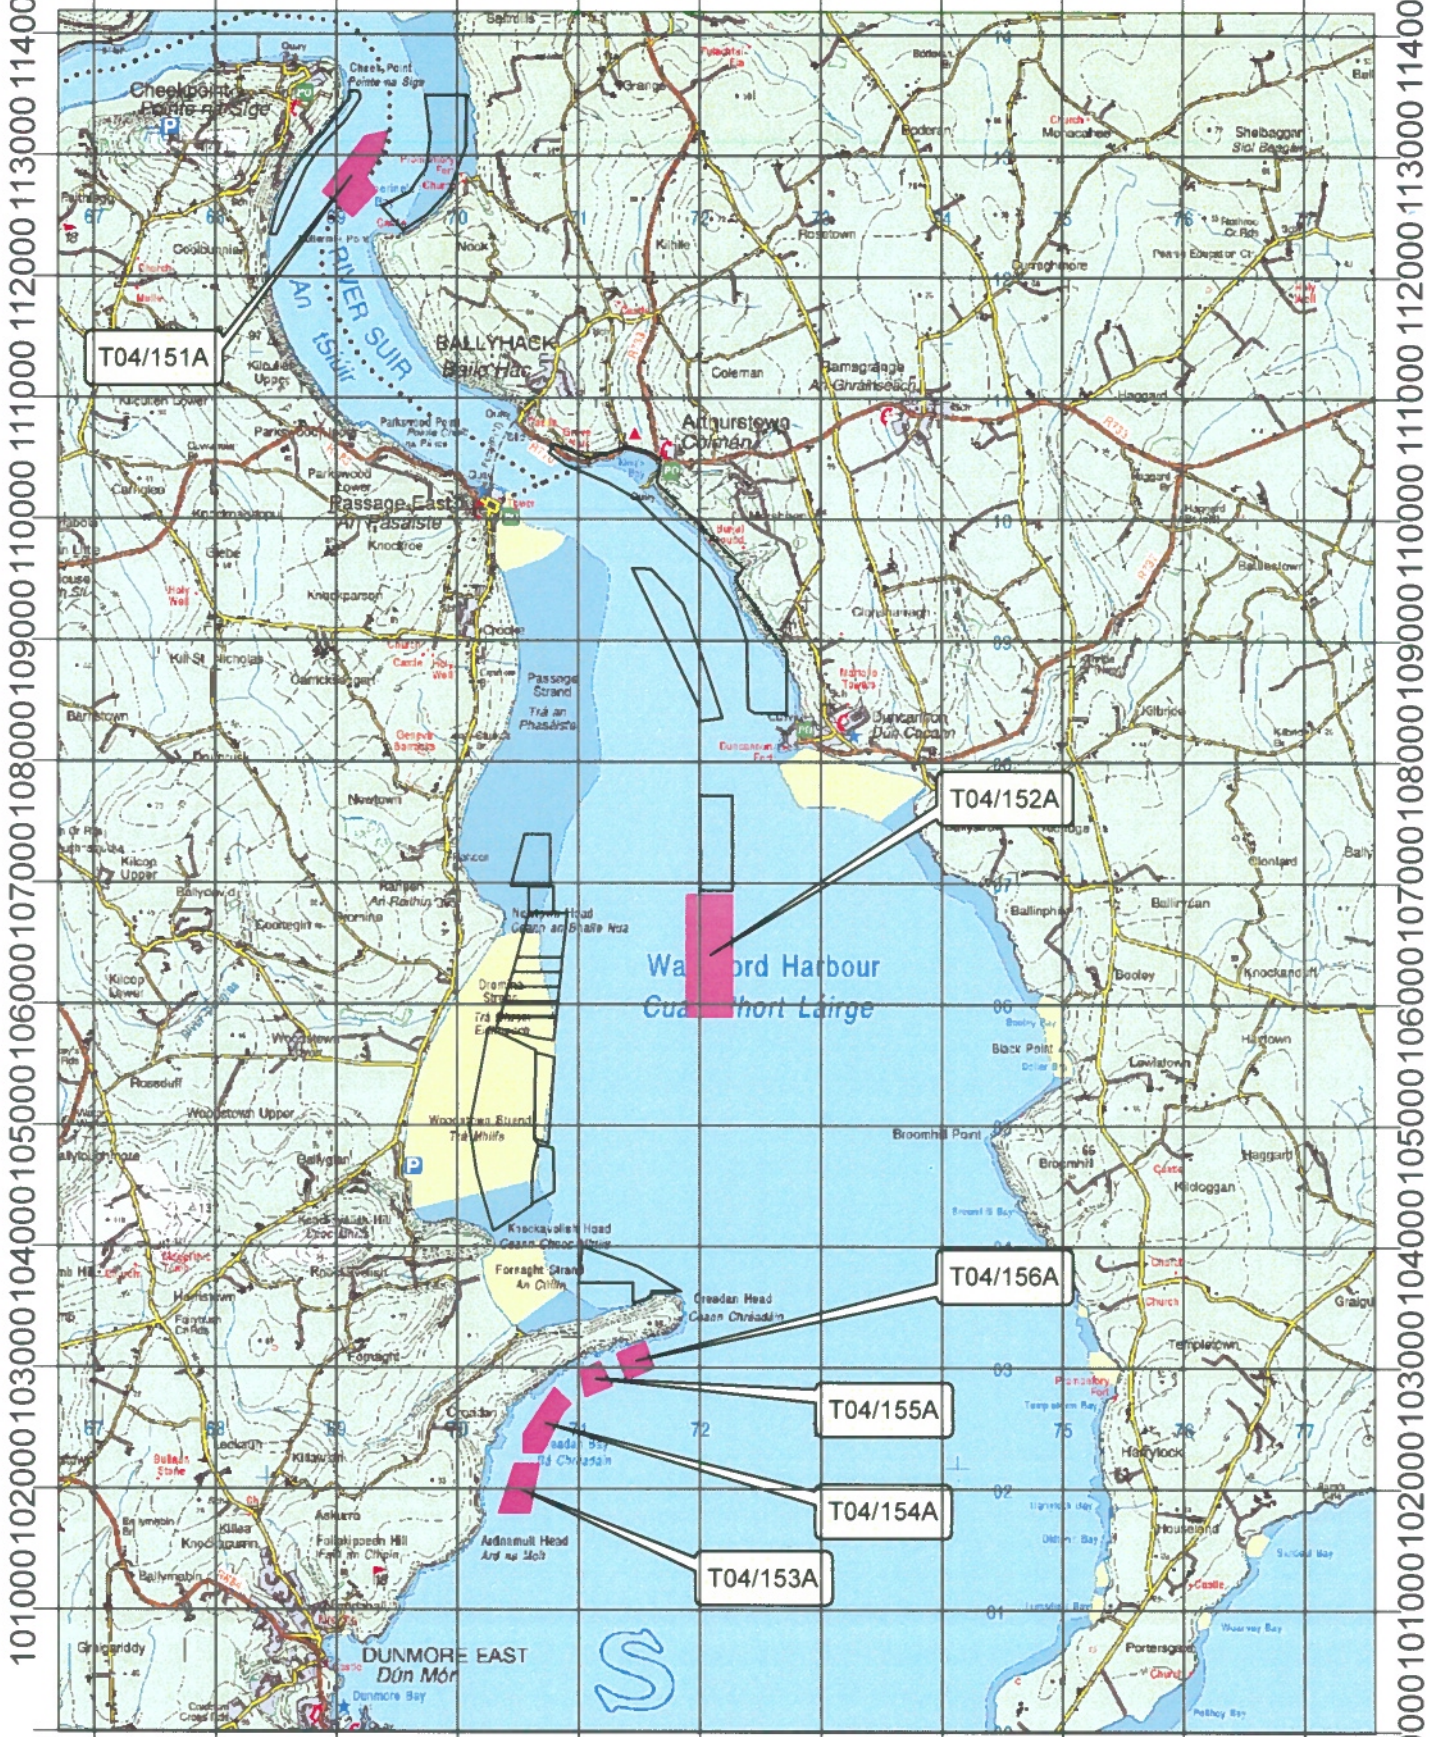

267000 268000 269000 270000 271000 272000 273000 274000 275000 276000 277000

267000 268000 269000 270000 271000 272000 273000 274000 275000 276000 277000

101000 102000 103000 104000 105000 106000 107000 108000 109000 110000 111000 112000 113000 114000

**Legend**

- Application
- Licensed

Drawn : 18-02-2020

1:60,000

**WATERFORD HARBOUR  
AQUACULTURE SITES**

Ordnance Survey Ireland Licence No. EN 0076419  
© Ordnance Survey Ireland/Government of Ireland

**An Roinn Talmhaíochta,  
Bia agus Mara**  
Department of Agriculture,  
Food and the Marine