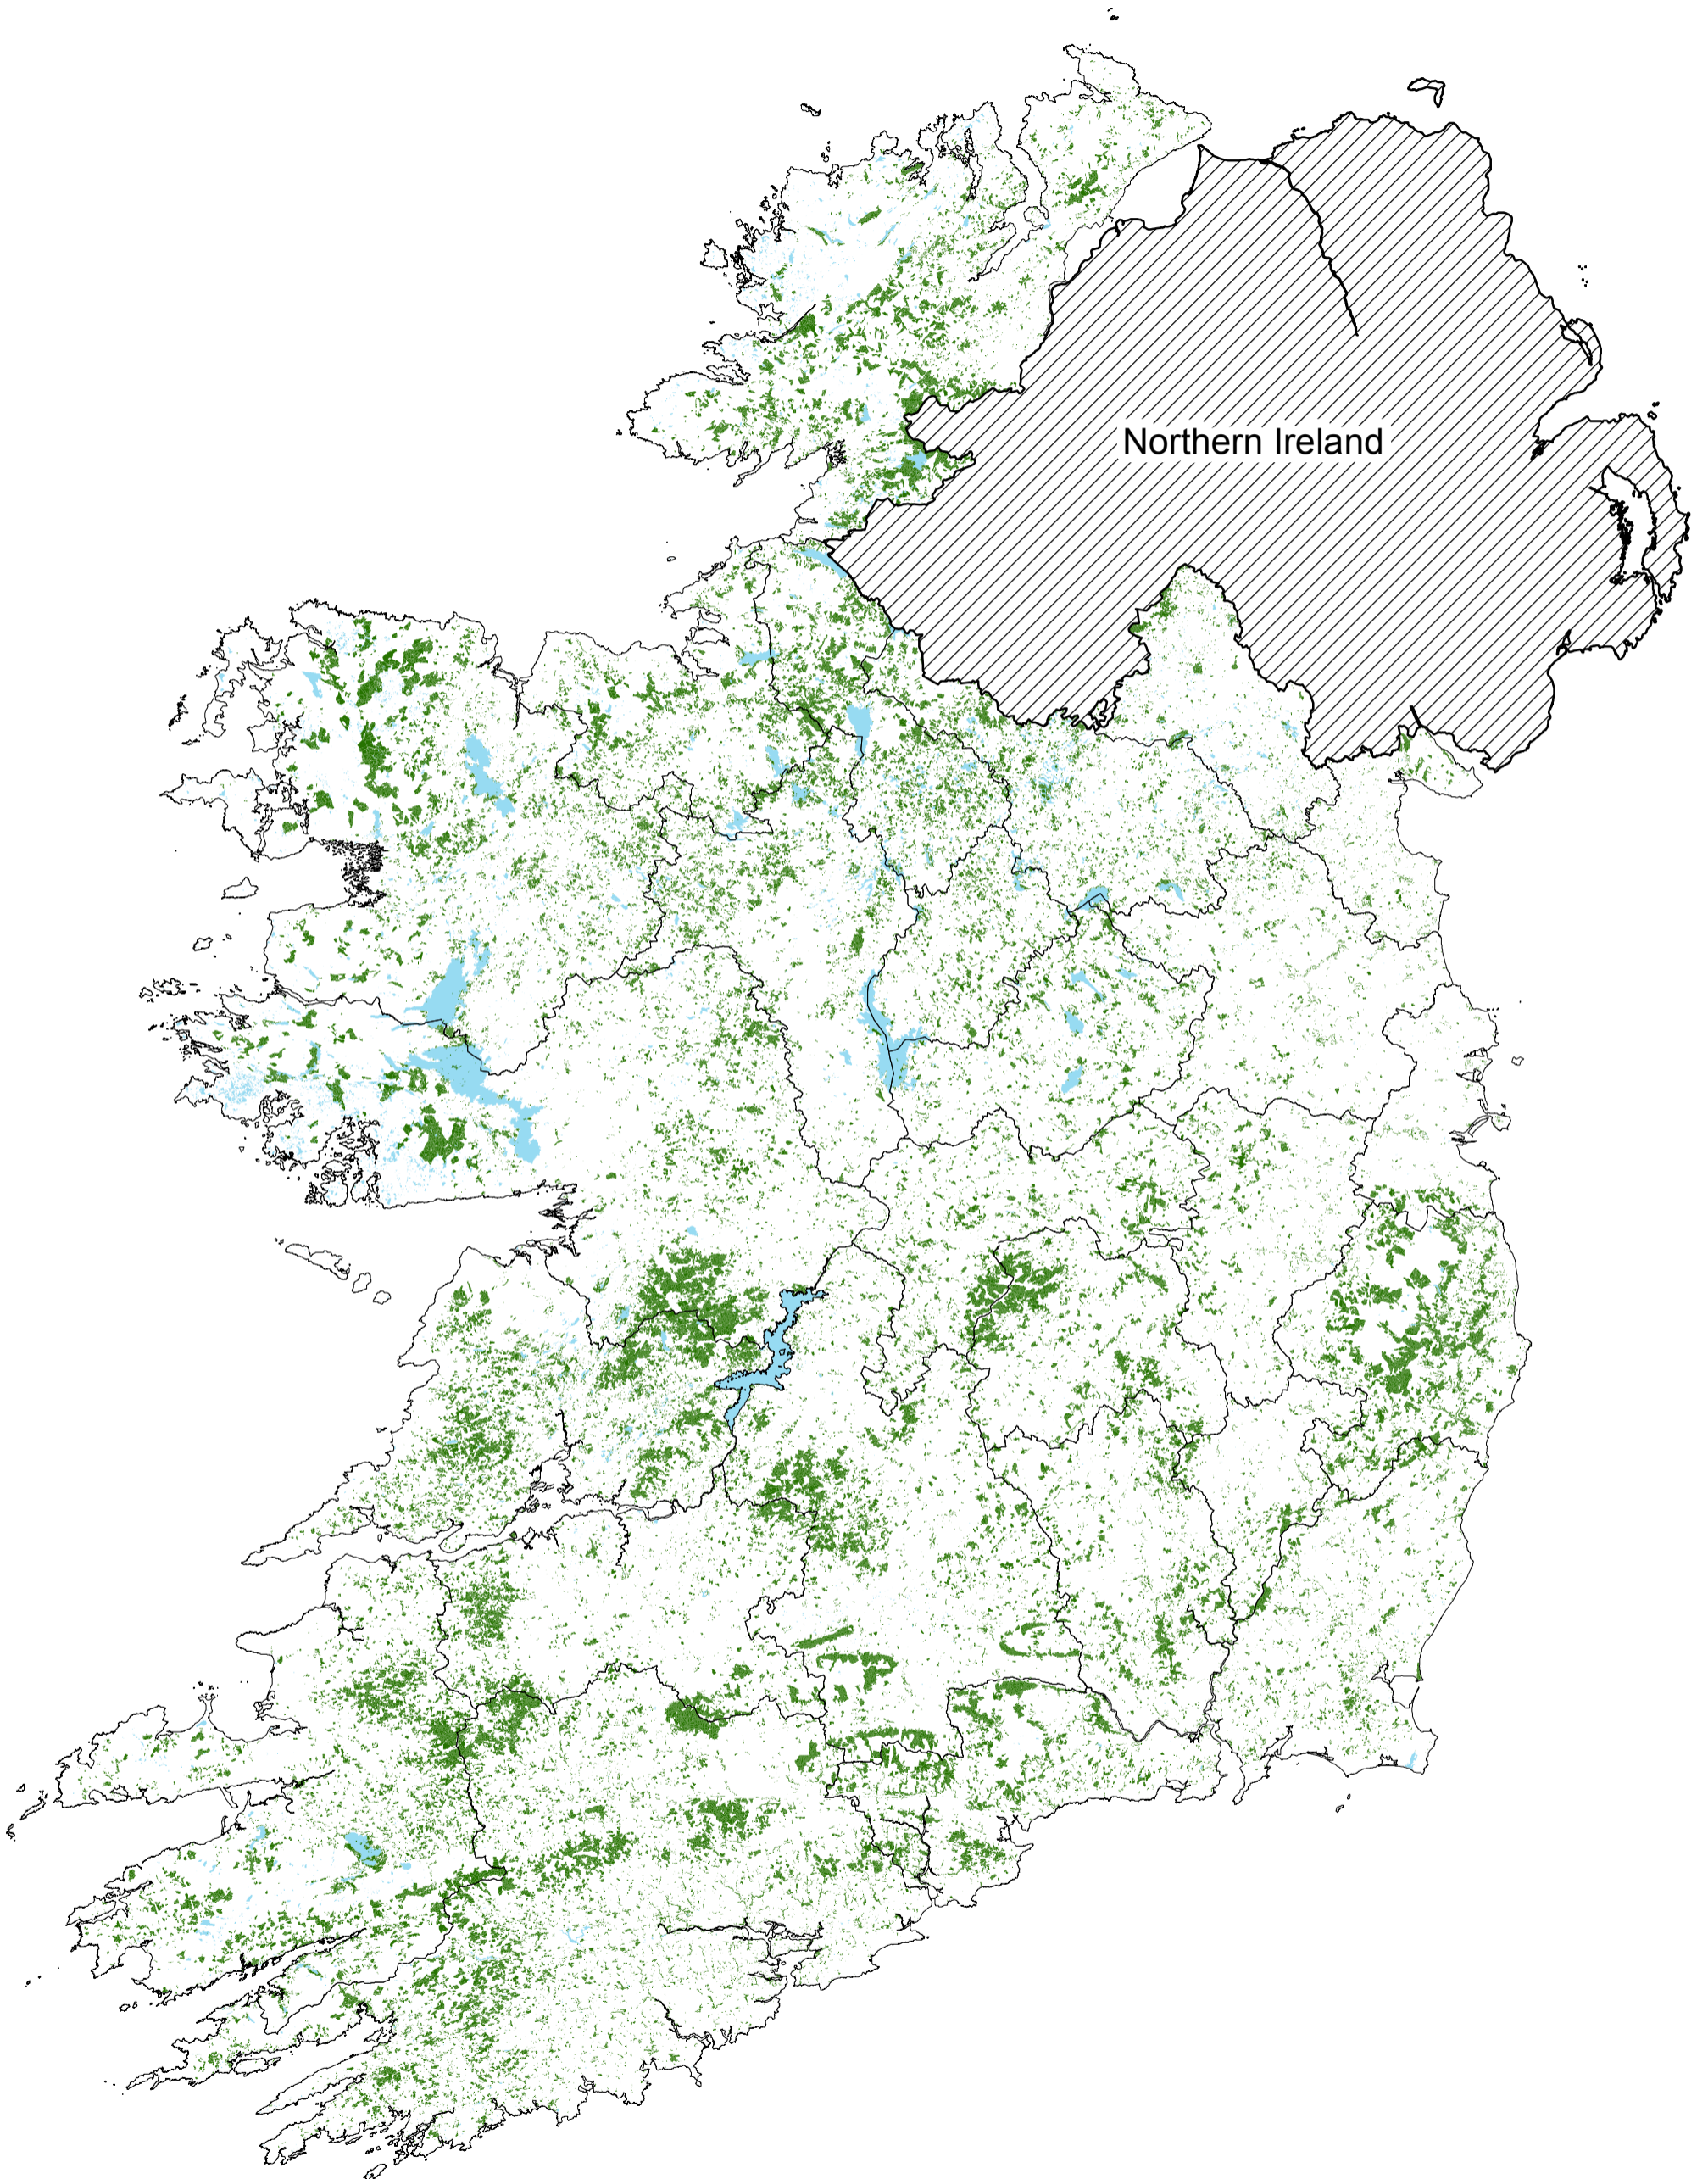

Forest Cover 2017 - Ireland

**An Roinn Talmhaíochta,
Bia agus Mara**
Department of Agriculture,
Food and the Marine