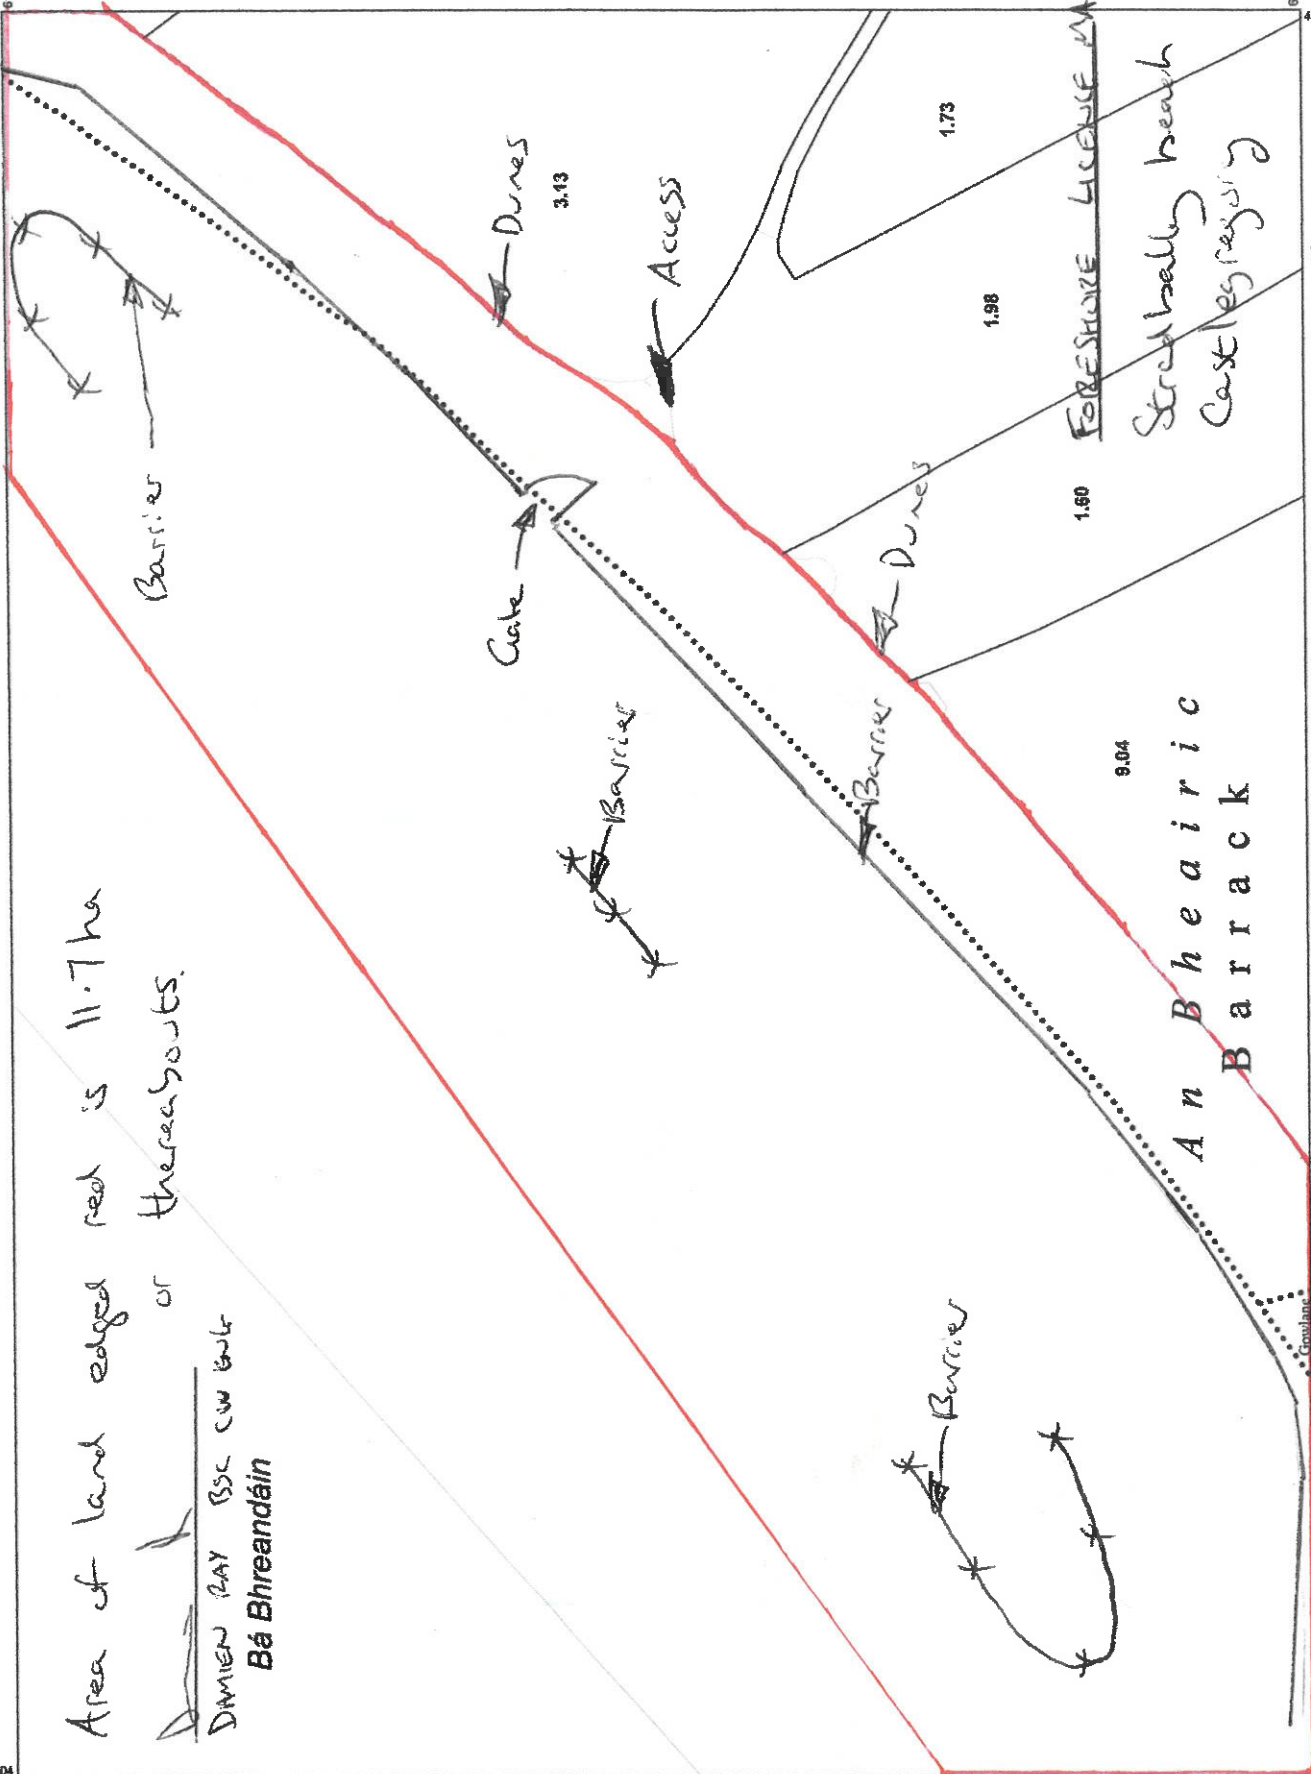

OSi PLACE Map

CASTLEGREGORY HORSE AND PONY RACES

Area of land edged red is 11.7ha
DAMIEN RAY BSC SW 6th
Bá Bhreandáin

CENTRE COORDINATES:
ITM 458496, 613500

PUBLISHED: 10/05/2018
ORDER NO.: 50007067_1

MAP SERIES: 1:2,500
MAP SHEETS: 5583-B, 5583-D

The representation on this map
of a road, track or footpath
is not evidence of the existence
of a right of way.

Ordnance Survey maps
never show legal property
boundaries, nor do they
show ownership of
physical features.

© Suirbhéireacht Ordnánais Éireann,
2018
© Ordnance Survey Ireland, 2018
www.osi.ie/copyright

LEGEND:
<http://www.osi.ie>
search 'Large Scale Legend'

CAPTURE RESOLUTION:
The map objects are only accurate to the
resolution at which they were captured.
Output scale is not indicative of data capture scale.
Further information is available at:
<http://www.osi.ie>, search 'Capture Resolution'

OUTPUT SCALE: 1:2,500

613715 458787 613285 458204 3285