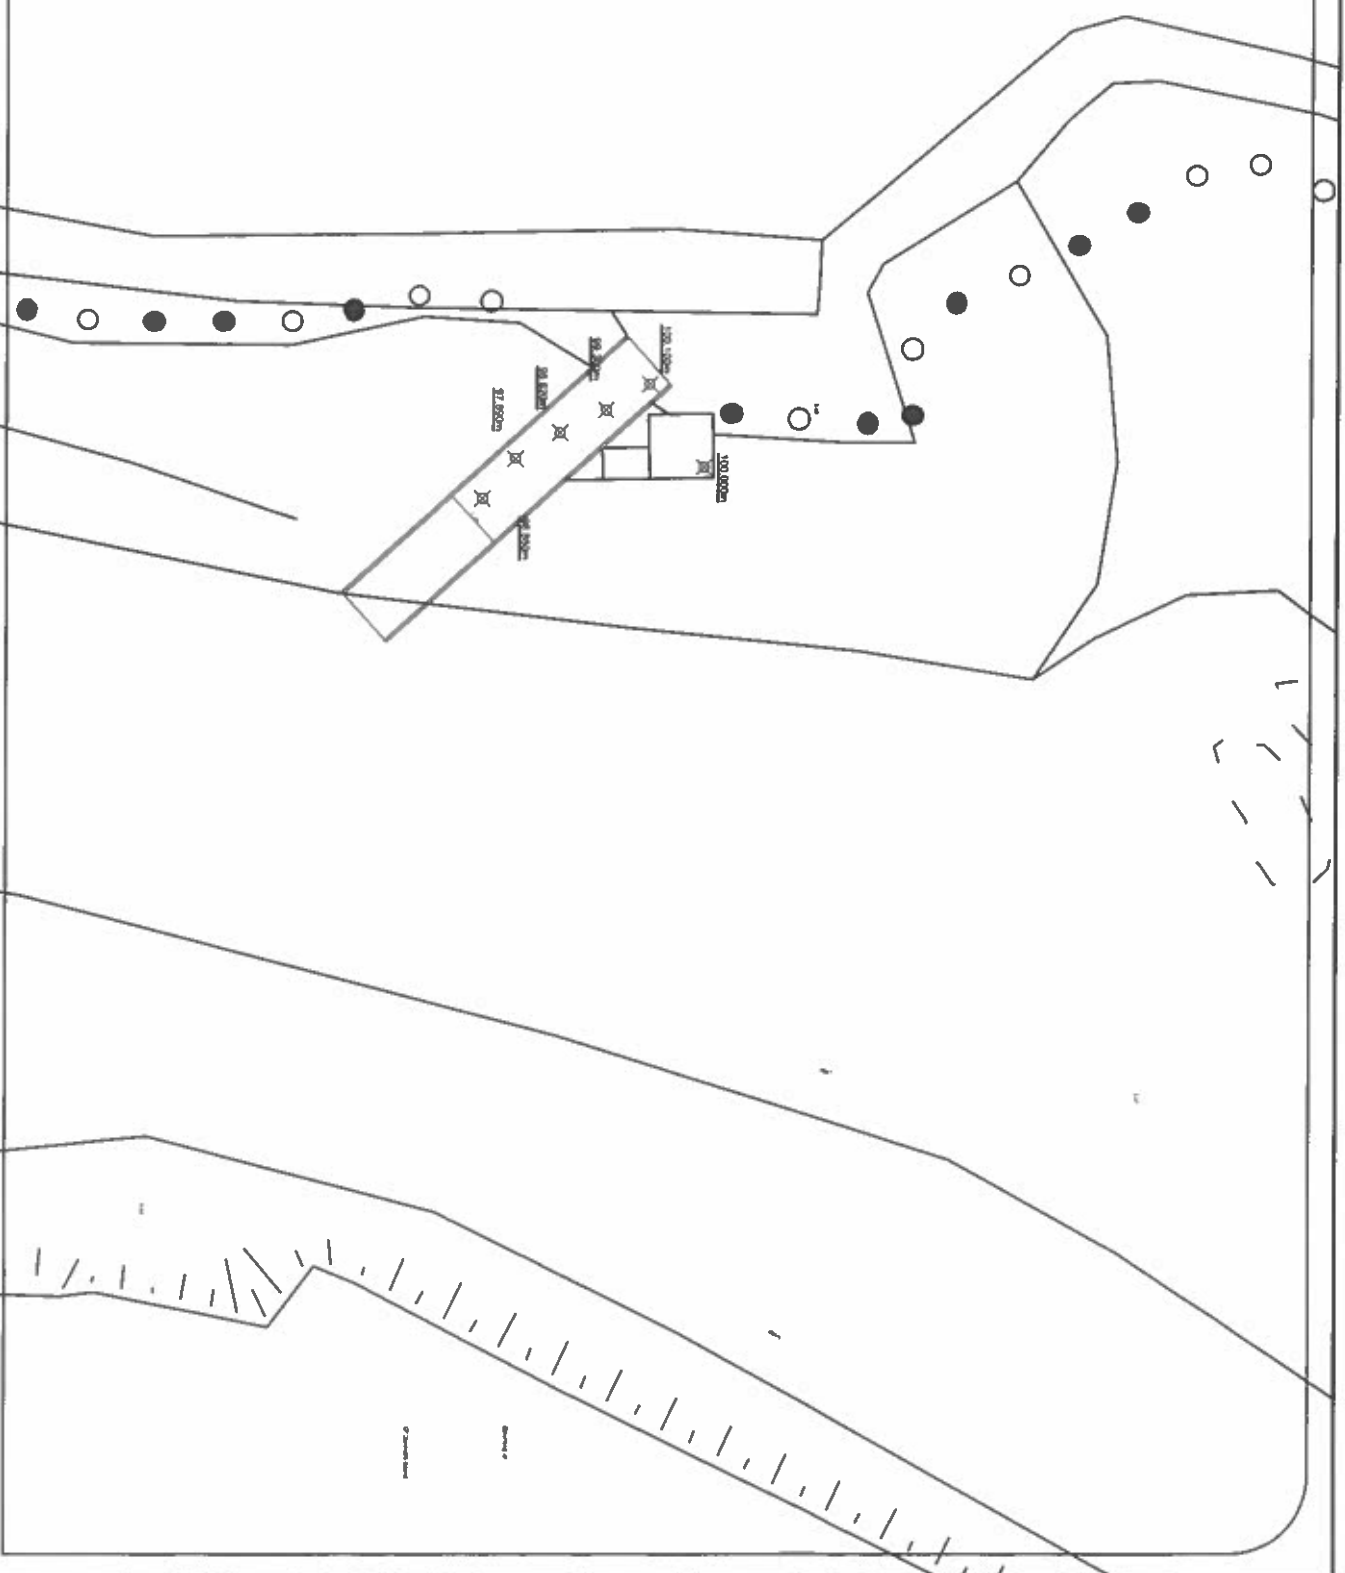

(C) Copyright
Drawings for Planning Purposes Only

Page Title:
Proposed Site Layout Plan

Project:
Proposed Pric

Client:
Kildystarr Village Renewal CLG,
Carrigrohane Park,
Kildystarr,
Co. Clare

Dwg. No.
P / 18 / 12 / SL

Scale:
1 : 100