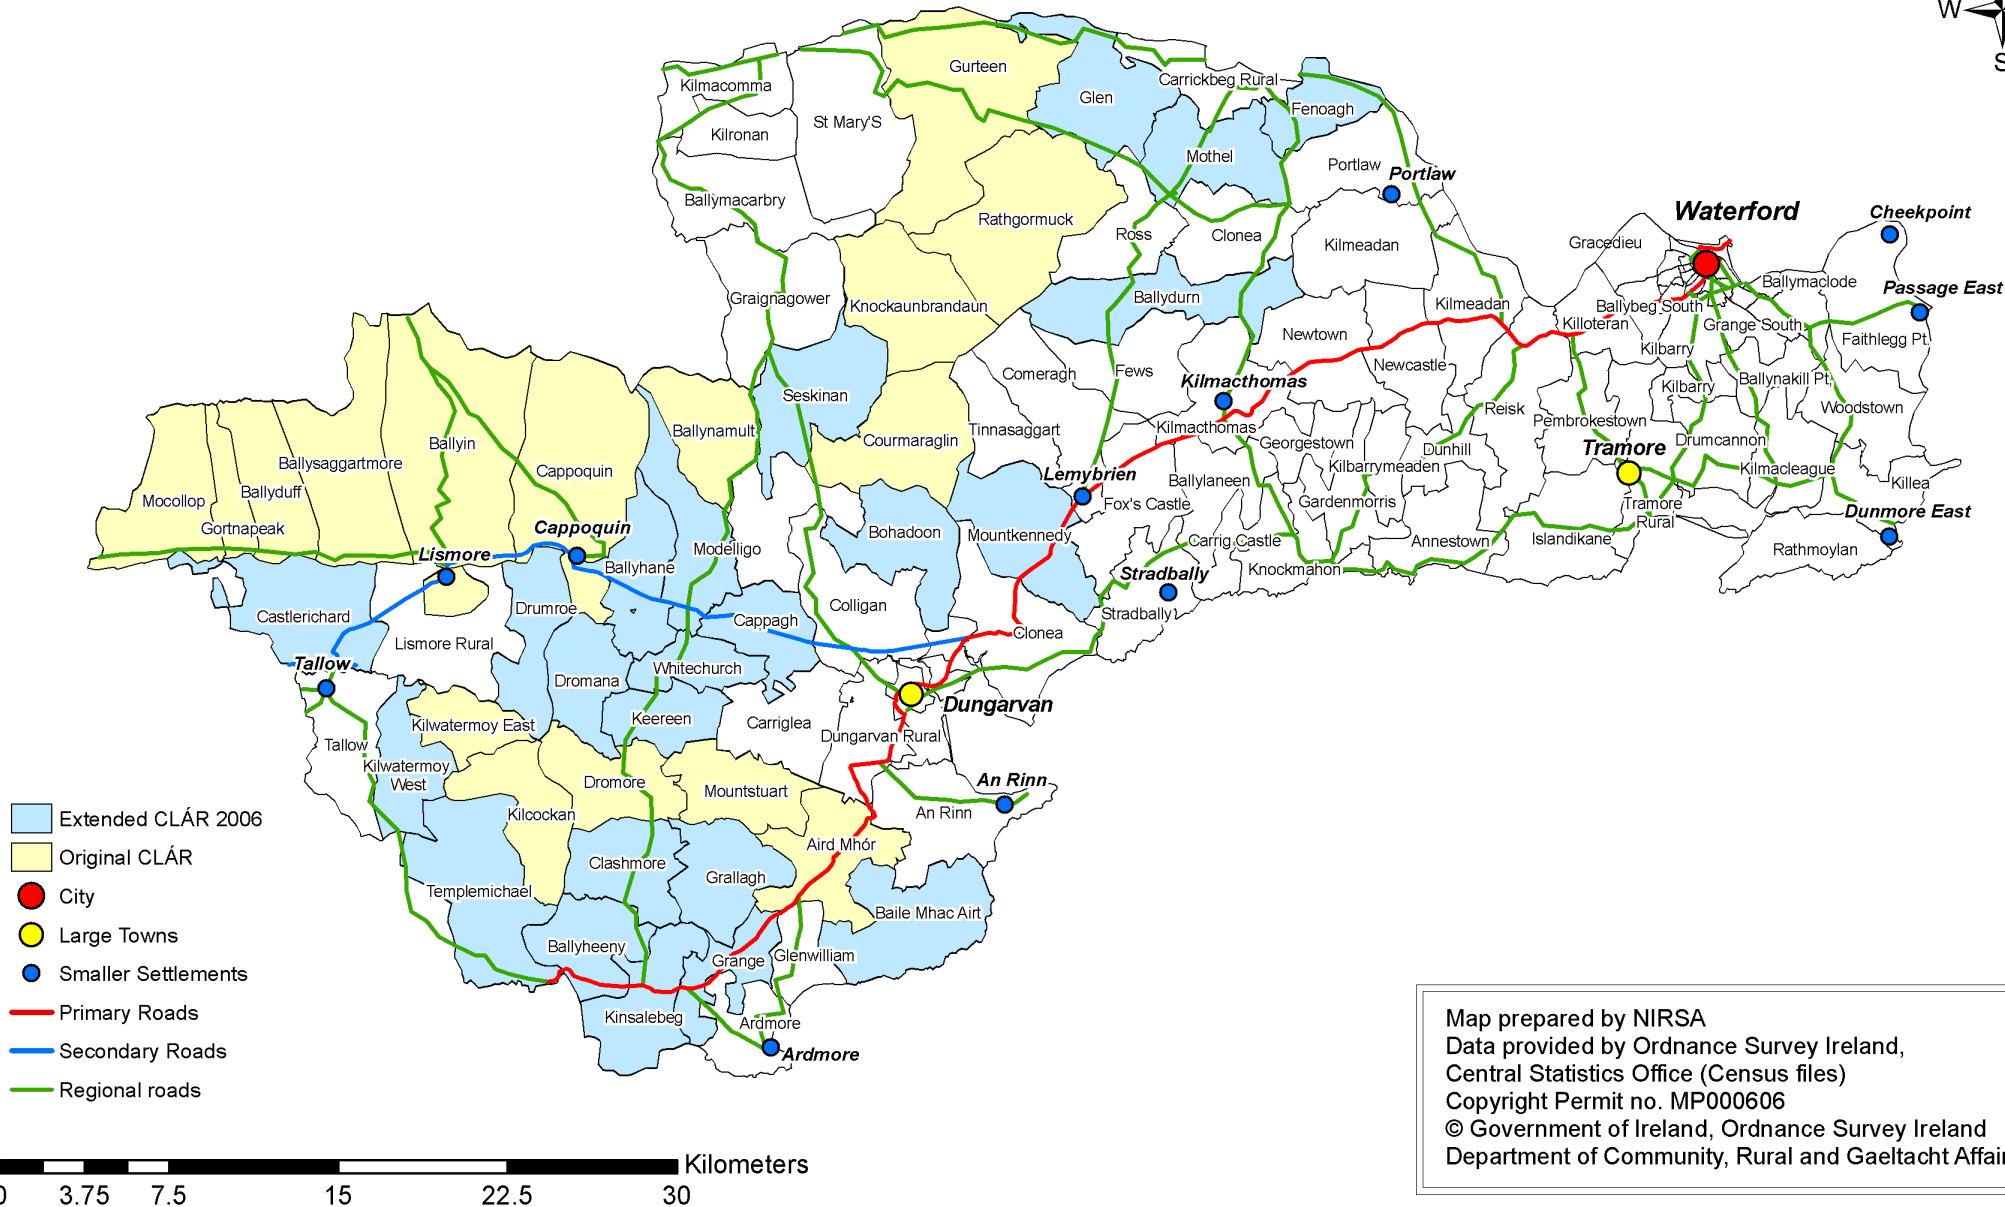

# WATERFORD

Map prepared by NIRSA  
 Data provided by Ordnance Survey Ireland,  
 Central Statistics Office (Census files)  
 Copyright Permit no. MP000606  
 © Government of Ireland, Ordnance Survey Ireland  
 Department of Community, Rural and Gaeltacht Affairs