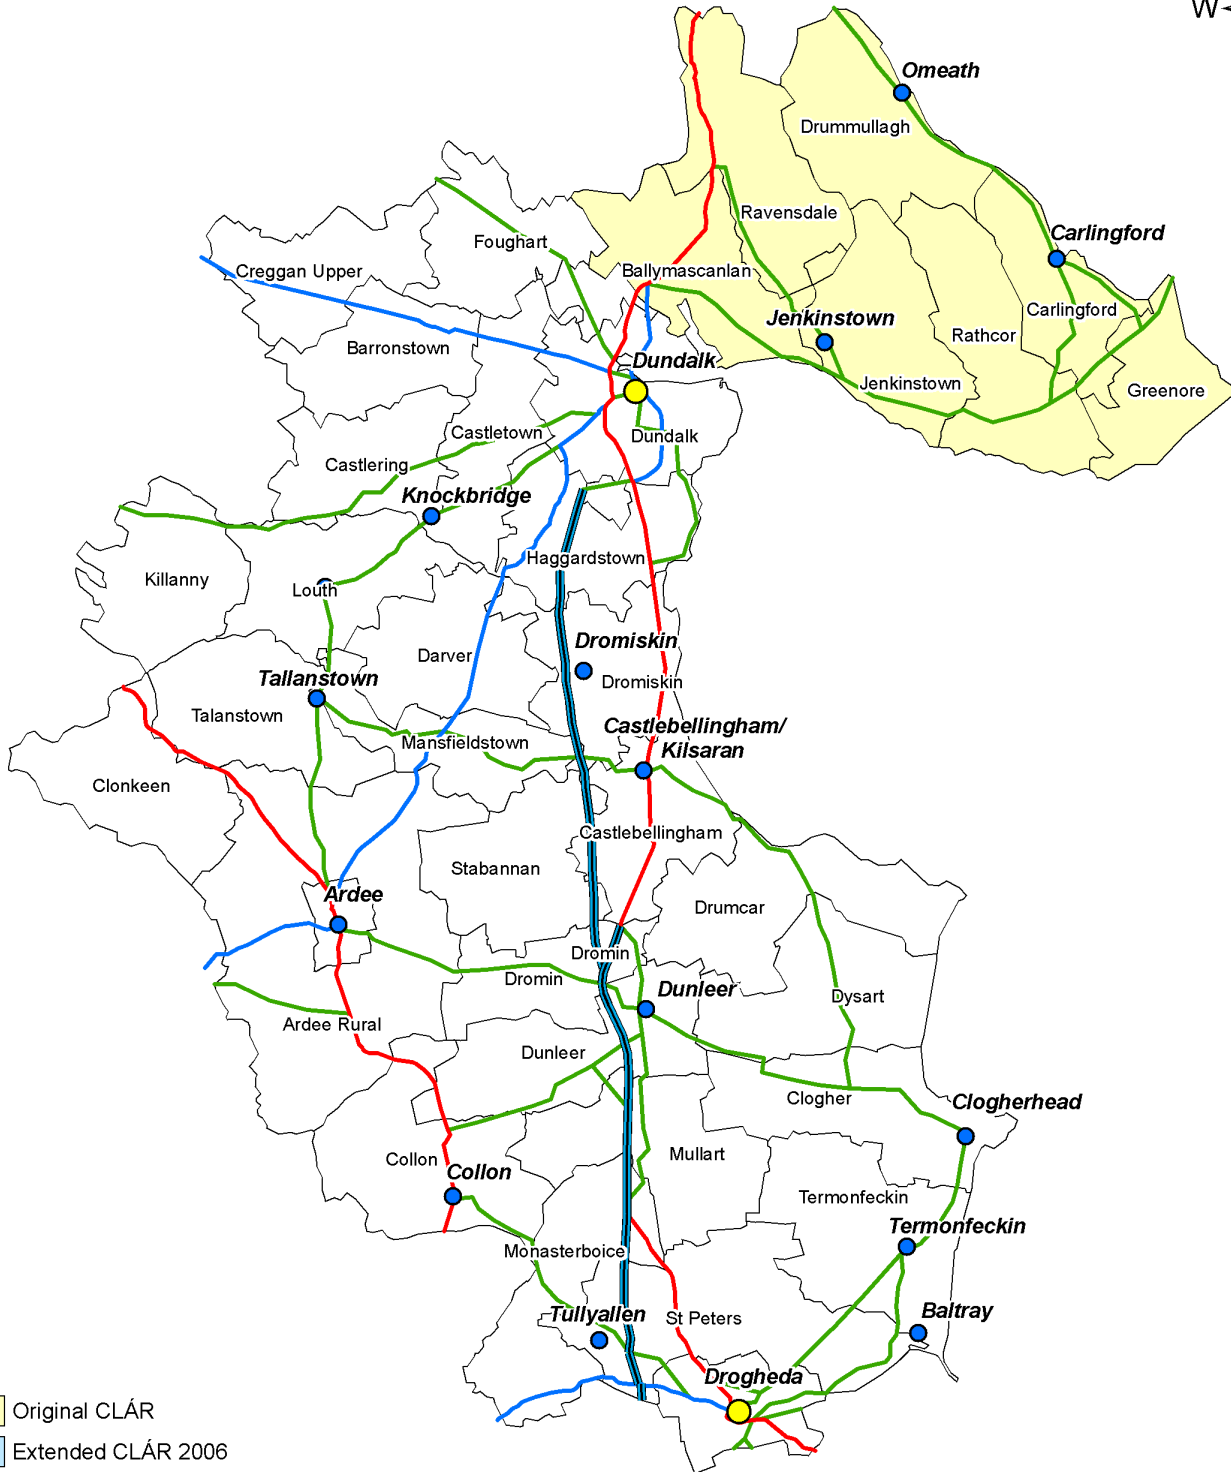

LOUTH

- Original CLÁR
- Extended CLÁR 2006
- Large Towns
- Smaller Settlements
- Primary Roads
- Secondary Roads
- Regional roads

Map prepared by NIRSA
 Data provided by Ordnance Survey Ireland,
 Central Statistics Office (Census files)
 Copyright Permit no. MP000606
 © Government of Ireland, Ordnance Survey Ireland
 Department of Community, Rural and Gaeltacht Affairs