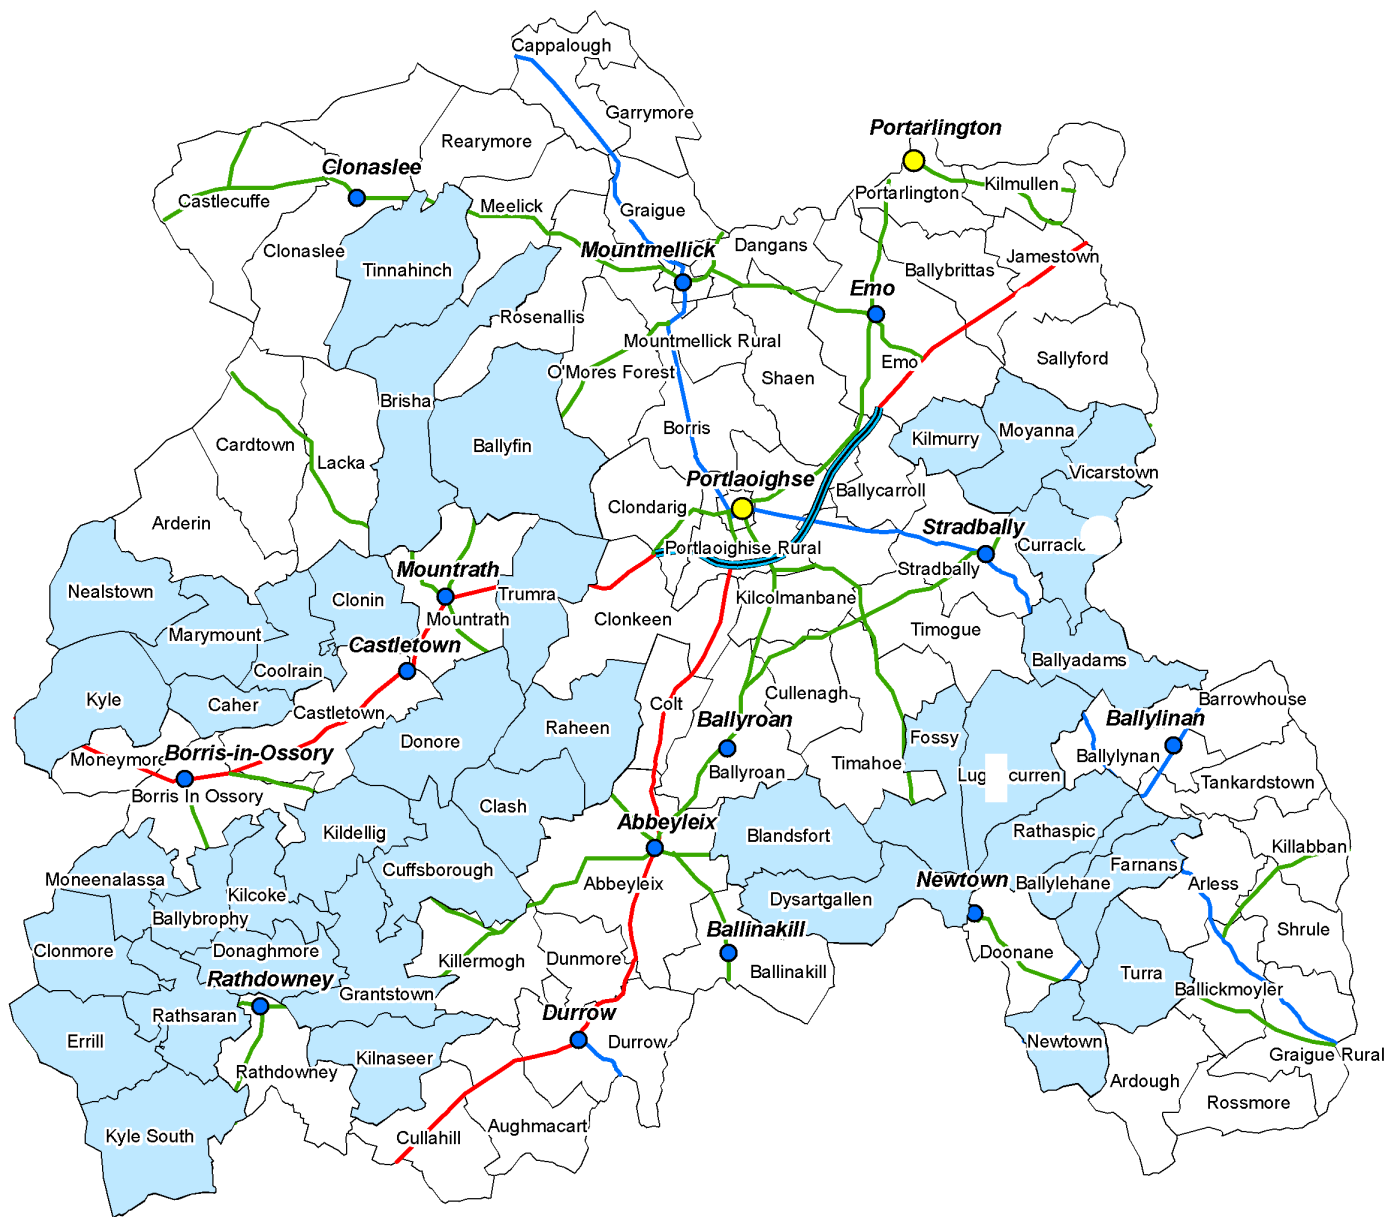

LAOIS

- Original CLÁR
- Extended CLÁR 2006
- Large Towns
- Smaller Settlements
- Primary Roads
- Secondary Roads
- Regional roads

Map prepared by NIRSA
 Data provided by Ordnance Survey Ireland,
 Central Statistics Office (Census files)
 Copyright Permit no. MP000606
 © Government of Ireland, Ordnance Survey Ireland
 Department of Community, Rural and Gaeltacht Affairs