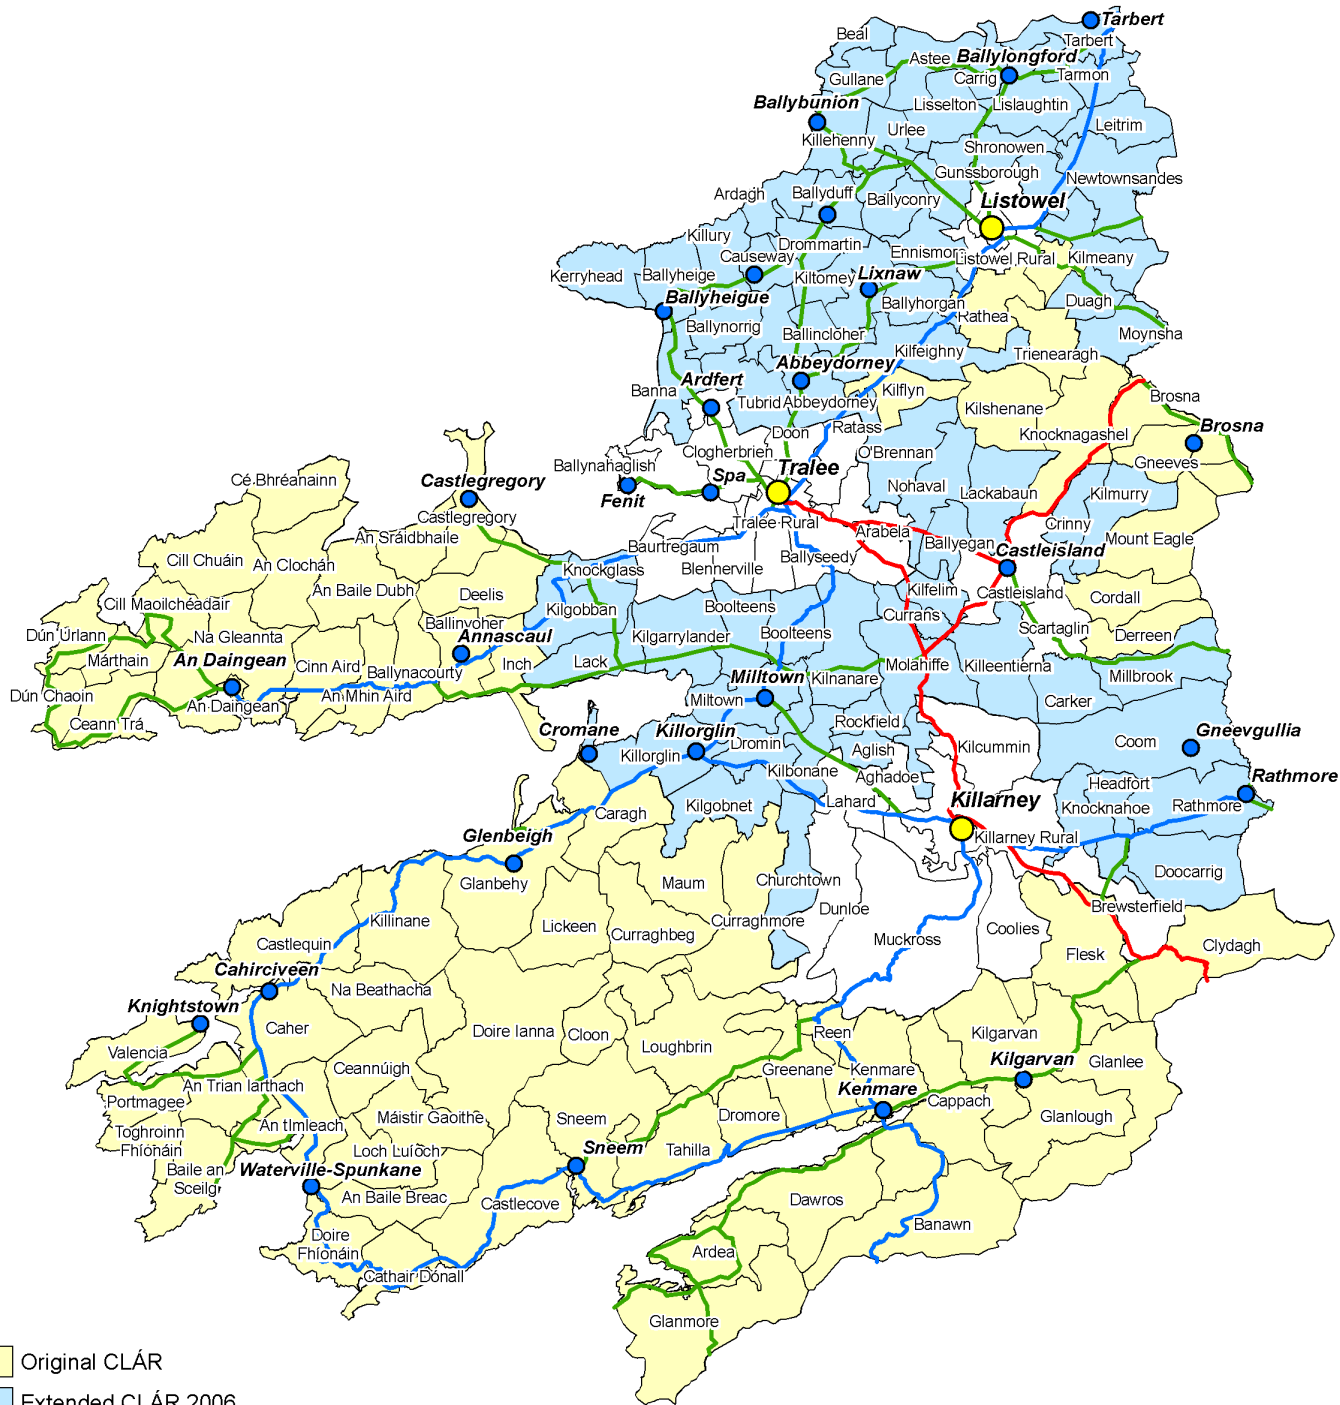

KERRY

- Original CLÁR
- Extended CLÁR 2006
- Large Towns
- Smaller Settlements
- Primary Roads
- Secondary Roads
- Regional roads

0 3.75 7.5 15 22.5 30 Kilometers

Map prepared by NIRSA
 Data provided by Ordnance Survey Ireland,
 Central Statistics Office (Census files)
 Copyright Permit no. MP000606
 © Government of Ireland, Ordnance Survey Ireland
 Department of Community, Rural and Gaeltacht Affairs