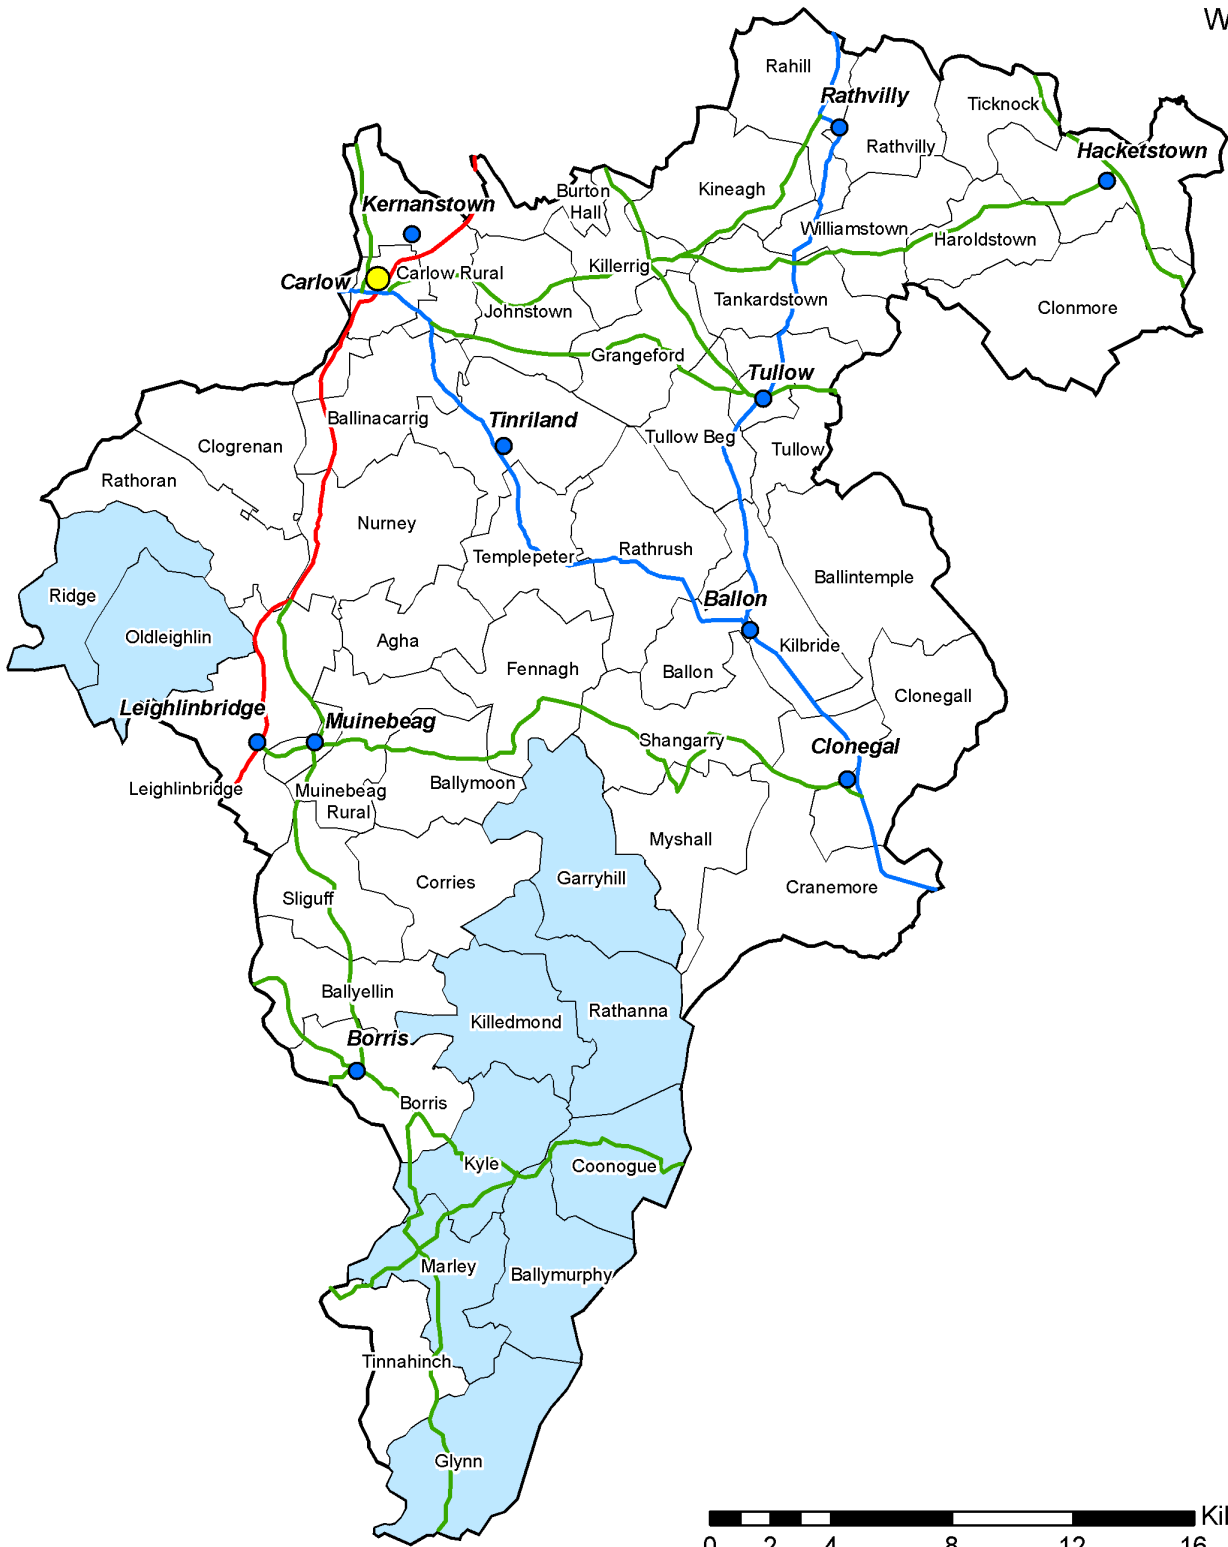

CARLOW

- Extended CLÁR 2006
- Large Towns
- Smaller Settlements
- Primary Roads
- Secondary Roads
- Regional roads

Map prepared by NIRSA
 Data provided by Ordnance Survey Ireland,
 Central Statistics Office (Census files)
 Copyright Permit no. MP000606
 © Government of Ireland, Ordnance Survey Ireland
 Department of Community, Rural and Gaeltacht Affairs