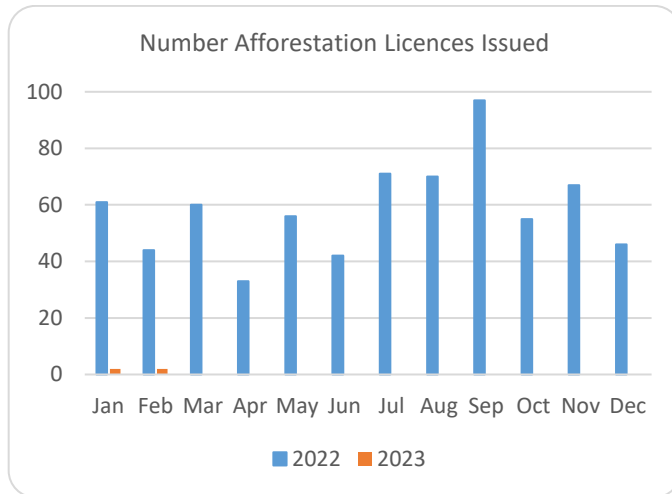

# Forestry Licensing Dashboard – Week 4, February 2023

# Forestry Licensing Dashboard – Week 4, February 2023

Hectares/Kilometres for Licences Issued

	Afforestation				Roads				Felling						
	Hectares				Kilometres				Hectares				Volume m <sup>3</sup>		
	2020	2021	2022	2023	2020	2021	2022	2023	2020	2021	2022	2023	2021	2022	2023
January	270	353	482	47	5	20	29	3	1,170	3,338	3,507	2,405	831,530	928,753	691,848
February	531	463	269	39	10	30	14	3	1,400	1,939	3,858	2,911	531,010	853,328	848,381
March	298	506	440		15	26	43		1,462	1,059	4,654		298,959	785,837	
April	566	627	183		16	18	25		1,437	1,311	4,071		303,190	661,988	
May	309	458	329		13	30	19		1,332	2,237	4,113		564,007	646,016	
June	166	293	317		9	28	39		694	4,108	4,219		933,153	848,877	
July	155	64	452		12	5	27		1,003	1,382	4,221		319,961	950,873	
August	214	125	527		10	19	17		1,904	1,302	3,959		343,035	730,507	
September	280	269	690		10	13	20		1,183	6,516	3,788		1,585,000	811,092	
October	570	300	479		7	18	23		2,387	3,772	3,090		1,003,661	791,141	
November	485	393	479		10	32	21		2,335	3,608	3,861		1,017,094	951,821	
December	499	395	326		13	26	15		1,935	2,283	2,686		722,367	734,549	
Totals	4,342	4,246	4,972	86	130	264	293	5	18,241	32,855	46,027	5,315	8,452,966	9,694,783	1,540,229

Hectares/Kilometres Planted/Roads Constructed

	Hectares				Kilometres			
	2020	2021	2022	2023	2020	2021	2022	2023
January	136	181	69	66	17	5	6	6
February	273	216	267	23	6	4	5	5
March	262	165	290		5	5	6	
April	212	113	135		8	3	4	
May*	350	259	304		9	6	5	
June*	284	309	208		6	7	5	
July	165	287	227		11	4	5	
August	137	161	217		8	9	8	
September	226	64	162		5	7	4	
October	67	59	144		10	5	10	
November	162	86	136		6	7	5	
December	161	116	115		6	9	7	
Totals*	2,435	2,016	2,273	89	98	70	70	11

Felling Licences - current week		
Type	Hectares	No.
Thinning	321.41	13
Clear fell	860.42	61