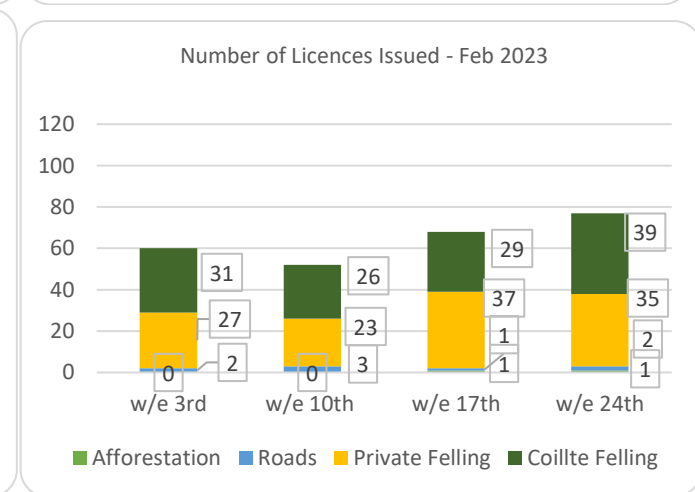

# Forestry Licensing Dashboard – Week 4, February 2023

# Forestry Licensing Dashboard – Week 4, February 2023

Hectares/Kilometres for Licences Issued

	Afforestation				Roads				Felling						
	Hectares				Kilometres				Hectares				Volume m <sup>3</sup>		
	2020	2021	2022	2023	2020	2021	2022	2023	2020	2021	2022	2023	2021	2022	2023
January	270	353	482	47	5	20	29	3	1,170	3,338	3,507	2,405	831,530	928,753	691,848
February	531	463	269	39	10	30	14	3	1,400	1,939	3,858	2,911	531,010	853,328	848,381
March	298	506	440		15	26	43		1,462	1,059	4,654		298,959	785,837	
April	566	627	183		16	18	25		1,437	1,311	4,071		303,190	661,988	
May	309	458	329		13	30	19		1,332	2,237	4,113		564,007	646,016	
June	166	293	317		9	28	39		694	4,108	4,219		933,153	848,877	
July	155	64	452		12	5	27		1,003	1,382	4,221		319,961	950,873	
August	214	125	527		10	19	17		1,904	1,302	3,959		343,035	730,507	
September	280	269	690		10	13	20		1,183	6,516	3,788		1,585,000	811,092	
October	570	300	479		7	18	23		2,387	3,772	3,090		1,003,661	791,141	
November	485	393	479		10	32	21		2,335	3,608	3,861		1,017,094	951,821	
December	499	395	326		13	26	15		1,935	2,283	2,686		722,367	734,549	
Totals	4,342	4,246	4,972	86	130	264	293	5	18,241	32,855	46,027	5,315	8,452,966	9,694,783	1,540,229

Hectares/Kilometres Planted/Roads Constructed

	Hectares				Kilometres			
	2020	2021	2022	2023	2020	2021	2022	2023
January	136	181	69	66	17	5	6	6
February	273	216	267	23	6	4	5	5
March	262	165	290		5	5	6	
April	212	113	135		8	3	4	
May*	350	259	304		9	6	5	
June*	284	309	208		6	7	5	
July	165	287	227		11	4	5	
August	137	161	217		8	9	8	
September	226	64	162		5	7	4	
October	67	59	144		10	5	10	
November	162	86	136		6	7	5	
December	161	116	115		6	9	7	
Totals*	2,435	2,016	2,273	89	98	70	70	11

Felling Licences - current week		
Type	Hectares	No.
Thinning	321.41	13
Clear fell	860.42	61