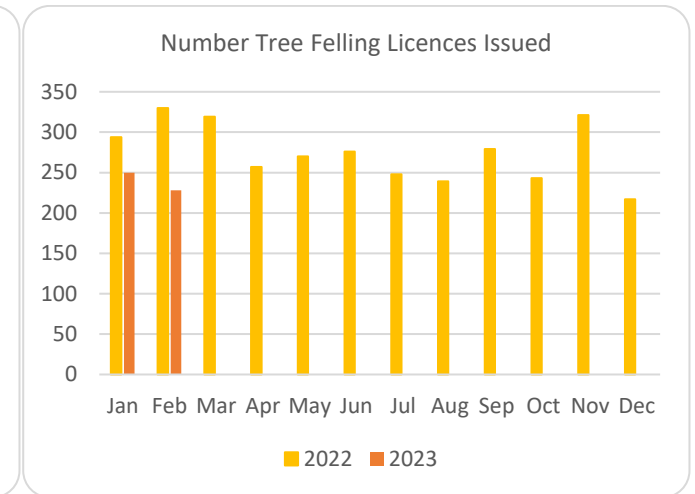

# Forestry Licensing Dashboard – Week 4, February 2023

# Forestry Licensing Dashboard – Week 4, February 2023

Hectares/Kilometres for Licences Issued

	Afforestation				Roads				Felling						
	Hectares				Kilometres				Hectares				Volume m <sup>3</sup>		
	2020	2021	2022	2023	2020	2021	2022	2023	2020	2021	2022	2023	2021	2022	2023
January	270	353	482	47	5	20	29	3	1,170	3,338	3,507	2,405	831,530	928,753	691,848
February	531	463	269	39	10	30	14	3	1,400	1,939	3,858	2,911	531,010	853,328	848,381
March	298	506	440		15	26	43		1,462	1,059	4,654		298,959	785,837	
April	566	627	183		16	18	25		1,437	1,311	4,071		303,190	661,988	
May	309	458	329		13	30	19		1,332	2,237	4,113		564,007	646,016	
June	166	293	317		9	28	39		694	4,108	4,219		933,153	848,877	
July	155	64	452		12	5	27		1,003	1,382	4,221		319,961	950,873	
August	214	125	527		10	19	17		1,904	1,302	3,959		343,035	730,507	
September	280	269	690		10	13	20		1,183	6,516	3,788		1,585,000	811,092	
October	570	300	479		7	18	23		2,387	3,772	3,090		1,003,661	791,141	
November	485	393	479		10	32	21		2,335	3,608	3,861		1,017,094	951,821	
December	499	395	326		13	26	15		1,935	2,283	2,686		722,367	734,549	
Totals	4,342	4,246	4,972	86	130	264	293	5	18,241	32,855	46,027	5,315	8,452,966	9,694,783	1,540,229

Hectares/Kilometres Planted/Roads Constructed

	Hectares				Kilometres			
	2020	2021	2022	2023	2020	2021	2022	2023
January	136	181	69	66	17	5	6	6
February	273	216	267	23	6	4	5	5
March	262	165	290		5	5	6	
April	212	113	135		8	3	4	
May*	350	259	304		9	6	5	
June*	284	309	208		6	7	5	
July	165	287	227		11	4	5	
August	137	161	217		8	9	8	
September	226	64	162		5	7	4	
October	67	59	144		10	5	10	
November	162	86	136		6	7	5	
December	161	116	115		6	9	7	
Totals*	2,435	2,016	2,273	89	98	70	70	11

Felling Licences - current week		
Type	Hectares	No.
Thinning	321.41	13
Clear fell	860.42	61