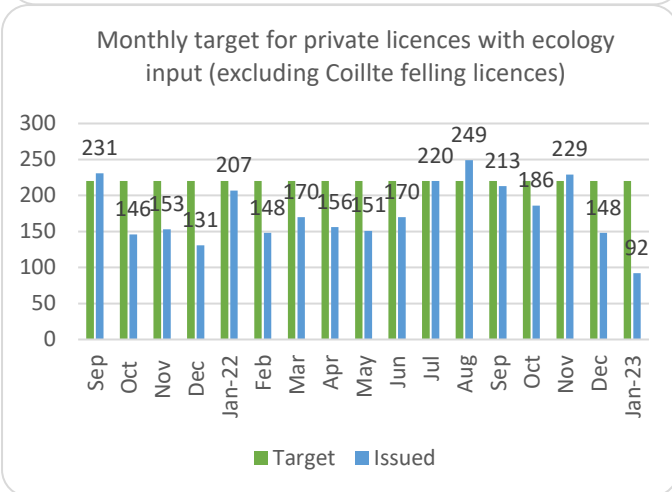

# Forestry Licensing Dashboard – Week 4, February 2023

# Forestry Licensing Dashboard – Week 4, February 2023

Hectares/Kilometres for Licences Issued

	Afforestation				Roads				Felling						
	Hectares				Kilometres				Hectares				Volume m <sup>3</sup>		
	2020	2021	2022	2023	2020	2021	2022	2023	2020	2021	2022	2023	2021	2022	2023
January	270	353	482	47	5	20	29	3	1,170	3,338	3,507	2,405	831,530	928,753	691,848
February	531	463	269	39	10	30	14	3	1,400	1,939	3,858	2,911	531,010	853,328	848,381
March	298	506	440		15	26	43		1,462	1,059	4,654		298,959	785,837	
April	566	627	183		16	18	25		1,437	1,311	4,071		303,190	661,988	
May	309	458	329		13	30	19		1,332	2,237	4,113		564,007	646,016	
June	166	293	317		9	28	39		694	4,108	4,219		933,153	848,877	
July	155	64	452		12	5	27		1,003	1,382	4,221		319,961	950,873	
August	214	125	527		10	19	17		1,904	1,302	3,959		343,035	730,507	
September	280	269	690		10	13	20		1,183	6,516	3,788		1,585,000	811,092	
October	570	300	479		7	18	23		2,387	3,772	3,090		1,003,661	791,141	
November	485	393	479		10	32	21		2,335	3,608	3,861		1,017,094	951,821	
December	499	395	326		13	26	15		1,935	2,283	2,686		722,367	734,549	
Totals	4,342	4,246	4,972	86	130	264	293	5	18,241	32,855	46,027	5,315	8,452,966	9,694,783	1,540,229

Hectares/Kilometres Planted/Roads Constructed

	Hectares				Kilometres			
	2020	2021	2022	2023	2020	2021	2022	2023
January	136	181	69	66	17	5	6	6
February	273	216	267	23	6	4	5	5
March	262	165	290		5	5	6	
April	212	113	135		8	3	4	
May*	350	259	304		9	6	5	
June*	284	309	208		6	7	5	
July	165	287	227		11	4	5	
August	137	161	217		8	9	8	
September	226	64	162		5	7	4	
October	67	59	144		10	5	10	
November	162	86	136		6	7	5	
December	161	116	115		6	9	7	
Totals*	2,435	2,016	2,273	89	98	70	70	11

Felling Licences - current week		
Type	Hectares	No.
Thinning	321.41	13
Clear fell	860.42	61