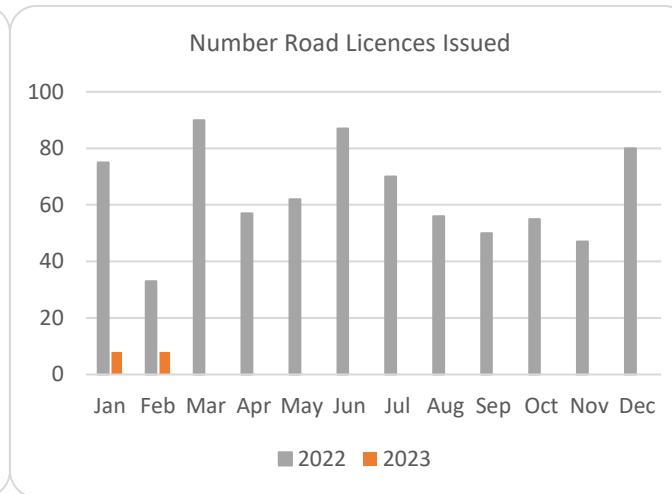

# Forestry Licensing Dashboard – Week 4, February 2023

# Forestry Licensing Dashboard – Week 4, February 2023

Hectares/Kilometres for Licences Issued

	Afforestation				Roads				Felling						
	Hectares				Kilometres				Hectares				Volume m <sup>3</sup>		
	2020	2021	2022	2023	2020	2021	2022	2023	2020	2021	2022	2023	2021	2022	2023
January	270	353	482	47	5	20	29	3	1,170	3,338	3,507	2,405	831,530	928,753	691,848
February	531	463	269	39	10	30	14	3	1,400	1,939	3,858	2,911	531,010	853,328	848,381
March	298	506	440		15	26	43		1,462	1,059	4,654		298,959	785,837	
April	566	627	183		16	18	25		1,437	1,311	4,071		303,190	661,988	
May	309	458	329		13	30	19		1,332	2,237	4,113		564,007	646,016	
June	166	293	317		9	28	39		694	4,108	4,219		933,153	848,877	
July	155	64	452		12	5	27		1,003	1,382	4,221		319,961	950,873	
August	214	125	527		10	19	17		1,904	1,302	3,959		343,035	730,507	
September	280	269	690		10	13	20		1,183	6,516	3,788		1,585,000	811,092	
October	570	300	479		7	18	23		2,387	3,772	3,090		1,003,661	791,141	
November	485	393	479		10	32	21		2,335	3,608	3,861		1,017,094	951,821	
December	499	395	326		13	26	15		1,935	2,283	2,686		722,367	734,549	
Totals	4,342	4,246	4,972	86	130	264	293	5	18,241	32,855	46,027	5,315	8,452,966	9,694,783	1,540,229

Hectares/Kilometres Planted/Roads Constructed

	Hectares				Kilometres			
	2020	2021	2022	2023	2020	2021	2022	2023
January	136	181	69	66	17	5	6	6
February	273	216	267	23	6	4	5	5
March	262	165	290		5	5	6	
April	212	113	135		8	3	4	
May*	350	259	304		9	6	5	
June*	284	309	208		6	7	5	
July	165	287	227		11	4	5	
August	137	161	217		8	9	8	
September	226	64	162		5	7	4	
October	67	59	144		10	5	10	
November	162	86	136		6	7	5	
December	161	116	115		6	9	7	
Totals*	2,435	2,016	2,273	89	98	70	70	11

Felling Licences - current week		
Type	Hectares	No.
Thinning	321.41	13
Clear fell	860.42	61