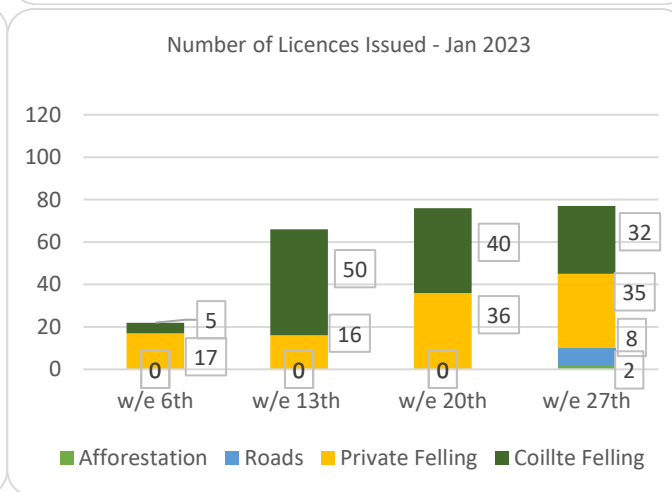

# Forestry Licensing Dashboard – Week 4, February 2023

# Forestry Licensing Dashboard – Week 4, February 2023

Hectares/Kilometres for Licences Issued

	Afforestation				Roads				Felling						
	Hectares				Kilometres				Hectares				Volume m <sup>3</sup>		
	2020	2021	2022	2023	2020	2021	2022	2023	2020	2021	2022	2023	2021	2022	2023
January	270	353	482	47	5	20	29	3	1,170	3,338	3,507	2,405	831,530	928,753	691,848
February	531	463	269	39	10	30	14	3	1,400	1,939	3,858	2,911	531,010	853,328	848,381
March	298	506	440		15	26	43		1,462	1,059	4,654		298,959	785,837	
April	566	627	183		16	18	25		1,437	1,311	4,071		303,190	661,988	
May	309	458	329		13	30	19		1,332	2,237	4,113		564,007	646,016	
June	166	293	317		9	28	39		694	4,108	4,219		933,153	848,877	
July	155	64	452		12	5	27		1,003	1,382	4,221		319,961	950,873	
August	214	125	527		10	19	17		1,904	1,302	3,959		343,035	730,507	
September	280	269	690		10	13	20		1,183	6,516	3,788		1,585,000	811,092	
October	570	300	479		7	18	23		2,387	3,772	3,090		1,003,661	791,141	
November	485	393	479		10	32	21		2,335	3,608	3,861		1,017,094	951,821	
December	499	395	326		13	26	15		1,935	2,283	2,686		722,367	734,549	
Totals	4,342	4,246	4,972	86	130	264	293	5	18,241	32,855	46,027	5,315	8,452,966	9,694,783	1,540,229

Hectares/Kilometres Planted/Roads Constructed

	Hectares				Kilometres			
	2020	2021	2022	2023	2020	2021	2022	2023
January	136	181	69	66	17	5	6	6
February	273	216	267	23	6	4	5	5
March	262	165	290		5	5	6	
April	212	113	135		8	3	4	
May*	350	259	304		9	6	5	
June*	284	309	208		6	7	5	
July	165	287	227		11	4	5	
August	137	161	217		8	9	8	
September	226	64	162		5	7	4	
October	67	59	144		10	5	10	
November	162	86	136		6	7	5	
December	161	116	115		6	9	7	
Totals*	2,435	2,016	2,273	89	98	70	70	11

Felling Licences - current week		
Type	Hectares	No.
Thinning	321.41	13
Clear fell	860.42	61