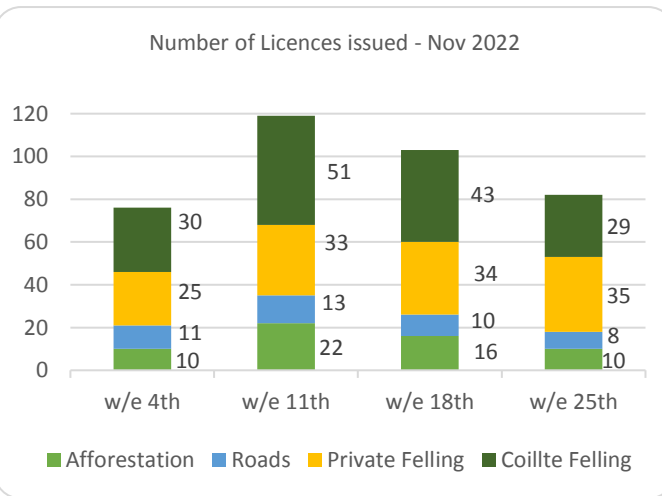

# Forestry Licensing Dashboard – Week 4, December 2022

# Forestry Licensing Dashboard – Week 4, December 2022

Hectares/Kilometres for Licences Issued

	Afforestation			Roads			Felling				
	Hectares			Kilometres			Hectares			Volume m <sup>3</sup>	
	2020	2021	2022	2020	2021	2022	2020	2021	2022	2021	2022
January	270	353	482	5	20	29	1,170	3,338	3,507	831,530	928,753
February	531	463	269	10	30	14	1,400	1,939	3,858	531,010	853,328
March	298	506	440	15	26	43	1,462	1,059	4,654	298,959	785,837
April	566	627	183	16	18	25	1,437	1,311	4,071	303,190	661,988
May	309	458	329	13	30	19	1,332	2,237	4,113	564,007	646,016
June	166	293	317	9	28	39	694	4,108	4,219	933,153	848,877
July	155	64	452	12	5	27	1,003	1,382	4,221	319,961	950,873
August	214	125	527	10	19	17	1,904	1,302	3,959	343,035	730,507
September	280	269	690	10	13	20	1,183	6,516	3,788	1,585,000	811,092
October	570	300	479	7	18	23	2,387	3,772	3,090	1,003,661	791,141
November	485	393	426	10	32	19	2,335	3,608	3,341	1,017,094	817,847
December	499	395	173	13	26	12	1,935	2,283	2,143	722,367	593,778
<b>Totals</b>	<b>4,342</b>	<b>4,246</b>	<b>4,819</b>	<b>130</b>	<b>264</b>	<b>290</b>	<b>18,241</b>	<b>32,855</b>	<b>45,485</b>	<b>8,452,966</b>	<b>9,554,012</b>

Hectares/Kilometres Planted/Roads Constructed

	Hectares			Kilometres		
	2020	2021	2022	2020	2021	2022
	January	136	181	69	17	5
February	273	216	267	6	4	9
March	262	165	290	5	5	5
April	212	113	135	8	3	5
May	350	259	255	9	6	5
June	284	309	269	6	7	4
July	165	287	206	11	4	9
August	137	161	209	8	9	2
September	226	64	219	5	7	7
October	67	59	121	10	5	7
November	162	86	181	6	7	5
December	161	116	38	6	9	7
<b>Totals</b>	<b>2,435</b>	<b>2,016</b>	<b>2,258</b>	<b>98</b>	<b>70</b>	<b>75</b>

Felling Licences - current week		
Type	Hectares	No.
Thinning	121.34	8
Clear fell	285.82	41

	Applications Received YTD	Licences Issued YTD
Afforestation	439	699
Felling	2,476	3,280
Roads	597	717
<b>Total</b>	<b>3,512</b>	<b>4,696</b>