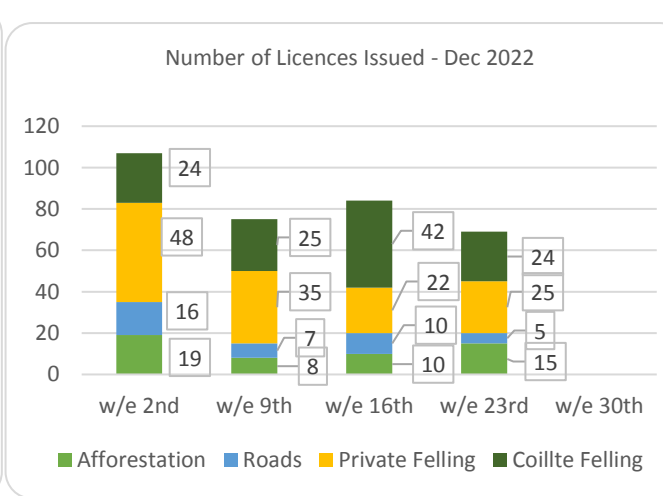

# Forestry Licensing Dashboard – Week 4, December 2022

# Forestry Licensing Dashboard – Week 4, December 2022

Hectares/Kilometres for Licences Issued

	Afforestation			Roads			Felling				
	Hectares			Kilometres			Hectares			Volume m <sup>3</sup>	
	2020	2021	2022	2020	2021	2022	2020	2021	2022	2021	2022
January	270	353	482	5	20	29	1,170	3,338	3,507	831,530	928,753
February	531	463	269	10	30	14	1,400	1,939	3,858	531,010	853,328
March	298	506	440	15	26	43	1,462	1,059	4,654	298,959	785,837
April	566	627	183	16	18	25	1,437	1,311	4,071	303,190	661,988
May	309	458	329	13	30	19	1,332	2,237	4,113	564,007	646,016
June	166	293	317	9	28	39	694	4,108	4,219	933,153	848,877
July	155	64	452	12	5	27	1,003	1,382	4,221	319,961	950,873
August	214	125	527	10	19	17	1,904	1,302	3,959	343,035	730,507
September	280	269	690	10	13	20	1,183	6,516	3,788	1,585,000	811,092
October	570	300	479	7	18	23	2,387	3,772	3,090	1,003,661	791,141
November	485	393	426	10	32	19	2,335	3,608	3,341	1,017,094	817,847
December	499	395	173	13	26	12	1,935	2,283	2,143	722,367	593,778
<b>Totals</b>	<b>4,342</b>	<b>4,246</b>	<b>4,819</b>	<b>130</b>	<b>264</b>	<b>290</b>	<b>18,241</b>	<b>32,855</b>	<b>45,485</b>	<b>8,452,966</b>	<b>9,554,012</b>

Hectares/Kilometres Planted/Roads Constructed

	Hectares			Kilometres		
	2020	2021	2022	2020	2021	2022
	January	136	181	69	17	5
February	273	216	267	6	4	9
March	262	165	290	5	5	5
April	212	113	135	8	3	5
May	350	259	255	9	6	5
June	284	309	269	6	7	4
July	165	287	206	11	4	9
August	137	161	209	8	9	2
September	226	64	219	5	7	7
October	67	59	121	10	5	7
November	162	86	181	6	7	5
December	161	116	38	6	9	7
<b>Totals</b>	<b>2,435</b>	<b>2,016</b>	<b>2,258</b>	<b>98</b>	<b>70</b>	<b>75</b>

Felling Licences - current week		
Type	Hectares	No.
Thinning	121.34	8
Clear fell	285.82	41

	Applications Received YTD	Licences Issued YTD
Afforestation	439	699
Felling	2,476	3,280
Roads	597	717
<b>Total</b>	<b>3,512</b>	<b>4,696</b>