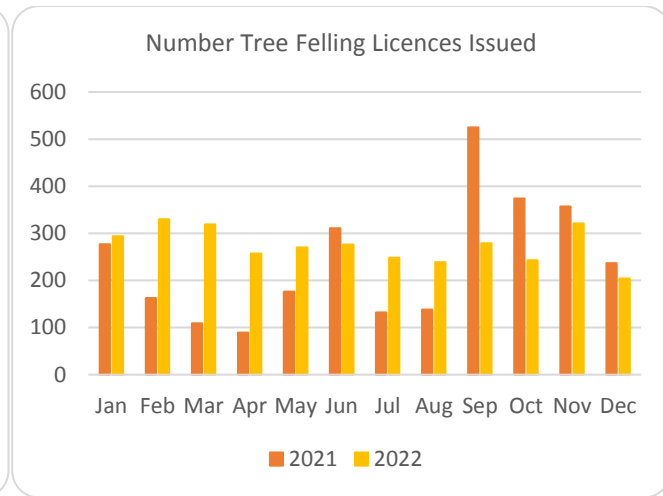

# Forestry Licensing Dashboard – Week 4, December 2022

# Forestry Licensing Dashboard – Week 4, December 2022

Hectares/Kilometres for Licences Issued

	Afforestation			Roads			Felling				
	Hectares			Kilometres			Hectares			Volume m <sup>3</sup>	
	2020	2021	2022	2020	2021	2022	2020	2021	2022	2021	2022
January	270	353	482	5	20	29	1,170	3,338	3,507	831,530	928,753
February	531	463	269	10	30	14	1,400	1,939	3,858	531,010	853,328
March	298	506	440	15	26	43	1,462	1,059	4,654	298,959	785,837
April	566	627	183	16	18	25	1,437	1,311	4,071	303,190	661,988
May	309	458	329	13	30	19	1,332	2,237	4,113	564,007	646,016
June	166	293	317	9	28	39	694	4,108	4,219	933,153	848,877
July	155	64	452	12	5	27	1,003	1,382	4,221	319,961	950,873
August	214	125	527	10	19	17	1,904	1,302	3,959	343,035	730,507
September	280	269	690	10	13	20	1,183	6,516	3,788	1,585,000	811,092
October	570	300	479	7	18	23	2,387	3,772	3,090	1,003,661	791,141
November	485	393	426	10	32	19	2,335	3,608	3,341	1,017,094	817,847
December	499	395	173	13	26	12	1,935	2,283	2,143	722,367	593,778
<b>Totals</b>	<b>4,342</b>	<b>4,246</b>	<b>4,819</b>	<b>130</b>	<b>264</b>	<b>290</b>	<b>18,241</b>	<b>32,855</b>	<b>45,485</b>	<b>8,452,966</b>	<b>9,554,012</b>

Hectares/Kilometres Planted/Roads Constructed

	Hectares			Kilometres		
	2020	2021	2022	2020	2021	2022
	January	136	181	69	17	5
February	273	216	267	6	4	9
March	262	165	290	5	5	5
April	212	113	135	8	3	5
May	350	259	255	9	6	5
June	284	309	269	6	7	4
July	165	287	206	11	4	9
August	137	161	209	8	9	2
September	226	64	219	5	7	7
October	67	59	121	10	5	7
November	162	86	181	6	7	5
December	161	116	38	6	9	7
<b>Totals</b>	<b>2,435</b>	<b>2,016</b>	<b>2,258</b>	<b>98</b>	<b>70</b>	<b>75</b>

Felling Licences - current week		
Type	Hectares	No.
Thinning	121.34	8
Clear fell	285.82	41

	Applications Received YTD	Licences Issued YTD
Afforestation	439	699
Felling	2,476	3,280
Roads	597	717
<b>Total</b>	<b>3,512</b>	<b>4,696</b>