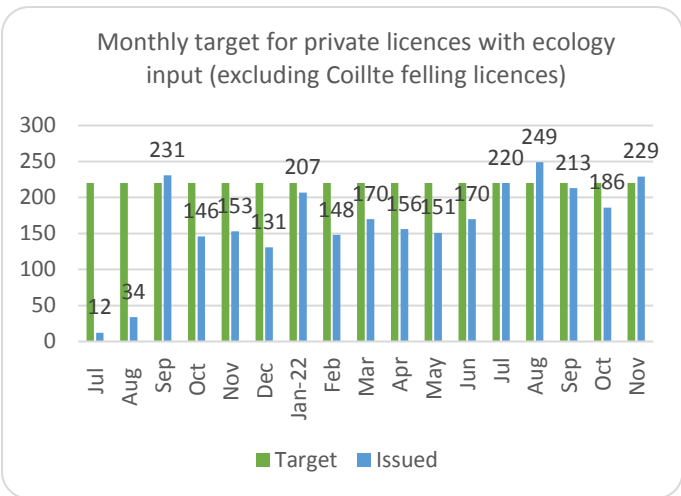

# Forestry Licensing Dashboard – Week 4, December 2022

# Forestry Licensing Dashboard – Week 4, December 2022

Hectares/Kilometres for Licences Issued

	Afforestation			Roads			Felling				
	Hectares			Kilometres			Hectares			Volume m <sup>3</sup>	
	2020	2021	2022	2020	2021	2022	2020	2021	2022	2021	2022
January	270	353	482	5	20	29	1,170	3,338	3,507	831,530	928,753
February	531	463	269	10	30	14	1,400	1,939	3,858	531,010	853,328
March	298	506	440	15	26	43	1,462	1,059	4,654	298,959	785,837
April	566	627	183	16	18	25	1,437	1,311	4,071	303,190	661,988
May	309	458	329	13	30	19	1,332	2,237	4,113	564,007	646,016
June	166	293	317	9	28	39	694	4,108	4,219	933,153	848,877
July	155	64	452	12	5	27	1,003	1,382	4,221	319,961	950,873
August	214	125	527	10	19	17	1,904	1,302	3,959	343,035	730,507
September	280	269	690	10	13	20	1,183	6,516	3,788	1,585,000	811,092
October	570	300	479	7	18	23	2,387	3,772	3,090	1,003,661	791,141
November	485	393	426	10	32	19	2,335	3,608	3,341	1,017,094	817,847
December	499	395	173	13	26	12	1,935	2,283	2,143	722,367	593,778
<b>Totals</b>	<b>4,342</b>	<b>4,246</b>	<b>4,819</b>	<b>130</b>	<b>264</b>	<b>290</b>	<b>18,241</b>	<b>32,855</b>	<b>45,485</b>	<b>8,452,966</b>	<b>9,554,012</b>

Hectares/Kilometres Planted/Roads Constructed

	Hectares			Kilometres		
	2020	2021	2022	2020	2021	2022
	January	136	181	69	17	5
February	273	216	267	6	4	9
March	262	165	290	5	5	5
April	212	113	135	8	3	5
May	350	259	255	9	6	5
June	284	309	269	6	7	4
July	165	287	206	11	4	9
August	137	161	209	8	9	2
September	226	64	219	5	7	7
October	67	59	121	10	5	7
November	162	86	181	6	7	5
December	161	116	38	6	9	7
<b>Totals</b>	<b>2,435</b>	<b>2,016</b>	<b>2,258</b>	<b>98</b>	<b>70</b>	<b>75</b>

Felling Licences - current week		
Type	Hectares	No.
Thinning	121.34	8
Clear fell	285.82	41

	Applications Received YTD	Licences Issued YTD
Afforestation	439	699
Felling	2,476	3,280
Roads	597	717
<b>Total</b>	<b>3,512</b>	<b>4,696</b>