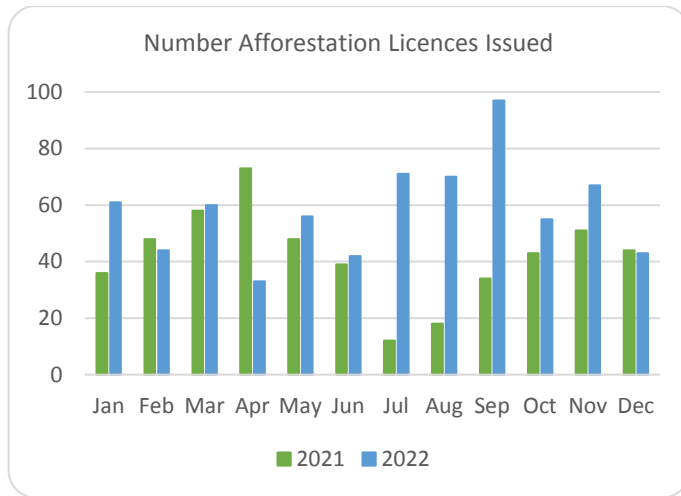

# Forestry Licensing Dashboard – Week 4, December 2022

# Forestry Licensing Dashboard – Week 4, December 2022

Hectares/Kilometres for Licences Issued

	Afforestation			Roads			Felling				
	Hectares			Kilometres			Hectares			Volume m <sup>3</sup>	
	2020	2021	2022	2020	2021	2022	2020	2021	2022	2021	2022
January	270	353	482	5	20	29	1,170	3,338	3,507	831,530	928,753
February	531	463	269	10	30	14	1,400	1,939	3,858	531,010	853,328
March	298	506	440	15	26	43	1,462	1,059	4,654	298,959	785,837
April	566	627	183	16	18	25	1,437	1,311	4,071	303,190	661,988
May	309	458	329	13	30	19	1,332	2,237	4,113	564,007	646,016
June	166	293	317	9	28	39	694	4,108	4,219	933,153	848,877
July	155	64	452	12	5	27	1,003	1,382	4,221	319,961	950,873
August	214	125	527	10	19	17	1,904	1,302	3,959	343,035	730,507
September	280	269	690	10	13	20	1,183	6,516	3,788	1,585,000	811,092
October	570	300	479	7	18	23	2,387	3,772	3,090	1,003,661	791,141
November	485	393	426	10	32	19	2,335	3,608	3,341	1,017,094	817,847
December	499	395	173	13	26	12	1,935	2,283	2,143	722,367	593,778
<b>Totals</b>	<b>4,342</b>	<b>4,246</b>	<b>4,819</b>	<b>130</b>	<b>264</b>	<b>290</b>	<b>18,241</b>	<b>32,855</b>	<b>45,485</b>	<b>8,452,966</b>	<b>9,554,012</b>

Hectares/Kilometres Planted/Roads Constructed

	Hectares			Kilometres		
	2020	2021	2022	2020	2021	2022
	January	136	181	69	17	5
February	273	216	267	6	4	9
March	262	165	290	5	5	5
April	212	113	135	8	3	5
May	350	259	255	9	6	5
June	284	309	269	6	7	4
July	165	287	206	11	4	9
August	137	161	209	8	9	2
September	226	64	219	5	7	7
October	67	59	121	10	5	7
November	162	86	181	6	7	5
December	161	116	38	6	9	7
<b>Totals</b>	<b>2,435</b>	<b>2,016</b>	<b>2,258</b>	<b>98</b>	<b>70</b>	<b>75</b>

Felling Licences - current week		
Type	Hectares	No.
Thinning	121.34	8
Clear fell	285.82	41

	Applications Received YTD	Licences Issued YTD
Afforestation	439	699
Felling	2,476	3,280
Roads	597	717
<b>Total</b>	<b>3,512</b>	<b>4,696</b>