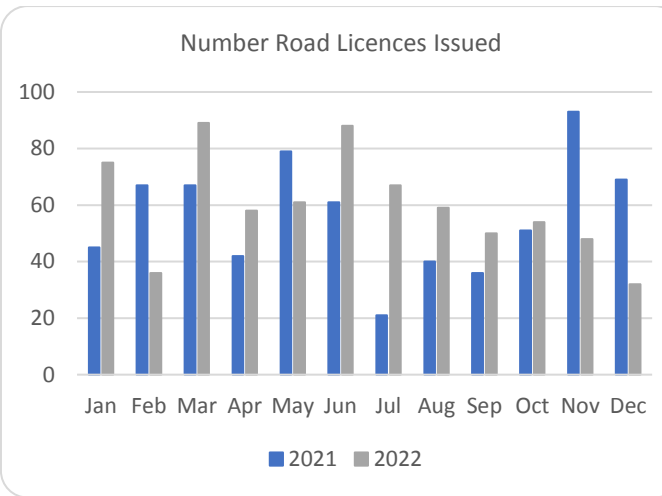

# Forestry Licensing Dashboard – Week 4, December 2022

# Forestry Licensing Dashboard – Week 4, December 2022

Hectares/Kilometres for Licences Issued

	Afforestation			Roads			Felling				
	Hectares			Kilometres			Hectares			Volume m <sup>3</sup>	
	2020	2021	2022	2020	2021	2022	2020	2021	2022	2021	2022
January	270	353	482	5	20	29	1,170	3,338	3,507	831,530	928,753
February	531	463	269	10	30	14	1,400	1,939	3,858	531,010	853,328
March	298	506	440	15	26	43	1,462	1,059	4,654	298,959	785,837
April	566	627	183	16	18	25	1,437	1,311	4,071	303,190	661,988
May	309	458	329	13	30	19	1,332	2,237	4,113	564,007	646,016
June	166	293	317	9	28	39	694	4,108	4,219	933,153	848,877
July	155	64	452	12	5	27	1,003	1,382	4,221	319,961	950,873
August	214	125	527	10	19	17	1,904	1,302	3,959	343,035	730,507
September	280	269	690	10	13	20	1,183	6,516	3,788	1,585,000	811,092
October	570	300	479	7	18	23	2,387	3,772	3,090	1,003,661	791,141
November	485	393	426	10	32	19	2,335	3,608	3,341	1,017,094	817,847
December	499	395	173	13	26	12	1,935	2,283	2,143	722,367	593,778
<b>Totals</b>	<b>4,342</b>	<b>4,246</b>	<b>4,819</b>	<b>130</b>	<b>264</b>	<b>290</b>	<b>18,241</b>	<b>32,855</b>	<b>45,485</b>	<b>8,452,966</b>	<b>9,554,012</b>

Hectares/Kilometres Planted/Roads Constructed

	Hectares			Kilometres		
	2020	2021	2022	2020	2021	2022
	January	136	181	69	17	5
February	273	216	267	6	4	9
March	262	165	290	5	5	5
April	212	113	135	8	3	5
May	350	259	255	9	6	5
June	284	309	269	6	7	4
July	165	287	206	11	4	9
August	137	161	209	8	9	2
September	226	64	219	5	7	7
October	67	59	121	10	5	7
November	162	86	181	6	7	5
December	161	116	38	6	9	7
<b>Totals</b>	<b>2,435</b>	<b>2,016</b>	<b>2,258</b>	<b>98</b>	<b>70</b>	<b>75</b>

Felling Licences - current week		
Type	Hectares	No.
Thinning	121.34	8
Clear fell	285.82	41

	Applications Received YTD	Licences Issued YTD
Afforestation	439	699
Felling	2,476	3,280
Roads	597	717
<b>Total</b>	<b>3,512</b>	<b>4,696</b>