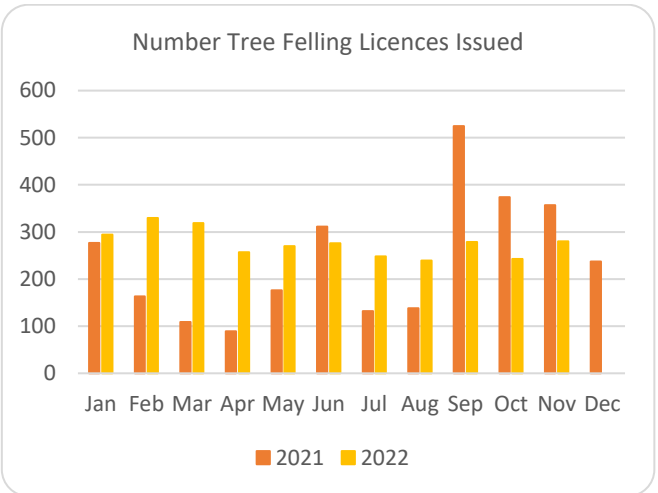

Forestry Licensing Dashboard – Week 4, November 2022

Forestry Licensing Dashboard – Week 4, November 2022

Hectares/Kilometres for Licences Issued

	Afforestation			Roads			Felling				
	Hectares			Kilometres			Hectares			Volume m ³	
	2020	2021	2022	2020	2021	2022	2020	2021	2022	2021	2022
January	270	353	482	5	20	29	1,170	3,338	3,507	831,530	928,753
February	531	463	269	10	30	14	1,400	1,939	3,858	531,010	853,328
March	298	506	440	15	26	43	1,462	1,059	4,654	298,959	785,837
April	566	627	183	16	18	25	1,437	1,311	4,071	303,190	661,988
May	309	458	329	13	30	19	1,332	2,237	4,113	564,007	646,016
June	166	293	317	9	28	39	694	4,108	4,219	933,153	848,877
July	155	64	452	12	5	27	1,003	1,382	4,221	319,961	950,873
August	214	125	527	10	19	17	1,904	1,302	3,959	343,035	730,507
September	280	269	690	10	13	20	1,183	6,516	3,788	1,585,000	811,092
October	570	300	479	7	18	23	2,387	3,772	3,090	1,003,661	791,141
November	485	393	426	10	32	19	2,335	3,608	3,341	1,017,094	817,847
December	499	395		13	26		1,935	2,283		722,367	
Totals	4,342	4,246	4,593	130	264	276	18,241	32,855	42,822	8,452,966	8,826,260

Hectares/Kilometres Planted/Roads Constructed

	Hectares			Kilometres		
	2020	2021	2022	2020	2021	2022
January	136	181	69	17	5	9
February	273	216	267	6	4	9
March	262	165	290	5	5	5
April	212	113	135	8	3	5
May	350	259	255	9	6	5
June	284	309	269	6	7	4
July	165	287	206	11	4	9
August	137	161	209	8	9	2
September	226	64	219	5	7	7
October	67	59	121	10	5	7
November	162	86	181	6	7	5
December	161	116		6	9	
Totals	2,435	2,016	2,220	98	70	68

Felling Licences - current week		
Type	Hectares	No.
Thinning	446.91	14
Clear fell	515.10	50

	Applications Received YTD	Licences Issued YTD
Afforestation	387	647
Felling	2,400	3,035
Roads	553	679
Total	3,340	4,361