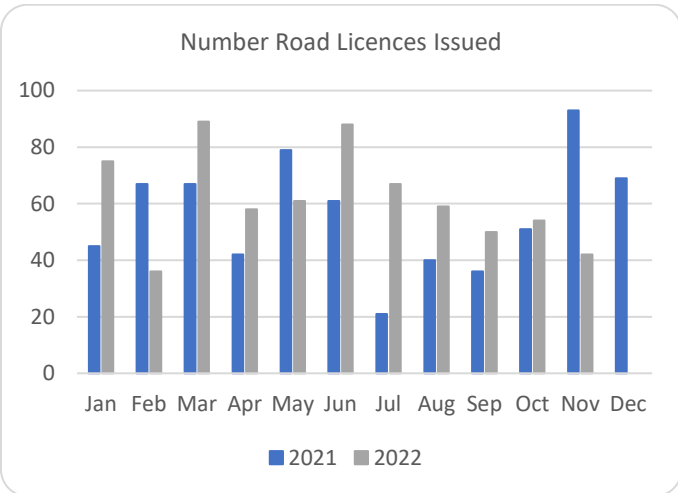

Forestry Licensing Dashboard – Week 4, November 2022

Forestry Licensing Dashboard – Week 4, November 2022

Hectares/Kilometres for Licences Issued

	Afforestation			Roads			Felling				
	Hectares			Kilometres			Hectares			Volume m ³	
	2020	2021	2022	2020	2021	2022	2020	2021	2022	2021	2022
January	270	353	482	5	20	29	1,170	3,338	3,507	831,530	928,753
February	531	463	269	10	30	14	1,400	1,939	3,858	531,010	853,328
March	298	506	440	15	26	43	1,462	1,059	4,654	298,959	785,837
April	566	627	183	16	18	25	1,437	1,311	4,071	303,190	661,988
May	309	458	329	13	30	19	1,332	2,237	4,113	564,007	646,016
June	166	293	317	9	28	39	694	4,108	4,219	933,153	848,877
July	155	64	452	12	5	27	1,003	1,382	4,221	319,961	950,873
August	214	125	527	10	19	17	1,904	1,302	3,959	343,035	730,507
September	280	269	690	10	13	20	1,183	6,516	3,788	1,585,000	811,092
October	570	300	479	7	18	23	2,387	3,772	3,090	1,003,661	791,141
November	485	393	426	10	32	19	2,335	3,608	3,341	1,017,094	817,847
December	499	395		13	26		1,935	2,283		722,367	
Totals	4,342	4,246	4,593	130	264	276	18,241	32,855	42,822	8,452,966	8,826,260

Hectares/Kilometres Planted/Roads Constructed

	Hectares			Kilometres		
	2020	2021	2022	2020	2021	2022
January	136	181	69	17	5	9
February	273	216	267	6	4	9
March	262	165	290	5	5	5
April	212	113	135	8	3	5
May	350	259	255	9	6	5
June	284	309	269	6	7	4
July	165	287	206	11	4	9
August	137	161	209	8	9	2
September	226	64	219	5	7	7
October	67	59	121	10	5	7
November	162	86	181	6	7	5
December	161	116		6	9	
Totals	2,435	2,016	2,220	98	70	68

Felling Licences - current week		
Type	Hectares	No.
Thinning	446.91	14
Clear fell	515.10	50

	Applications Received YTD	Licences Issued YTD
Afforestation	387	647
Felling	2,400	3,035
Roads	553	679
Total	3,340	4,361