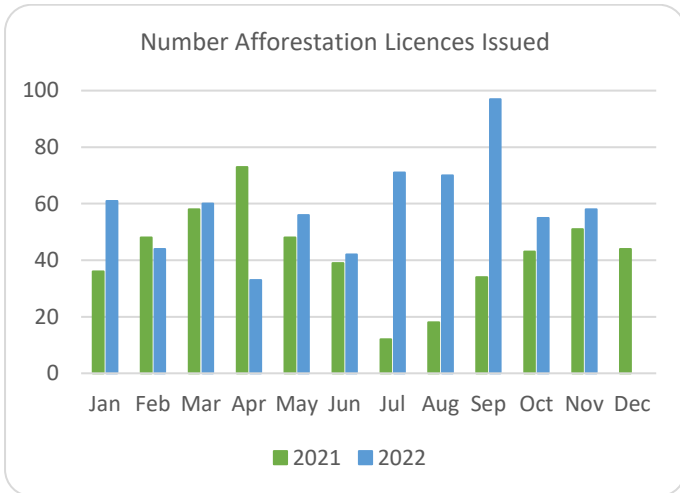

Forestry Licensing Dashboard – Week 4, November 2022

Forestry Licensing Dashboard – Week 4, November 2022

Hectares/Kilometres for Licences Issued

	Afforestation			Roads			Felling				
	Hectares			Kilometres			Hectares			Volume m ³	
	2020	2021	2022	2020	2021	2022	2020	2021	2022	2021	2022
January	270	353	482	5	20	29	1,170	3,338	3,507	831,530	928,753
February	531	463	269	10	30	14	1,400	1,939	3,858	531,010	853,328
March	298	506	440	15	26	43	1,462	1,059	4,654	298,959	785,837
April	566	627	183	16	18	25	1,437	1,311	4,071	303,190	661,988
May	309	458	329	13	30	19	1,332	2,237	4,113	564,007	646,016
June	166	293	317	9	28	39	694	4,108	4,219	933,153	848,877
July	155	64	452	12	5	27	1,003	1,382	4,221	319,961	950,873
August	214	125	527	10	19	17	1,904	1,302	3,959	343,035	730,507
September	280	269	690	10	13	20	1,183	6,516	3,788	1,585,000	811,092
October	570	300	479	7	18	23	2,387	3,772	3,090	1,003,661	791,141
November	485	393	426	10	32	19	2,335	3,608	3,341	1,017,094	817,847
December	499	395		13	26		1,935	2,283		722,367	
Totals	4,342	4,246	4,593	130	264	276	18,241	32,855	42,822	8,452,966	8,826,260

Hectares/Kilometres Planted/Roads Constructed

	Hectares			Kilometres		
	2020	2021	2022	2020	2021	2022
January	136	181	69	17	5	9
February	273	216	267	6	4	9
March	262	165	290	5	5	5
April	212	113	135	8	3	5
May	350	259	255	9	6	5
June	284	309	269	6	7	4
July	165	287	206	11	4	9
August	137	161	209	8	9	2
September	226	64	219	5	7	7
October	67	59	121	10	5	7
November	162	86	181	6	7	5
December	161	116		6	9	
Totals	2,435	2,016	2,220	98	70	68

Felling Licences - current week		
Type	Hectares	No.
Thinning	446.91	14
Clear fell	515.10	50

	Applications Received YTD	Licences Issued YTD
Afforestation	387	647
Felling	2,400	3,035
Roads	553	679
Total	3,340	4,361