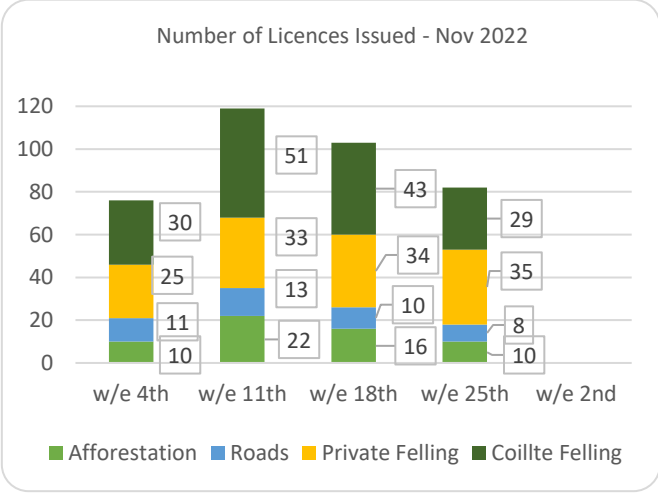

Forestry Licensing Dashboard – Week 4, November 2022

Forestry Licensing Dashboard – Week 4, November 2022

Hectares/Kilometres for Licences Issued

	Afforestation			Roads			Felling				
	Hectares			Kilometres			Hectares			Volume m ³	
	2020	2021	2022	2020	2021	2022	2020	2021	2022	2021	2022
January	270	353	482	5	20	29	1,170	3,338	3,507	831,530	928,753
February	531	463	269	10	30	14	1,400	1,939	3,858	531,010	853,328
March	298	506	440	15	26	43	1,462	1,059	4,654	298,959	785,837
April	566	627	183	16	18	25	1,437	1,311	4,071	303,190	661,988
May	309	458	329	13	30	19	1,332	2,237	4,113	564,007	646,016
June	166	293	317	9	28	39	694	4,108	4,219	933,153	848,877
July	155	64	452	12	5	27	1,003	1,382	4,221	319,961	950,873
August	214	125	527	10	19	17	1,904	1,302	3,959	343,035	730,507
September	280	269	690	10	13	20	1,183	6,516	3,788	1,585,000	811,092
October	570	300	479	7	18	23	2,387	3,772	3,090	1,003,661	791,141
November	485	393	426	10	32	19	2,335	3,608	3,341	1,017,094	817,847
December	499	395		13	26		1,935	2,283		722,367	
Totals	4,342	4,246	4,593	130	264	276	18,241	32,855	42,822	8,452,966	8,826,260

Hectares/Kilometres Planted/Roads Constructed

	Hectares			Kilometres		
	2020	2021	2022	2020	2021	2022
January	136	181	69	17	5	9
February	273	216	267	6	4	9
March	262	165	290	5	5	5
April	212	113	135	8	3	5
May	350	259	255	9	6	5
June	284	309	269	6	7	4
July	165	287	206	11	4	9
August	137	161	209	8	9	2
September	226	64	219	5	7	7
October	67	59	121	10	5	7
November	162	86	181	6	7	5
December	161	116		6	9	
Totals	2,435	2,016	2,220	98	70	68

Felling Licences - current week		
Type	Hectares	No.
Thinning	446.91	14
Clear fell	515.10	50

	Applications Received YTD	Licences Issued YTD
Afforestation	387	647
Felling	2,400	3,035
Roads	553	679
Total	3,340	4,361