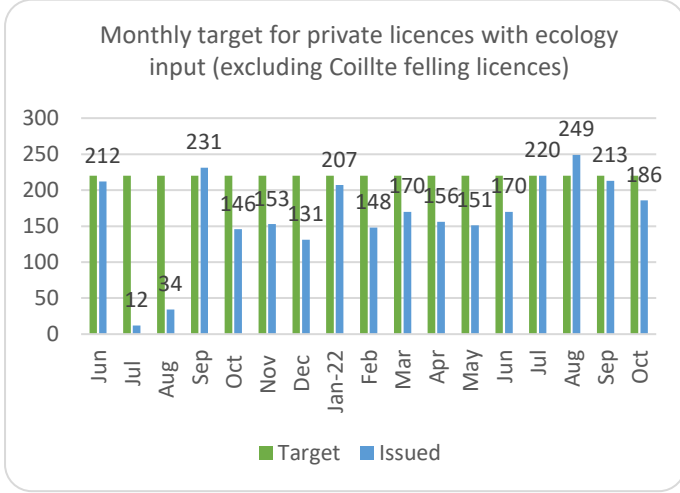

Forestry Licensing Dashboard – Week 4, November 2022

Forestry Licensing Dashboard – Week 4, November 2022

Hectares/Kilometres for Licences Issued

	Afforestation			Roads			Felling				
	Hectares			Kilometres			Hectares			Volume m ³	
	2020	2021	2022	2020	2021	2022	2020	2021	2022	2021	2022
January	270	353	482	5	20	29	1,170	3,338	3,507	831,530	928,753
February	531	463	269	10	30	14	1,400	1,939	3,858	531,010	853,328
March	298	506	440	15	26	43	1,462	1,059	4,654	298,959	785,837
April	566	627	183	16	18	25	1,437	1,311	4,071	303,190	661,988
May	309	458	329	13	30	19	1,332	2,237	4,113	564,007	646,016
June	166	293	317	9	28	39	694	4,108	4,219	933,153	848,877
July	155	64	452	12	5	27	1,003	1,382	4,221	319,961	950,873
August	214	125	527	10	19	17	1,904	1,302	3,959	343,035	730,507
September	280	269	690	10	13	20	1,183	6,516	3,788	1,585,000	811,092
October	570	300	479	7	18	23	2,387	3,772	3,090	1,003,661	791,141
November	485	393	426	10	32	19	2,335	3,608	3,341	1,017,094	817,847
December	499	395		13	26		1,935	2,283		722,367	
Totals	4,342	4,246	4,593	130	264	276	18,241	32,855	42,822	8,452,966	8,826,260

Hectares/Kilometres Planted/Roads Constructed

	Hectares			Kilometres		
	2020	2021	2022	2020	2021	2022
January	136	181	69	17	5	9
February	273	216	267	6	4	9
March	262	165	290	5	5	5
April	212	113	135	8	3	5
May	350	259	255	9	6	5
June	284	309	269	6	7	4
July	165	287	206	11	4	9
August	137	161	209	8	9	2
September	226	64	219	5	7	7
October	67	59	121	10	5	7
November	162	86	181	6	7	5
December	161	116		6	9	
Totals	2,435	2,016	2,220	98	70	68

Valid Licence Appeals Received YTD	
Afforestation	55
Forest Roads	10
Tree Felling	14

As notified to DAFM by the FAC

Other Scheme Approvals YTD	
Recon & Under planting (RUS),	206
NW Conservation	21
FROST scheme	576

Felling Licences - current week		
Type	Hectares	No.
Thinning	446.91	14
Clear fell	515.10	50

	Applications Received YTD	Licences Issued YTD
Afforestation	387	647
Felling	2,400	3,035
Roads	553	679
Total	3,340	4,361