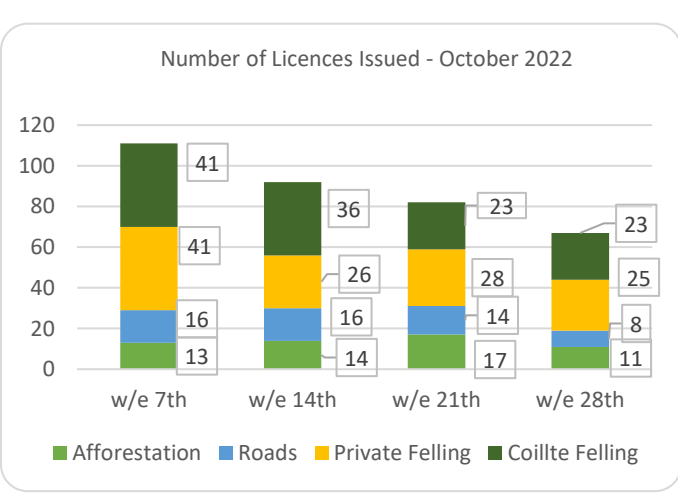

Forestry Licensing Dashboard – Week 4, November 2022

Forestry Licensing Dashboard – Week 4, November 2022

Hectares/Kilometres for Licences Issued

	Afforestation			Roads			Felling				
	Hectares			Kilometres			Hectares			Volume m ³	
	2020	2021	2022	2020	2021	2022	2020	2021	2022	2021	2022
January	270	353	482	5	20	29	1,170	3,338	3,507	831,530	928,753
February	531	463	269	10	30	14	1,400	1,939	3,858	531,010	853,328
March	298	506	440	15	26	43	1,462	1,059	4,654	298,959	785,837
April	566	627	183	16	18	25	1,437	1,311	4,071	303,190	661,988
May	309	458	329	13	30	19	1,332	2,237	4,113	564,007	646,016
June	166	293	317	9	28	39	694	4,108	4,219	933,153	848,877
July	155	64	452	12	5	27	1,003	1,382	4,221	319,961	950,873
August	214	125	527	10	19	17	1,904	1,302	3,959	343,035	730,507
September	280	269	690	10	13	20	1,183	6,516	3,788	1,585,000	811,092
October	570	300	479	7	18	23	2,387	3,772	3,090	1,003,661	791,141
November	485	393	426	10	32	19	2,335	3,608	3,341	1,017,094	817,847
December	499	395		13	26		1,935	2,283		722,367	
Totals	4,342	4,246	4,593	130	264	276	18,241	32,855	42,822	8,452,966	8,826,260

Hectares/Kilometres Planted/Roads Constructed

	Hectares			Kilometres		
	2020	2021	2022	2020	2021	2022
January	136	181	69	17	5	9
February	273	216	267	6	4	9
March	262	165	290	5	5	5
April	212	113	135	8	3	5
May	350	259	255	9	6	5
June	284	309	269	6	7	4
July	165	287	206	11	4	9
August	137	161	209	8	9	2
September	226	64	219	5	7	7
October	67	59	121	10	5	7
November	162	86	181	6	7	5
December	161	116		6	9	
Totals	2,435	2,016	2,220	98	70	68

Felling Licences - current week		
Type	Hectares	No.
Thinning	446.91	14
Clear fell	515.10	50

	Applications Received YTD	Licences Issued YTD
Afforestation	387	647
Felling	2,400	3,035
Roads	553	679
Total	3,340	4,361