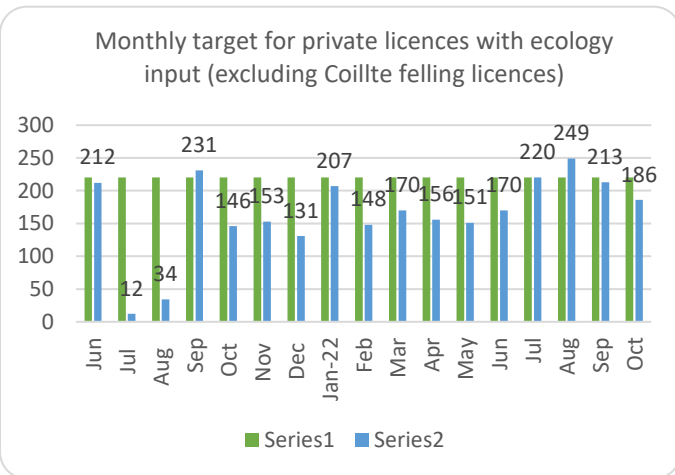

# Forestry Licensing Dashboard – Week 3, November 2022

# Forestry Licensing Dashboard – Week 3, November 2022

Hectares/Kilometres for Licences Issued

	Afforestation			Roads			Felling				
	Hectares			Kilometres			Hectares			Volume m <sup>3</sup>	
	2020	2021	2022	2020	2021	2022	2020	2021	2022	2021	2022
January	270	353	482	5	20	29	1,170	3,338	3,507	831,530	928,753
February	531	463	269	10	30	14	1,400	1,939	3,858	531,010	853,328
March	298	506	440	15	26	43	1,462	1,059	4,654	298,959	785,837
April	566	627	183	16	18	25	1,437	1,311	4,071	303,190	661,988
May	309	458	329	13	30	19	1,332	2,237	4,113	564,007	646,016
June	166	293	317	9	28	39	694	4,108	4,219	933,153	848,877
July	155	64	452	12	5	27	1,003	1,382	4,221	319,961	950,873
August	214	125	527	10	19	17	1,904	1,302	3,959	343,035	730,507
September	280	269	690	10	13	20	1,183	6,516	3,788	1,585,000	811,092
October	570	300	479	7	18	23	2,387	3,772	3,090	1,003,661	791,141
November	485	393	371	10	32	15	2,335	3,608	2,379	1,017,094	616,580
December	499	395		13	26		1,935	2,283		722,367	
<b>Totals</b>	<b>4,342</b>	<b>4,246</b>	<b>4,538</b>	<b>130</b>	<b>264</b>	<b>272</b>	<b>18,241</b>	<b>32,855</b>	<b>41,860</b>	<b>8,452,966</b>	<b>8,624,993</b>

Hectares/Kilometres Planted/Roads Constructed

	Hectares			Kilometres		
	2020	2021	2022	2020	2021	2022
January	136	181	69	17	5	9
February	273	216	267	6	4	9
March	262	165	290	5	5	5
April	212	113	135	8	3	5
May	350	259	255	9	6	5
June	284	309	269	6	7	4
July	165	287	206	11	4	9
August	137	161	209	8	9	2
September	226	64	219	5	7	7
October	67	59	121	10	5	7
November	162	86	117	6	7	5
December	161	116		6	9	
<b>Totals</b>	<b>2,435</b>	<b>2,016</b>	<b>2,156</b>	<b>98</b>	<b>70</b>	<b>67</b>

	Applications Received YTD	Licences Issued YTD
Afforestation	376	637
Felling	2,379	2,971
Roads	541	671
<b>Total</b>	<b>3,296</b>	<b>4,279</b>

Felling Licences - current week		
Type	Hectares	No.
Thinning	244.90	10
Clear fell	626.51	67