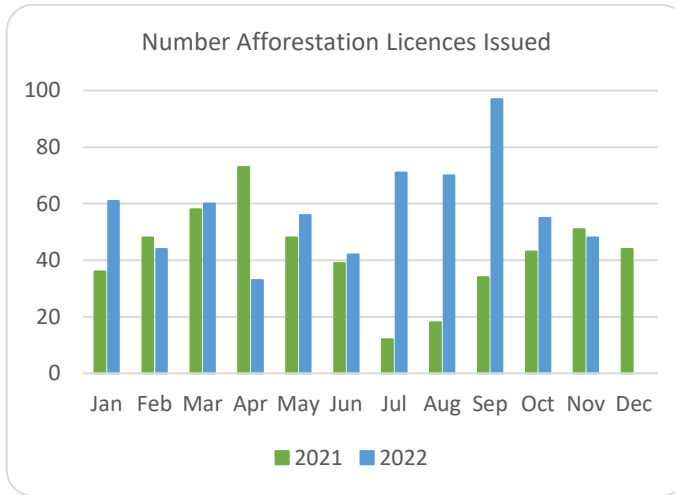

# Forestry Licensing Dashboard – Week 3, November 2022

# Forestry Licensing Dashboard – Week 3, November 2022

Hectares/Kilometres for Licences Issued

	Afforestation			Roads			Felling				
	Hectares			Kilometres			Hectares			Volume m <sup>3</sup>	
	2020	2021	2022	2020	2021	2022	2020	2021	2022	2021	2022
January	270	353	482	5	20	29	1,170	3,338	3,507	831,530	928,753
February	531	463	269	10	30	14	1,400	1,939	3,858	531,010	853,328
March	298	506	440	15	26	43	1,462	1,059	4,654	298,959	785,837
April	566	627	183	16	18	25	1,437	1,311	4,071	303,190	661,988
May	309	458	329	13	30	19	1,332	2,237	4,113	564,007	646,016
June	166	293	317	9	28	39	694	4,108	4,219	933,153	848,877
July	155	64	452	12	5	27	1,003	1,382	4,221	319,961	950,873
August	214	125	527	10	19	17	1,904	1,302	3,959	343,035	730,507
September	280	269	690	10	13	20	1,183	6,516	3,788	1,585,000	811,092
October	570	300	479	7	18	23	2,387	3,772	3,090	1,003,661	791,141
November	485	393	371	10	32	15	2,335	3,608	2,379	1,017,094	616,580
December	499	395		13	26		1,935	2,283		722,367	
<b>Totals</b>	<b>4,342</b>	<b>4,246</b>	<b>4,538</b>	<b>130</b>	<b>264</b>	<b>272</b>	<b>18,241</b>	<b>32,855</b>	<b>41,860</b>	<b>8,452,966</b>	<b>8,624,993</b>

Hectares/Kilometres Planted/Roads Constructed

	Hectares			Kilometres		
	2020	2021	2022	2020	2021	2022
January	136	181	69	17	5	9
February	273	216	267	6	4	9
March	262	165	290	5	5	5
April	212	113	135	8	3	5
May	350	259	255	9	6	5
June	284	309	269	6	7	4
July	165	287	206	11	4	9
August	137	161	209	8	9	2
September	226	64	219	5	7	7
October	67	59	121	10	5	7
November	162	86	117	6	7	5
December	161	116		6	9	
<b>Totals</b>	<b>2,435</b>	<b>2,016</b>	<b>2,156</b>	<b>98</b>	<b>70</b>	<b>67</b>

	Applications Received YTD	Licences Issued YTD
Afforestation	376	637
Felling	2,379	2,971
Roads	541	671
<b>Total</b>	<b>3,296</b>	<b>4,279</b>

Felling Licences - current week		
Type	Hectares	No.
Thinning	244.90	10
Clear fell	626.51	67