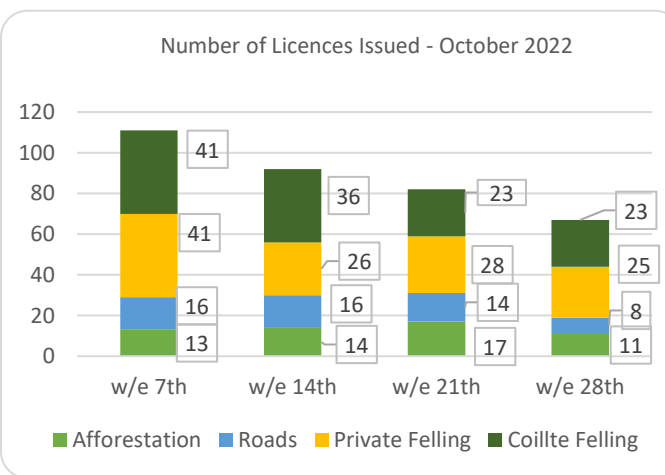

# Forestry Licensing Dashboard – Week 3, November 2022

# Forestry Licensing Dashboard – Week 3, November 2022

Hectares/Kilometres for Licences Issued

	Afforestation			Roads			Felling				
	Hectares			Kilometres			Hectares			Volume m <sup>3</sup>	
	2020	2021	2022	2020	2021	2022	2020	2021	2022	2021	2022
January	270	353	482	5	20	29	1,170	3,338	3,507	831,530	928,753
February	531	463	269	10	30	14	1,400	1,939	3,858	531,010	853,328
March	298	506	440	15	26	43	1,462	1,059	4,654	298,959	785,837
April	566	627	183	16	18	25	1,437	1,311	4,071	303,190	661,988
May	309	458	329	13	30	19	1,332	2,237	4,113	564,007	646,016
June	166	293	317	9	28	39	694	4,108	4,219	933,153	848,877
July	155	64	452	12	5	27	1,003	1,382	4,221	319,961	950,873
August	214	125	527	10	19	17	1,904	1,302	3,959	343,035	730,507
September	280	269	690	10	13	20	1,183	6,516	3,788	1,585,000	811,092
October	570	300	479	7	18	23	2,387	3,772	3,090	1,003,661	791,141
November	485	393	371	10	32	15	2,335	3,608	2,379	1,017,094	616,580
December	499	395		13	26		1,935	2,283		722,367	
<b>Totals</b>	<b>4,342</b>	<b>4,246</b>	<b>4,538</b>	<b>130</b>	<b>264</b>	<b>272</b>	<b>18,241</b>	<b>32,855</b>	<b>41,860</b>	<b>8,452,966</b>	<b>8,624,993</b>

Hectares/Kilometres Planted/Roads Constructed

	Hectares			Kilometres		
	2020	2021	2022	2020	2021	2022
January	136	181	69	17	5	9
February	273	216	267	6	4	9
March	262	165	290	5	5	5
April	212	113	135	8	3	5
May	350	259	255	9	6	5
June	284	309	269	6	7	4
July	165	287	206	11	4	9
August	137	161	209	8	9	2
September	226	64	219	5	7	7
October	67	59	121	10	5	7
November	162	86	117	6	7	5
December	161	116		6	9	
<b>Totals</b>	<b>2,435</b>	<b>2,016</b>	<b>2,156</b>	<b>98</b>	<b>70</b>	<b>67</b>

	Applications Received YTD	Licences Issued YTD
Afforestation	376	637
Felling	2,379	2,971
Roads	541	671
<b>Total</b>	<b>3,296</b>	<b>4,279</b>

Felling Licences - current week		
Type	Hectares	No.
Thinning	244.90	10
Clear fell	626.51	67