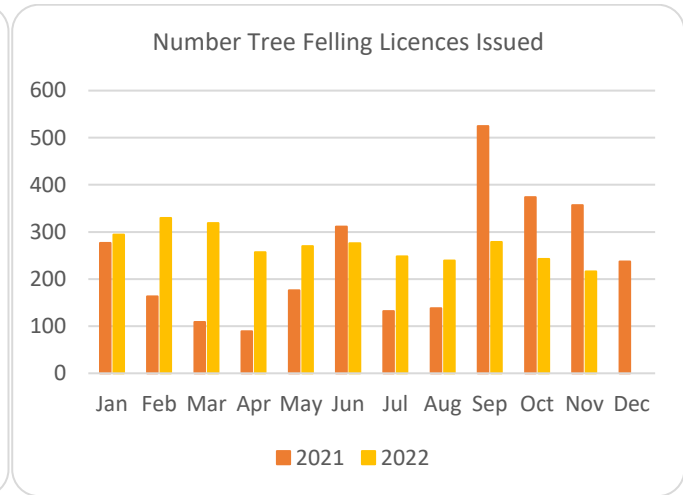

# Forestry Licensing Dashboard – Week 3, November 2022

# Forestry Licensing Dashboard – Week 3, November 2022

Hectares/Kilometres for Licences Issued

	Afforestation			Roads			Felling				
	Hectares			Kilometres			Hectares			Volume m <sup>3</sup>	
	2020	2021	2022	2020	2021	2022	2020	2021	2022	2021	2022
January	270	353	482	5	20	29	1,170	3,338	3,507	831,530	928,753
February	531	463	269	10	30	14	1,400	1,939	3,858	531,010	853,328
March	298	506	440	15	26	43	1,462	1,059	4,654	298,959	785,837
April	566	627	183	16	18	25	1,437	1,311	4,071	303,190	661,988
May	309	458	329	13	30	19	1,332	2,237	4,113	564,007	646,016
June	166	293	317	9	28	39	694	4,108	4,219	933,153	848,877
July	155	64	452	12	5	27	1,003	1,382	4,221	319,961	950,873
August	214	125	527	10	19	17	1,904	1,302	3,959	343,035	730,507
September	280	269	690	10	13	20	1,183	6,516	3,788	1,585,000	811,092
October	570	300	479	7	18	23	2,387	3,772	3,090	1,003,661	791,141
November	485	393	371	10	32	15	2,335	3,608	2,379	1,017,094	616,580
December	499	395		13	26		1,935	2,283		722,367	
<b>Totals</b>	<b>4,342</b>	<b>4,246</b>	<b>4,538</b>	<b>130</b>	<b>264</b>	<b>272</b>	<b>18,241</b>	<b>32,855</b>	<b>41,860</b>	<b>8,452,966</b>	<b>8,624,993</b>

Hectares/Kilometres Planted/Roads Constructed

	Hectares			Kilometres		
	2020	2021	2022	2020	2021	2022
January	136	181	69	17	5	9
February	273	216	267	6	4	9
March	262	165	290	5	5	5
April	212	113	135	8	3	5
May	350	259	255	9	6	5
June	284	309	269	6	7	4
July	165	287	206	11	4	9
August	137	161	209	8	9	2
September	226	64	219	5	7	7
October	67	59	121	10	5	7
November	162	86	117	6	7	5
December	161	116		6	9	
<b>Totals</b>	<b>2,435</b>	<b>2,016</b>	<b>2,156</b>	<b>98</b>	<b>70</b>	<b>67</b>

	Applications Received YTD	Licences Issued YTD
Afforestation	376	637
Felling	2,379	2,971
Roads	541	671
<b>Total</b>	<b>3,296</b>	<b>4,279</b>

Felling Licences - current week		
Type	Hectares	No.
Thinning	244.90	10
Clear fell	626.51	67