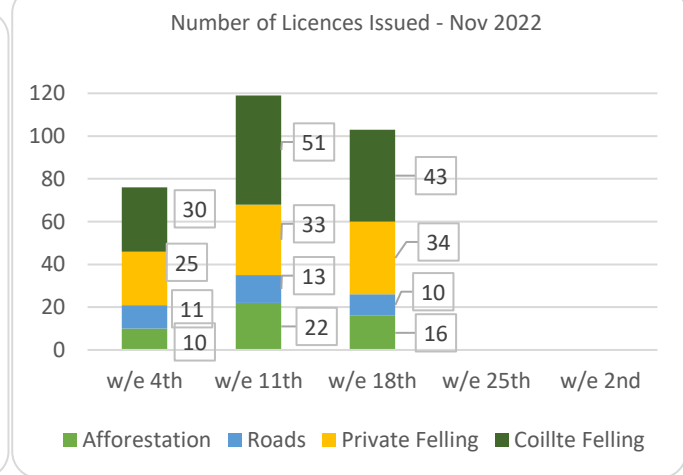

# Forestry Licensing Dashboard – Week 3, November 2022

# Forestry Licensing Dashboard – Week 3, November 2022

Hectares/Kilometres for Licences Issued

	Afforestation			Roads			Felling				
	Hectares			Kilometres			Hectares			Volume m <sup>3</sup>	
	2020	2021	2022	2020	2021	2022	2020	2021	2022	2021	2022
January	270	353	482	5	20	29	1,170	3,338	3,507	831,530	928,753
February	531	463	269	10	30	14	1,400	1,939	3,858	531,010	853,328
March	298	506	440	15	26	43	1,462	1,059	4,654	298,959	785,837
April	566	627	183	16	18	25	1,437	1,311	4,071	303,190	661,988
May	309	458	329	13	30	19	1,332	2,237	4,113	564,007	646,016
June	166	293	317	9	28	39	694	4,108	4,219	933,153	848,877
July	155	64	452	12	5	27	1,003	1,382	4,221	319,961	950,873
August	214	125	527	10	19	17	1,904	1,302	3,959	343,035	730,507
September	280	269	690	10	13	20	1,183	6,516	3,788	1,585,000	811,092
October	570	300	479	7	18	23	2,387	3,772	3,090	1,003,661	791,141
November	485	393	371	10	32	15	2,335	3,608	2,379	1,017,094	616,580
December	499	395		13	26		1,935	2,283		722,367	
<b>Totals</b>	<b>4,342</b>	<b>4,246</b>	<b>4,538</b>	<b>130</b>	<b>264</b>	<b>272</b>	<b>18,241</b>	<b>32,855</b>	<b>41,860</b>	<b>8,452,966</b>	<b>8,624,993</b>

Hectares/Kilometres Planted/Roads Constructed

	Hectares			Kilometres		
	2020	2021	2022	2020	2021	2022
January	136	181	69	17	5	9
February	273	216	267	6	4	9
March	262	165	290	5	5	5
April	212	113	135	8	3	5
May	350	259	255	9	6	5
June	284	309	269	6	7	4
July	165	287	206	11	4	9
August	137	161	209	8	9	2
September	226	64	219	5	7	7
October	67	59	121	10	5	7
November	162	86	117	6	7	5
December	161	116		6	9	
<b>Totals</b>	<b>2,435</b>	<b>2,016</b>	<b>2,156</b>	<b>98</b>	<b>70</b>	<b>67</b>

	Applications Received YTD	Licences Issued YTD
Afforestation	376	637
Felling	2,379	2,971
Roads	541	671
<b>Total</b>	<b>3,296</b>	<b>4,279</b>

Felling Licences - current week		
Type	Hectares	No.
Thinning	244.90	10
Clear fell	626.51	67