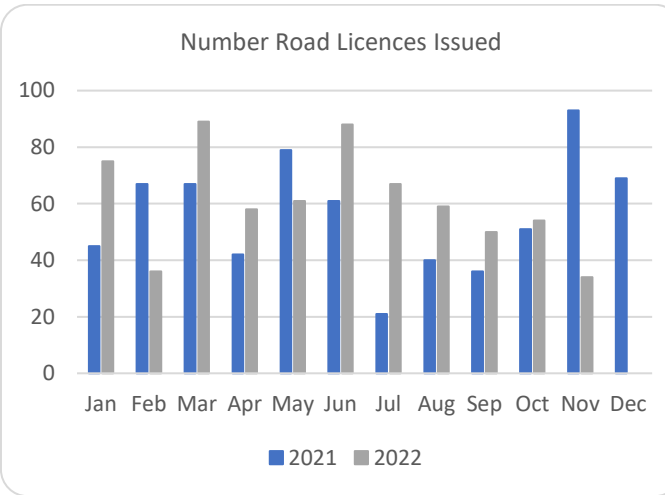

# Forestry Licensing Dashboard – Week 3, November 2022

Hectares/Kilometres for Licences Issued

	Afforestation			Roads			Felling				
	Hectares			Kilometres			Hectares			Volume m <sup>3</sup>	
	2020	2021	2022	2020	2021	2022	2020	2021	2022	2021	2022
January	270	353	482	5	20	29	1,170	3,338	3,507	831,530	928,753
February	531	463	269	10	30	14	1,400	1,939	3,858	531,010	853,328
March	298	506	440	15	26	43	1,462	1,059	4,654	298,959	785,837
April	566	627	183	16	18	25	1,437	1,311	4,071	303,190	661,988
May	309	458	329	13	30	19	1,332	2,237	4,113	564,007	646,016
June	166	293	317	9	28	39	694	4,108	4,219	933,153	848,877
July	155	64	452	12	5	27	1,003	1,382	4,221	319,961	950,873
August	214	125	527	10	19	17	1,904	1,302	3,959	343,035	730,507
September	280	269	690	10	13	20	1,183	6,516	3,788	1,585,000	811,092
October	570	300	479	7	18	23	2,387	3,772	3,090	1,003,661	791,141
November	485	393	371	10	32	15	2,335	3,608	2,379	1,017,094	616,580
December	499	395		13	26		1,935	2,283		722,367	
<b>Totals</b>	<b>4,342</b>	<b>4,246</b>	<b>4,538</b>	<b>130</b>	<b>264</b>	<b>272</b>	<b>18,241</b>	<b>32,855</b>	<b>41,860</b>	<b>8,452,966</b>	<b>8,624,993</b>

Hectares/Kilometres Planted/Roads Constructed

	Hectares			Kilometres		
	2020	2021	2022	2020	2021	2022
January	136	181	69	17	5	9
February	273	216	267	6	4	9
March	262	165	290	5	5	5
April	212	113	135	8	3	5
May	350	259	255	9	6	5
June	284	309	269	6	7	4
July	165	287	206	11	4	9
August	137	161	209	8	9	2
September	226	64	219	5	7	7
October	67	59	121	10	5	7
November	162	86	117	6	7	5
December	161	116		6	9	
<b>Totals</b>	<b>2,435</b>	<b>2,016</b>	<b>2,156</b>	<b>98</b>	<b>70</b>	<b>67</b>

	Applications Received YTD	Licences Issued YTD
Afforestation	376	637
Felling	2,379	2,971
Roads	541	671
<b>Total</b>	<b>3,296</b>	<b>4,279</b>

Felling Licences - current week		
Type	Hectares	No.
Thinning	244.90	10
Clear fell	626.51	67