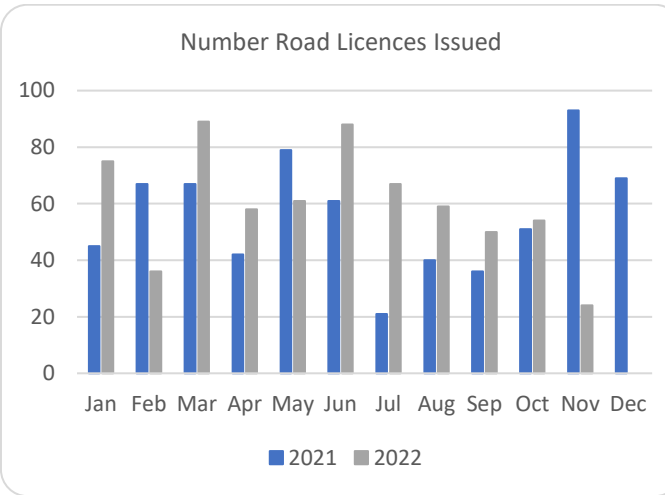

Forestry Licensing Dashboard – Week 2, November 2022

Forestry Licensing Dashboard – Week 2, November 2022

Hectares/Kilometres for Licences Issued

	Afforestation			Roads			Felling				
	Hectares			Kilometres			Hectares			Volume m ³	
	2020	2021	2022	2020	2021	2022	2020	2021	2022	2021	2022
January	270	353	482	5	20	29	1,170	3,338	3,507	831,530	928,753
February	531	463	269	10	30	14	1,400	1,939	3,858	531,010	853,328
March	298	506	440	15	26	43	1,462	1,059	4,654	298,959	785,837
April	566	627	183	16	18	25	1,437	1,311	4,071	303,190	661,988
May	309	458	329	13	30	19	1,332	2,237	4,113	564,007	646,016
June	166	293	317	9	28	39	694	4,108	4,219	933,153	848,877
July	155	64	452	12	5	27	1,003	1,382	4,221	319,961	950,873
August	214	125	527	10	19	17	1,904	1,302	3,959	343,035	730,507
September	280	269	690	10	13	20	1,183	6,516	3,788	1,585,000	811,092
October	570	300	479	7	18	23	2,387	3,772	3,090	1,003,661	791,141
November	485	393	280	10	32	9	2,335	3,608	1,508	1,017,094	392,689
December	499	395		13	26		1,935	2,283		722,367	
Totals	4,342	4,246	4,447	130	264	266	18,241	32,855	40,989	8,452,966	8,401,102

Hectares/Kilometres Planted/Roads Constructed

	Hectares			Kilometres		
	2020	2021	2022	2020	2021	2022
January	136	181	69	17	5	9
February	273	216	267	6	4	9
March	262	165	290	5	5	5
April	212	113	135	8	3	5
May	350	259	255	9	6	5
June	284	309	269	6	7	4
July	165	287	206	11	4	9
August	137	161	209	8	9	2
September	226	64	219	5	7	7
October	67	59	121	10	5	7
November	162	86	82	6	7	2
December	161	116		6	9	
Totals	2,435	2,016	2,121	98	70	64

Felling Licences - current week		
Type	Hectares	No.
Thinning	196.52	10
Clear fell	749.50	74

	Applications Received YTD	Licences Issued YTD
Afforestation	359	621
Felling	2,356	2,894
Roads	527	661
Total	3,242	4,176