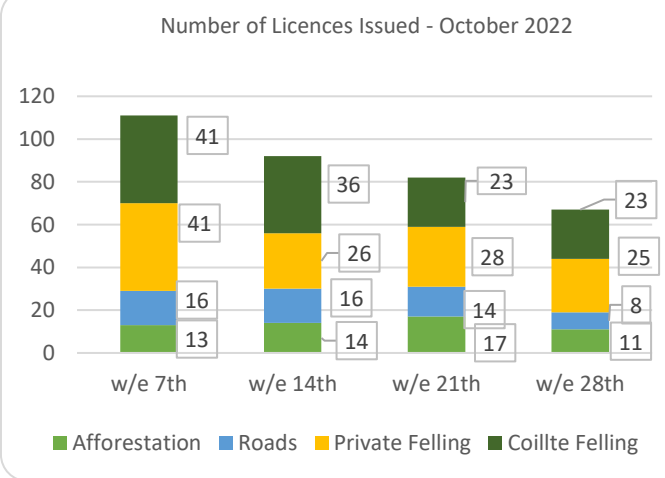

Forestry Licensing Dashboard – Week 2, November 2022

Forestry Licensing Dashboard – Week 2, November 2022

Hectares/Kilometres for Licences Issued

	Afforestation			Roads			Felling				
	Hectares			Kilometres			Hectares			Volume m ³	
	2020	2021	2022	2020	2021	2022	2020	2021	2022	2021	2022
January	270	353	482	5	20	29	1,170	3,338	3,507	831,530	928,753
February	531	463	269	10	30	14	1,400	1,939	3,858	531,010	853,328
March	298	506	440	15	26	43	1,462	1,059	4,654	298,959	785,837
April	566	627	183	16	18	25	1,437	1,311	4,071	303,190	661,988
May	309	458	329	13	30	19	1,332	2,237	4,113	564,007	646,016
June	166	293	317	9	28	39	694	4,108	4,219	933,153	848,877
July	155	64	452	12	5	27	1,003	1,382	4,221	319,961	950,873
August	214	125	527	10	19	17	1,904	1,302	3,959	343,035	730,507
September	280	269	690	10	13	20	1,183	6,516	3,788	1,585,000	811,092
October	570	300	479	7	18	23	2,387	3,772	3,090	1,003,661	791,141
November	485	393	280	10	32	9	2,335	3,608	1,508	1,017,094	392,689
December	499	395		13	26		1,935	2,283		722,367	
Totals	4,342	4,246	4,447	130	264	266	18,241	32,855	40,989	8,452,966	8,401,102

Hectares/Kilometres Planted/Roads Constructed

	Hectares			Kilometres		
	2020	2021	2022	2020	2021	2022
January	136	181	69	17	5	9
February	273	216	267	6	4	9
March	262	165	290	5	5	5
April	212	113	135	8	3	5
May	350	259	255	9	6	5
June	284	309	269	6	7	4
July	165	287	206	11	4	9
August	137	161	209	8	9	2
September	226	64	219	5	7	7
October	67	59	121	10	5	7
November	162	86	82	6	7	2
December	161	116		6	9	
Totals	2,435	2,016	2,121	98	70	64

Felling Licences - current week		
Type	Hectares	No.
Thinning	196.52	10
Clear fell	749.50	74

	Applications Received YTD	Licences Issued YTD
Afforestation	359	621
Felling	2,356	2,894
Roads	527	661
Total	3,242	4,176