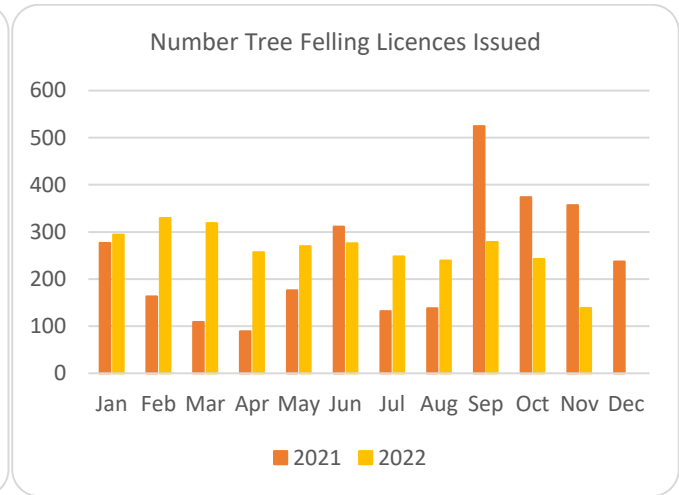

Forestry Licensing Dashboard – Week 2, November 2022

Forestry Licensing Dashboard – Week 2, November 2022

Hectares/Kilometres for Licences Issued

	Afforestation			Roads			Felling				
	Hectares			Kilometres			Hectares			Volume m ³	
	2020	2021	2022	2020	2021	2022	2020	2021	2022	2021	2022
January	270	353	482	5	20	29	1,170	3,338	3,507	831,530	928,753
February	531	463	269	10	30	14	1,400	1,939	3,858	531,010	853,328
March	298	506	440	15	26	43	1,462	1,059	4,654	298,959	785,837
April	566	627	183	16	18	25	1,437	1,311	4,071	303,190	661,988
May	309	458	329	13	30	19	1,332	2,237	4,113	564,007	646,016
June	166	293	317	9	28	39	694	4,108	4,219	933,153	848,877
July	155	64	452	12	5	27	1,003	1,382	4,221	319,961	950,873
August	214	125	527	10	19	17	1,904	1,302	3,959	343,035	730,507
September	280	269	690	10	13	20	1,183	6,516	3,788	1,585,000	811,092
October	570	300	479	7	18	23	2,387	3,772	3,090	1,003,661	791,141
November	485	393	280	10	32	9	2,335	3,608	1,508	1,017,094	392,689
December	499	395		13	26		1,935	2,283		722,367	
Totals	4,342	4,246	4,447	130	264	266	18,241	32,855	40,989	8,452,966	8,401,102

Hectares/Kilometres Planted/Roads Constructed

	Hectares			Kilometres		
	2020	2021	2022	2020	2021	2022
January	136	181	69	17	5	9
February	273	216	267	6	4	9
March	262	165	290	5	5	5
April	212	113	135	8	3	5
May	350	259	255	9	6	5
June	284	309	269	6	7	4
July	165	287	206	11	4	9
August	137	161	209	8	9	2
September	226	64	219	5	7	7
October	67	59	121	10	5	7
November	162	86	82	6	7	2
December	161	116		6	9	
Totals	2,435	2,016	2,121	98	70	64

Felling Licences - current week		
Type	Hectares	No.
Thinning	196.52	10
Clear fell	749.50	74

	Applications Received YTD	Licences Issued YTD
Afforestation	359	621
Felling	2,356	2,894
Roads	527	661
Total	3,242	4,176