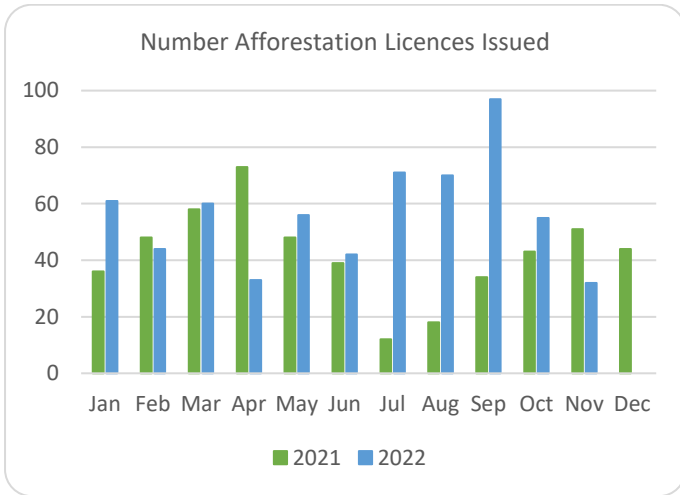

Forestry Licensing Dashboard – Week 2, November 2022

Forestry Licensing Dashboard – Week 2, November 2022

Hectares/Kilometres for Licences Issued

	Afforestation			Roads			Felling				
	Hectares			Kilometres			Hectares			Volume m ³	
	2020	2021	2022	2020	2021	2022	2020	2021	2022	2021	2022
January	270	353	482	5	20	29	1,170	3,338	3,507	831,530	928,753
February	531	463	269	10	30	14	1,400	1,939	3,858	531,010	853,328
March	298	506	440	15	26	43	1,462	1,059	4,654	298,959	785,837
April	566	627	183	16	18	25	1,437	1,311	4,071	303,190	661,988
May	309	458	329	13	30	19	1,332	2,237	4,113	564,007	646,016
June	166	293	317	9	28	39	694	4,108	4,219	933,153	848,877
July	155	64	452	12	5	27	1,003	1,382	4,221	319,961	950,873
August	214	125	527	10	19	17	1,904	1,302	3,959	343,035	730,507
September	280	269	690	10	13	20	1,183	6,516	3,788	1,585,000	811,092
October	570	300	479	7	18	23	2,387	3,772	3,090	1,003,661	791,141
November	485	393	280	10	32	9	2,335	3,608	1,508	1,017,094	392,689
December	499	395		13	26		1,935	2,283		722,367	
Totals	4,342	4,246	4,447	130	264	266	18,241	32,855	40,989	8,452,966	8,401,102

Hectares/Kilometres Planted/Roads Constructed

	Hectares			Kilometres		
	2020	2021	2022	2020	2021	2022
January	136	181	69	17	5	9
February	273	216	267	6	4	9
March	262	165	290	5	5	5
April	212	113	135	8	3	5
May	350	259	255	9	6	5
June	284	309	269	6	7	4
July	165	287	206	11	4	9
August	137	161	209	8	9	2
September	226	64	219	5	7	7
October	67	59	121	10	5	7
November	162	86	82	6	7	2
December	161	116		6	9	
Totals	2,435	2,016	2,121	98	70	64

Felling Licences - current week		
Type	Hectares	No.
Thinning	196.52	10
Clear fell	749.50	74

	Applications Received YTD	Licences Issued YTD
Afforestation	359	621
Felling	2,356	2,894
Roads	527	661
Total	3,242	4,176