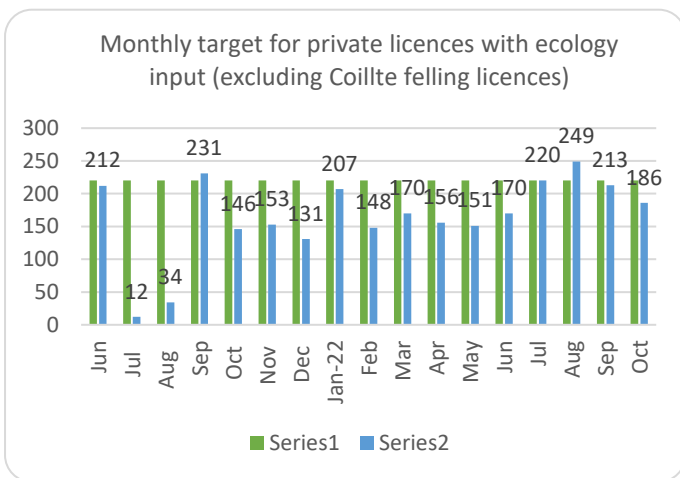

Forestry Licensing Dashboard – Week 2, November 2022

Forestry Licensing Dashboard – Week 2, November 2022

Hectares/Kilometres for Licences Issued

	Afforestation			Roads			Felling				
	Hectares			Kilometres			Hectares			Volume m ³	
	2020	2021	2022	2020	2021	2022	2020	2021	2022	2021	2022
January	270	353	482	5	20	29	1,170	3,338	3,507	831,530	928,753
February	531	463	269	10	30	14	1,400	1,939	3,858	531,010	853,328
March	298	506	440	15	26	43	1,462	1,059	4,654	298,959	785,837
April	566	627	183	16	18	25	1,437	1,311	4,071	303,190	661,988
May	309	458	329	13	30	19	1,332	2,237	4,113	564,007	646,016
June	166	293	317	9	28	39	694	4,108	4,219	933,153	848,877
July	155	64	452	12	5	27	1,003	1,382	4,221	319,961	950,873
August	214	125	527	10	19	17	1,904	1,302	3,959	343,035	730,507
September	280	269	690	10	13	20	1,183	6,516	3,788	1,585,000	811,092
October	570	300	479	7	18	23	2,387	3,772	3,090	1,003,661	791,141
November	485	393	280	10	32	9	2,335	3,608	1,508	1,017,094	392,689
December	499	395		13	26		1,935	2,283		722,367	
Totals	4,342	4,246	4,447	130	264	266	18,241	32,855	40,989	8,452,966	8,401,102

Hectares/Kilometres Planted/Roads Constructed

	Hectares			Kilometres		
	2020	2021	2022	2020	2021	2022
January	136	181	69	17	5	9
February	273	216	267	6	4	9
March	262	165	290	5	5	5
April	212	113	135	8	3	5
May	350	259	255	9	6	5
June	284	309	269	6	7	4
July	165	287	206	11	4	9
August	137	161	209	8	9	2
September	226	64	219	5	7	7
October	67	59	121	10	5	7
November	162	86	82	6	7	2
December	161	116		6	9	
Totals	2,435	2,016	2,121	98	70	64

Felling Licences - current week		
Type	Hectares	No.
Thinning	196.52	10
Clear fell	749.50	74

	Applications Received YTD	Licences Issued YTD
Afforestation	359	621
Felling	2,356	2,894
Roads	527	661
Total	3,242	4,176