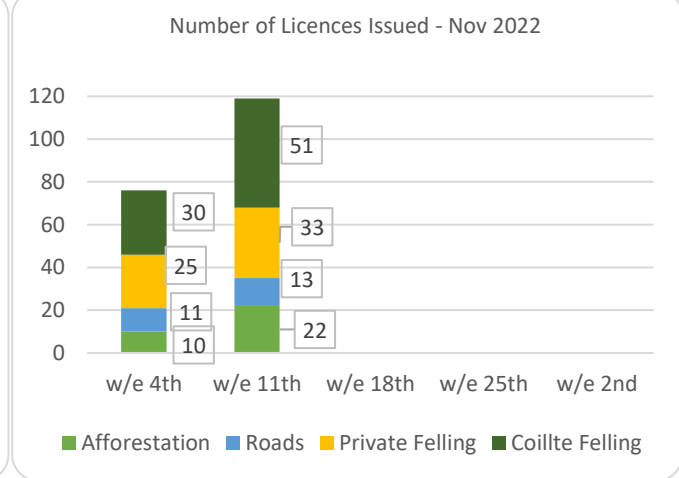

Forestry Licensing Dashboard – Week 2, November 2022

Forestry Licensing Dashboard – Week 2, November 2022

Hectares/Kilometres for Licences Issued

	Afforestation			Roads			Felling				
	Hectares			Kilometres			Hectares			Volume m ³	
	2020	2021	2022	2020	2021	2022	2020	2021	2022	2021	2022
January	270	353	482	5	20	29	1,170	3,338	3,507	831,530	928,753
February	531	463	269	10	30	14	1,400	1,939	3,858	531,010	853,328
March	298	506	440	15	26	43	1,462	1,059	4,654	298,959	785,837
April	566	627	183	16	18	25	1,437	1,311	4,071	303,190	661,988
May	309	458	329	13	30	19	1,332	2,237	4,113	564,007	646,016
June	166	293	317	9	28	39	694	4,108	4,219	933,153	848,877
July	155	64	452	12	5	27	1,003	1,382	4,221	319,961	950,873
August	214	125	527	10	19	17	1,904	1,302	3,959	343,035	730,507
September	280	269	690	10	13	20	1,183	6,516	3,788	1,585,000	811,092
October	570	300	479	7	18	23	2,387	3,772	3,090	1,003,661	791,141
November	485	393	280	10	32	9	2,335	3,608	1,508	1,017,094	392,689
December	499	395		13	26		1,935	2,283		722,367	
Totals	4,342	4,246	4,447	130	264	266	18,241	32,855	40,989	8,452,966	8,401,102

Hectares/Kilometres Planted/Roads Constructed

	Hectares			Kilometres		
	2020	2021	2022	2020	2021	2022
January	136	181	69	17	5	9
February	273	216	267	6	4	9
March	262	165	290	5	5	5
April	212	113	135	8	3	5
May	350	259	255	9	6	5
June	284	309	269	6	7	4
July	165	287	206	11	4	9
August	137	161	209	8	9	2
September	226	64	219	5	7	7
October	67	59	121	10	5	7
November	162	86	82	6	7	2
December	161	116		6	9	
Totals	2,435	2,016	2,121	98	70	64

Felling Licences - current week		
Type	Hectares	No.
Thinning	196.52	10
Clear fell	749.50	74

	Applications Received YTD	Licences Issued YTD
Afforestation	359	621
Felling	2,356	2,894
Roads	527	661
Total	3,242	4,176