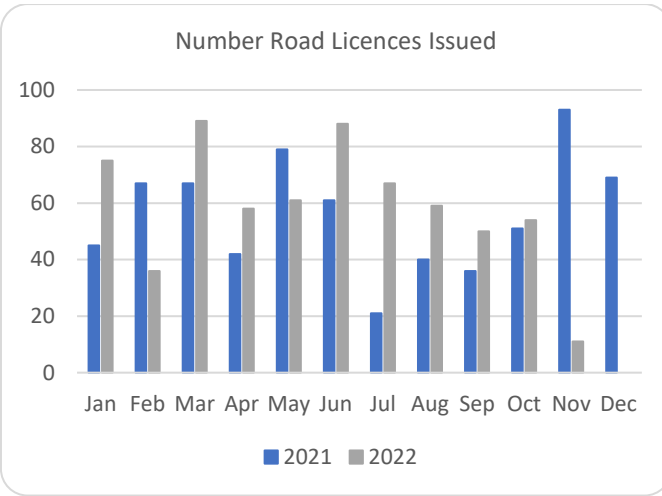

# Forestry Licensing Dashboard – Week 1, November 2022

Hectares/Kilometres for Licences Issued

	Afforestation			Roads			Felling				
	Hectares			Kilometres			Hectares			Volume m <sup>3</sup>	
	2020	2021	2022	2020	2021	2022	2020	2021	2022	2021	2022
January	270	353	482	5	20	29	1,170	3,338	3,507	831,530	928,753
February	531	463	269	10	30	14	1,400	1,939	3,858	531,010	853,328
March	298	506	440	15	26	43	1,462	1,059	4,654	298,959	785,837
April	566	627	183	16	18	25	1,437	1,311	4,071	303,190	661,988
May	309	458	329	13	30	19	1,332	2,237	4,113	564,007	646,016
June	166	293	317	9	28	39	694	4,108	4,219	933,153	848,877
July	155	64	452	12	5	27	1,003	1,382	4,221	319,961	950,873
August	214	125	527	10	19	17	1,904	1,302	3,959	343,035	730,507
September	280	269	690	10	13	20	1,183	6,516	3,788	1,585,000	811,092
October	570	300	479	7	18	23	2,387	3,772	3,090	1,003,661	791,141
November	485	393	60	10	32	4	2,335	3,608	562	1,017,094	131,598
December	499	395		13	26		1,935	2,283		722,367	
Totals	4,342	4,246	4,227	130	264	261	18,241	32,855	40,043	8,452,966	8,140,010

Hectares/Kilometres Planted/Roads Constructed

	Hectares			Kilometres		
	2020	2021	2022	2020	2021	2022
January	136	181	69	17	5	9
February	273	216	267	6	4	9
March	262	165	290	5	5	5
April	212	113	135	8	3	5
May	350	259	255	9	6	5
June	284	309	269	6	7	4
July	165	287	206	11	4	9
August	137	161	209	8	9	2
September	226	64	219	5	7	7
October	67	59	121	10	5	7
November	162	86	55	6	7	1
December	161	116		6	9	
Totals	2,435	2,016	2,039	98	70	63

Felling Licences - current week		
Type	Hectares	No.
Thinning	206.77	9
Clear fell	354.92	46

	Applications Received YTD	Licences Issued YTD
Afforestation	353	599
Felling	2,028	2,810
Roads	516	648
<b>Total</b>	<b>2,897</b>	<b>4,057</b>