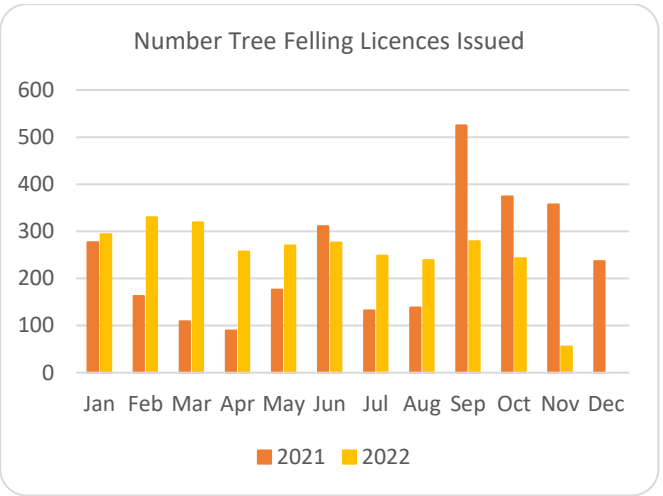

# Forestry Licensing Dashboard – Week 1, November 2022

# Forestry Licensing Dashboard – Week 1, November 2022

Hectares/Kilometres for Licences Issued

	Afforestation			Roads			Felling				
	Hectares			Kilometres			Hectares			Volume m <sup>3</sup>	
	2020	2021	2022	2020	2021	2022	2020	2021	2022	2021	2022
January	270	353	482	5	20	29	1,170	3,338	3,507	831,530	928,753
February	531	463	269	10	30	14	1,400	1,939	3,858	531,010	853,328
March	298	506	440	15	26	43	1,462	1,059	4,654	298,959	785,837
April	566	627	183	16	18	25	1,437	1,311	4,071	303,190	661,988
May	309	458	329	13	30	19	1,332	2,237	4,113	564,007	646,016
June	166	293	317	9	28	39	694	4,108	4,219	933,153	848,877
July	155	64	452	12	5	27	1,003	1,382	4,221	319,961	950,873
August	214	125	527	10	19	17	1,904	1,302	3,959	343,035	730,507
September	280	269	690	10	13	20	1,183	6,516	3,788	1,585,000	811,092
October	570	300	479	7	18	23	2,387	3,772	3,090	1,003,661	791,141
November	485	393	60	10	32	4	2,335	3,608	562	1,017,094	131,598
December	499	395		13	26		1,935	2,283		722,367	
Totals	4,342	4,246	4,227	130	264	261	18,241	32,855	40,043	8,452,966	8,140,010

Hectares/Kilometres Planted/Roads Constructed

	Hectares			Kilometres		
	2020	2021	2022	2020	2021	2022
January	136	181	69	17	5	9
February	273	216	267	6	4	9
March	262	165	290	5	5	5
April	212	113	135	8	3	5
May	350	259	255	9	6	5
June	284	309	269	6	7	4
July	165	287	206	11	4	9
August	137	161	209	8	9	2
September	226	64	219	5	7	7
October	67	59	121	10	5	7
November	162	86	55	6	7	1
December	161	116		6	9	
Totals	2,435	2,016	2,039	98	70	63

Felling Licences - current week		
Type	Hectares	No.
Thinning	206.77	9
Clear fell	354.92	46

	Applications Received YTD	Licences Issued YTD
Afforestation	353	599
Felling	2,028	2,810
Roads	516	648
<b>Total</b>	<b>2,897</b>	<b>4,057</b>