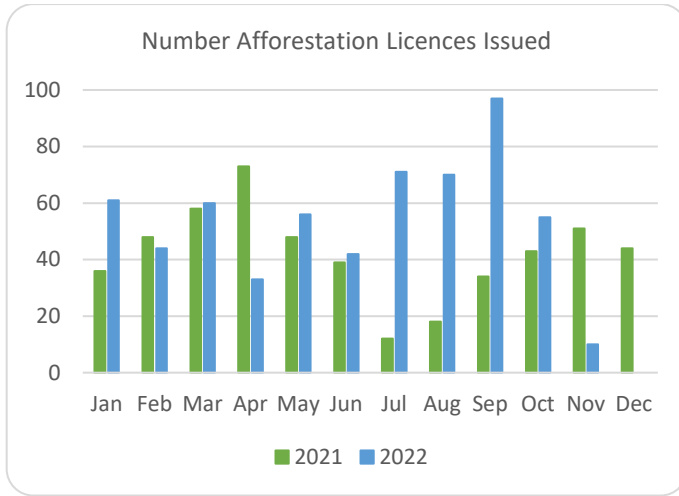

# Forestry Licensing Dashboard – Week 1, November 2022

# Forestry Licensing Dashboard – Week 1, November 2022

Hectares/Kilometres for Licences Issued

	Afforestation			Roads			Felling				
	Hectares			Kilometres			Hectares			Volume m <sup>3</sup>	
	2020	2021	2022	2020	2021	2022	2020	2021	2022	2021	2022
January	270	353	482	5	20	29	1,170	3,338	3,507	831,530	928,753
February	531	463	269	10	30	14	1,400	1,939	3,858	531,010	853,328
March	298	506	440	15	26	43	1,462	1,059	4,654	298,959	785,837
April	566	627	183	16	18	25	1,437	1,311	4,071	303,190	661,988
May	309	458	329	13	30	19	1,332	2,237	4,113	564,007	646,016
June	166	293	317	9	28	39	694	4,108	4,219	933,153	848,877
July	155	64	452	12	5	27	1,003	1,382	4,221	319,961	950,873
August	214	125	527	10	19	17	1,904	1,302	3,959	343,035	730,507
September	280	269	690	10	13	20	1,183	6,516	3,788	1,585,000	811,092
October	570	300	479	7	18	23	2,387	3,772	3,090	1,003,661	791,141
November	485	393	60	10	32	4	2,335	3,608	562	1,017,094	131,598
December	499	395		13	26		1,935	2,283		722,367	
Totals	4,342	4,246	4,227	130	264	261	18,241	32,855	40,043	8,452,966	8,140,010

Hectares/Kilometres Planted/Roads Constructed

	Hectares			Kilometres		
	2020	2021	2022	2020	2021	2022
January	136	181	69	17	5	9
February	273	216	267	6	4	9
March	262	165	290	5	5	5
April	212	113	135	8	3	5
May	350	259	255	9	6	5
June	284	309	269	6	7	4
July	165	287	206	11	4	9
August	137	161	209	8	9	2
September	226	64	219	5	7	7
October	67	59	121	10	5	7
November	162	86	55	6	7	1
December	161	116		6	9	
Totals	2,435	2,016	2,039	98	70	63

Felling Licences - current week		
Type	Hectares	No.
Thinning	206.77	9
Clear fell	354.92	46

	Applications Received YTD	Licences Issued YTD
Afforestation	353	599
Felling	2,028	2,810
Roads	516	648
<b>Total</b>	<b>2,897</b>	<b>4,057</b>