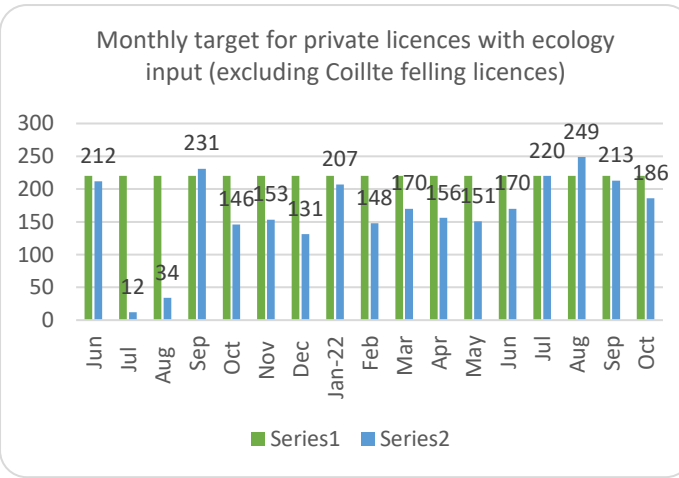

# Forestry Licensing Dashboard – Week 1, November 2022

# Forestry Licensing Dashboard – Week 1, November 2022

Hectares/Kilometres for Licences Issued

	Afforestation			Roads			Felling				
	Hectares			Kilometres			Hectares			Volume m <sup>3</sup>	
	2020	2021	2022	2020	2021	2022	2020	2021	2022	2021	2022
January	270	353	482	5	20	29	1,170	3,338	3,507	831,530	928,753
February	531	463	269	10	30	14	1,400	1,939	3,858	531,010	853,328
March	298	506	440	15	26	43	1,462	1,059	4,654	298,959	785,837
April	566	627	183	16	18	25	1,437	1,311	4,071	303,190	661,988
May	309	458	329	13	30	19	1,332	2,237	4,113	564,007	646,016
June	166	293	317	9	28	39	694	4,108	4,219	933,153	848,877
July	155	64	452	12	5	27	1,003	1,382	4,221	319,961	950,873
August	214	125	527	10	19	17	1,904	1,302	3,959	343,035	730,507
September	280	269	690	10	13	20	1,183	6,516	3,788	1,585,000	811,092
October	570	300	479	7	18	23	2,387	3,772	3,090	1,003,661	791,141
November	485	393	60	10	32	4	2,335	3,608	562	1,017,094	131,598
December	499	395		13	26		1,935	2,283		722,367	
Totals	4,342	4,246	4,227	130	264	261	18,241	32,855	40,043	8,452,966	8,140,010

Hectares/Kilometres Planted/Roads Constructed

	Hectares			Kilometres		
	2020	2021	2022	2020	2021	2022
January	136	181	69	17	5	9
February	273	216	267	6	4	9
March	262	165	290	5	5	5
April	212	113	135	8	3	5
May	350	259	255	9	6	5
June	284	309	269	6	7	4
July	165	287	206	11	4	9
August	137	161	209	8	9	2
September	226	64	219	5	7	7
October	67	59	121	10	5	7
November	162	86	55	6	7	1
December	161	116		6	9	
Totals	2,435	2,016	2,039	98	70	63

Felling Licences - current week		
Type	Hectares	No.
Thinning	206.77	9
Clear fell	354.92	46

	Applications Received YTD	Licences Issued YTD
Afforestation	353	599
Felling	2,028	2,810
Roads	516	648
<b>Total</b>	<b>2,897</b>	<b>4,057</b>