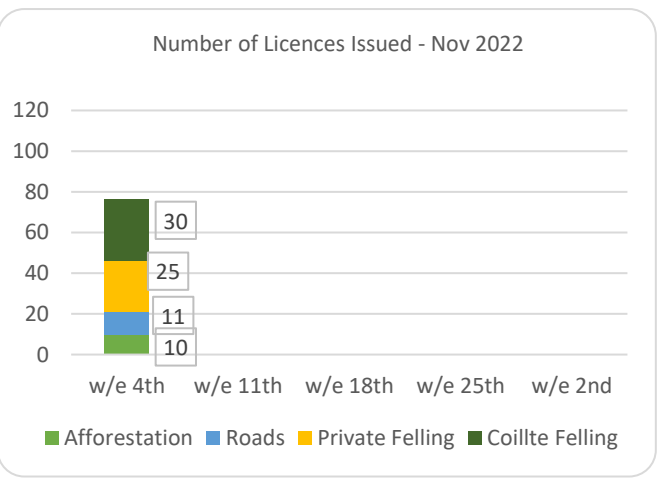

# Forestry Licensing Dashboard – Week 1, November 2022

# Forestry Licensing Dashboard – Week 1, November 2022

Hectares/Kilometres for Licences Issued

	Afforestation			Roads			Felling				
	Hectares			Kilometres			Hectares			Volume m <sup>3</sup>	
	2020	2021	2022	2020	2021	2022	2020	2021	2022	2021	2022
January	270	353	482	5	20	29	1,170	3,338	3,507	831,530	928,753
February	531	463	269	10	30	14	1,400	1,939	3,858	531,010	853,328
March	298	506	440	15	26	43	1,462	1,059	4,654	298,959	785,837
April	566	627	183	16	18	25	1,437	1,311	4,071	303,190	661,988
May	309	458	329	13	30	19	1,332	2,237	4,113	564,007	646,016
June	166	293	317	9	28	39	694	4,108	4,219	933,153	848,877
July	155	64	452	12	5	27	1,003	1,382	4,221	319,961	950,873
August	214	125	527	10	19	17	1,904	1,302	3,959	343,035	730,507
September	280	269	690	10	13	20	1,183	6,516	3,788	1,585,000	811,092
October	570	300	479	7	18	23	2,387	3,772	3,090	1,003,661	791,141
November	485	393	60	10	32	4	2,335	3,608	562	1,017,094	131,598
December	499	395		13	26		1,935	2,283		722,367	
Totals	4,342	4,246	4,227	130	264	261	18,241	32,855	40,043	8,452,966	8,140,010

Hectares/Kilometres Planted/Roads Constructed

	Hectares			Kilometres		
	2020	2021	2022	2020	2021	2022
January	136	181	69	17	5	9
February	273	216	267	6	4	9
March	262	165	290	5	5	5
April	212	113	135	8	3	5
May	350	259	255	9	6	5
June	284	309	269	6	7	4
July	165	287	206	11	4	9
August	137	161	209	8	9	2
September	226	64	219	5	7	7
October	67	59	121	10	5	7
November	162	86	55	6	7	1
December	161	116		6	9	
Totals	2,435	2,016	2,039	98	70	63

Felling Licences - current week		
Type	Hectares	No.
Thinning	206.77	9
Clear fell	354.92	46

	Applications Received YTD	Licences Issued YTD
Afforestation	353	599
Felling	2,028	2,810
Roads	516	648
<b>Total</b>	<b>2,897</b>	<b>4,057</b>