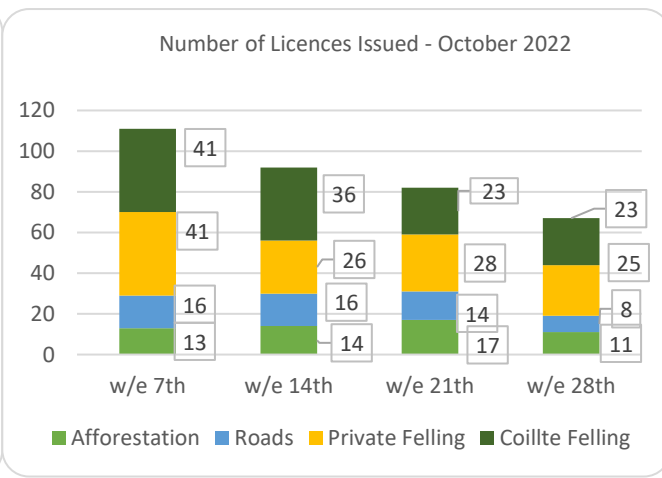

# Forestry Licensing Dashboard – Week 1, November 2022

# Forestry Licensing Dashboard – Week 1, November 2022

Hectares/Kilometres for Licences Issued

	Afforestation			Roads			Felling				
	Hectares			Kilometres			Hectares			Volume m <sup>3</sup>	
	2020	2021	2022	2020	2021	2022	2020	2021	2022	2021	2022
January	270	353	482	5	20	29	1,170	3,338	3,507	831,530	928,753
February	531	463	269	10	30	14	1,400	1,939	3,858	531,010	853,328
March	298	506	440	15	26	43	1,462	1,059	4,654	298,959	785,837
April	566	627	183	16	18	25	1,437	1,311	4,071	303,190	661,988
May	309	458	329	13	30	19	1,332	2,237	4,113	564,007	646,016
June	166	293	317	9	28	39	694	4,108	4,219	933,153	848,877
July	155	64	452	12	5	27	1,003	1,382	4,221	319,961	950,873
August	214	125	527	10	19	17	1,904	1,302	3,959	343,035	730,507
September	280	269	690	10	13	20	1,183	6,516	3,788	1,585,000	811,092
October	570	300	479	7	18	23	2,387	3,772	3,090	1,003,661	791,141
November	485	393	60	10	32	4	2,335	3,608	562	1,017,094	131,598
December	499	395		13	26		1,935	2,283		722,367	
Totals	4,342	4,246	4,227	130	264	261	18,241	32,855	40,043	8,452,966	8,140,010

Hectares/Kilometres Planted/Roads Constructed

	Hectares			Kilometres		
	2020	2021	2022	2020	2021	2022
January	136	181	69	17	5	9
February	273	216	267	6	4	9
March	262	165	290	5	5	5
April	212	113	135	8	3	5
May	350	259	255	9	6	5
June	284	309	269	6	7	4
July	165	287	206	11	4	9
August	137	161	209	8	9	2
September	226	64	219	5	7	7
October	67	59	121	10	5	7
November	162	86	55	6	7	1
December	161	116		6	9	
Totals	2,435	2,016	2,039	98	70	63

Felling Licences - current week		
Type	Hectares	No.
Thinning	206.77	9
Clear fell	354.92	46

	Applications Received YTD	Licences Issued YTD
Afforestation	353	599
Felling	2,028	2,810
Roads	516	648
<b>Total</b>	<b>2,897</b>	<b>4,057</b>