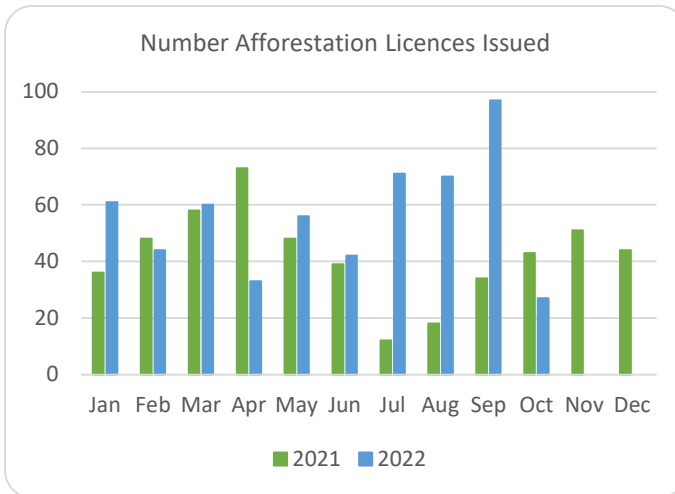

# Forestry Licensing Dashboard – Week 2, October 2022

# Forestry Licensing Dashboard – Week 2, October 2022

Hectares/Kilometres for Licences Issued

	Afforestation			Roads			Felling				
	Hectares			Kilometres			Hectares			Volume m <sup>3</sup>	
	2020	2021	2022	2020	2021	2022	2020	2021	2022	2021	2022
January	270	353	482	5	20	29	1,170	3,338	3,507	831,530	928,753
February	531	463	269	10	30	14	1,400	1,939	3,858	531,010	853,328
March	298	506	440	15	26	43	1,462	1,059	4,654	298,959	785,837
April	566	627	183	16	18	25	1,437	1,311	4,071	303,190	661,988
May	309	458	329	13	30	19	1,332	2,237	4,113	564,007	646,016
June	166	293	317	9	28	39	694	4,108	4,219	933,153	848,877
July	155	64	452	12	5	27	1,003	1,382	4,221	319,961	950,873
August	214	125	527	10	19	17	1,904	1,302	3,959	343,035	730,507
September	280	269	690	10	13	20	1,183	6,516	3,788	1,585,000	811,092
October	570	300	253	7	18	12	2,387	3,772	933	1,003,661	462,058
November	485	393		10	32		2,335	3,608		1,017,094	
December	499	395		13	26		1,935	2,283		722,367	
<b>Totals</b>	<b>4,342</b>	<b>4,246</b>	<b>3,941</b>	<b>130</b>	<b>264</b>	<b>246</b>	<b>18,241</b>	<b>32,855</b>	<b>38,240</b>	<b>8,452,966</b>	<b>7,679,330</b>

Hectares/Kilometres Planted/Roads Constructed

	Hectares			Kilometres		
	2020	2021	2022	2020	2021	2022
January	136	181	69	17	5	9
February	273	216	267	6	4	9
March	262	165	290	5	5	5
April	212	113	135	8	3	5
May*	350	259	255	9	6	5
June*	284	309	269	6	7	4
July	165	287	206	11	4	9
August	137	161	209	8	9	2
September	226	64	219	5	7	7
October	67	59	85	10	5	5
November	162	86		6	7	
December	161	116		6	9	
<b>Totals*</b>	<b>2,435</b>	<b>2,016</b>	<b>2,003</b>	<b>98</b>	<b>70</b>	<b>60</b>

Felling Licences - current week		
Type	Hectares	No.
Thinning	395.69	17
Clear fell	520.42	45