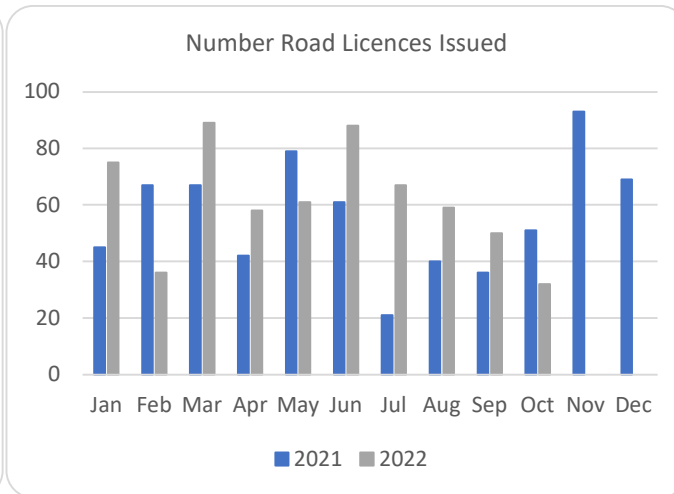

# Forestry Licensing Dashboard – Week 2, October 2022

Hectares/Kilometres for Licences Issued

	Afforestation			Roads			Felling				
	Hectares			Kilometres			Hectares			Volume m <sup>3</sup>	
	2020	2021	2022	2020	2021	2022	2020	2021	2022	2021	2022
January	270	353	482	5	20	29	1,170	3,338	3,507	831,530	928,753
February	531	463	269	10	30	14	1,400	1,939	3,858	531,010	853,328
March	298	506	440	15	26	43	1,462	1,059	4,654	298,959	785,837
April	566	627	183	16	18	25	1,437	1,311	4,071	303,190	661,988
May	309	458	329	13	30	19	1,332	2,237	4,113	564,007	646,016
June	166	293	317	9	28	39	694	4,108	4,219	933,153	848,877
July	155	64	452	12	5	27	1,003	1,382	4,221	319,961	950,873
August	214	125	527	10	19	17	1,904	1,302	3,959	343,035	730,507
September	280	269	690	10	13	20	1,183	6,516	3,788	1,585,000	811,092
October	570	300	253	7	18	12	2,387	3,772	933	1,003,661	462,058
November	485	393		10	32		2,335	3,608		1,017,094	
December	499	395		13	26		1,935	2,283		722,367	
<b>Totals</b>	<b>4,342</b>	<b>4,246</b>	<b>3,941</b>	<b>130</b>	<b>264</b>	<b>246</b>	<b>18,241</b>	<b>32,855</b>	<b>38,240</b>	<b>8,452,966</b>	<b>7,679,330</b>

Hectares/Kilometres Planted/Roads Constructed

	Hectares			Kilometres		
	2020	2021	2022	2020	2021	2022
January	136	181	69	17	5	9
February	273	216	267	6	4	9
March	262	165	290	5	5	5
April	212	113	135	8	3	5
May*	350	259	255	9	6	5
June*	284	309	269	6	7	4
July	165	287	206	11	4	9
August	137	161	209	8	9	2
September	226	64	219	5	7	7
October	67	59	85	10	5	5
November	162	86		6	7	
December	161	116		6	9	
<b>Totals*</b>	<b>2,435</b>	<b>2,016</b>	<b>2,003</b>	<b>98</b>	<b>70</b>	<b>60</b>

Felling Licences - current week		
Type	Hectares	No.
Thinning	395.69	17
Clear fell	520.42	45