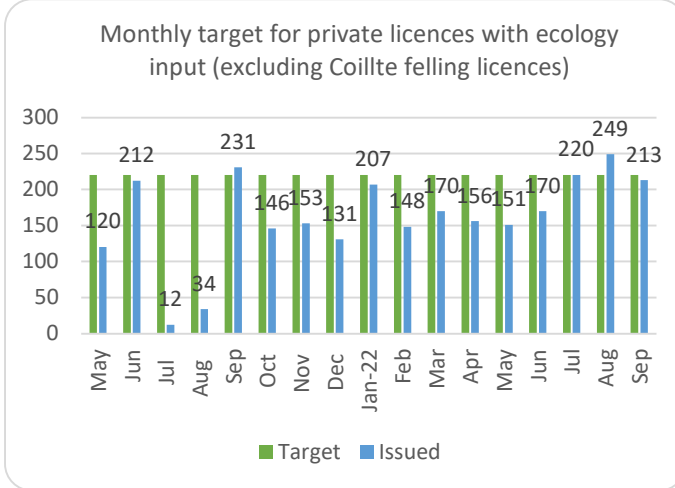

# Forestry Licensing Dashboard – Week 2, October 2022

# Forestry Licensing Dashboard – Week 2, October 2022

Hectares/Kilometres for Licences Issued

	Afforestation			Roads			Felling				
	Hectares			Kilometres			Hectares			Volume m <sup>3</sup>	
	2020	2021	2022	2020	2021	2022	2020	2021	2022	2021	2022
January	270	353	482	5	20	29	1,170	3,338	3,507	831,530	928,753
February	531	463	269	10	30	14	1,400	1,939	3,858	531,010	853,328
March	298	506	440	15	26	43	1,462	1,059	4,654	298,959	785,837
April	566	627	183	16	18	25	1,437	1,311	4,071	303,190	661,988
May	309	458	329	13	30	19	1,332	2,237	4,113	564,007	646,016
June	166	293	317	9	28	39	694	4,108	4,219	933,153	848,877
July	155	64	452	12	5	27	1,003	1,382	4,221	319,961	950,873
August	214	125	527	10	19	17	1,904	1,302	3,959	343,035	730,507
September	280	269	690	10	13	20	1,183	6,516	3,788	1,585,000	811,092
October	570	300	253	7	18	12	2,387	3,772	933	1,003,661	462,058
November	485	393		10	32		2,335	3,608		1,017,094	
December	499	395		13	26		1,935	2,283		722,367	
<b>Totals</b>	<b>4,342</b>	<b>4,246</b>	<b>3,941</b>	<b>130</b>	<b>264</b>	<b>246</b>	<b>18,241</b>	<b>32,855</b>	<b>38,240</b>	<b>8,452,966</b>	<b>7,679,330</b>

Hectares/Kilometres Planted/Roads Constructed

	Hectares			Kilometres		
	2020	2021	2022	2020	2021	2022
January	136	181	69	17	5	9
February	273	216	267	6	4	9
March	262	165	290	5	5	5
April	212	113	135	8	3	5
May*	350	259	255	9	6	5
June*	284	309	269	6	7	4
July	165	287	206	11	4	9
August	137	161	209	8	9	2
September	226	64	219	5	7	7
October	67	59	85	10	5	5
November	162	86		6	7	
December	161	116		6	9	
<b>Totals*</b>	<b>2,435</b>	<b>2,016</b>	<b>2,003</b>	<b>98</b>	<b>70</b>	<b>60</b>

Felling Licences - current week		
Type	Hectares	No.
Thinning	395.69	17
Clear fell	520.42	45