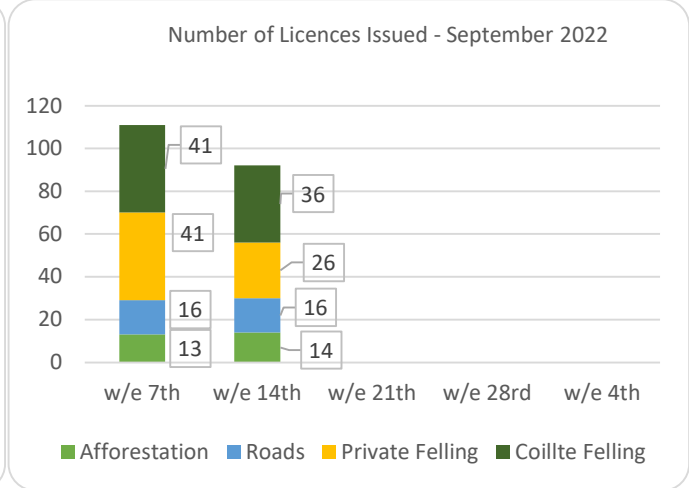

# Forestry Licensing Dashboard – Week 2, October 2022

# Forestry Licensing Dashboard – Week 2, October 2022

Hectares/Kilometres for Licences Issued

	Afforestation			Roads			Felling				
	Hectares			Kilometres			Hectares			Volume m <sup>3</sup>	
	2020	2021	2022	2020	2021	2022	2020	2021	2022	2021	2022
January	270	353	482	5	20	29	1,170	3,338	3,507	831,530	928,753
February	531	463	269	10	30	14	1,400	1,939	3,858	531,010	853,328
March	298	506	440	15	26	43	1,462	1,059	4,654	298,959	785,837
April	566	627	183	16	18	25	1,437	1,311	4,071	303,190	661,988
May	309	458	329	13	30	19	1,332	2,237	4,113	564,007	646,016
June	166	293	317	9	28	39	694	4,108	4,219	933,153	848,877
July	155	64	452	12	5	27	1,003	1,382	4,221	319,961	950,873
August	214	125	527	10	19	17	1,904	1,302	3,959	343,035	730,507
September	280	269	690	10	13	20	1,183	6,516	3,788	1,585,000	811,092
October	570	300	253	7	18	12	2,387	3,772	933	1,003,661	462,058
November	485	393		10	32		2,335	3,608		1,017,094	
December	499	395		13	26		1,935	2,283		722,367	
<b>Totals</b>	<b>4,342</b>	<b>4,246</b>	<b>3,941</b>	<b>130</b>	<b>264</b>	<b>246</b>	<b>18,241</b>	<b>32,855</b>	<b>38,240</b>	<b>8,452,966</b>	<b>7,679,330</b>

Hectares/Kilometres Planted/Roads Constructed

	Hectares			Kilometres		
	2020	2021	2022	2020	2021	2022
January	136	181	69	17	5	9
February	273	216	267	6	4	9
March	262	165	290	5	5	5
April	212	113	135	8	3	5
May*	350	259	255	9	6	5
June*	284	309	269	6	7	4
July	165	287	206	11	4	9
August	137	161	209	8	9	2
September	226	64	219	5	7	7
October	67	59	85	10	5	5
November	162	86		6	7	
December	161	116		6	9	
<b>Totals*</b>	<b>2,435</b>	<b>2,016</b>	<b>2,003</b>	<b>98</b>	<b>70</b>	<b>60</b>

Felling Licences - current week		
Type	Hectares	No.
Thinning	395.69	17
Clear fell	520.42	45