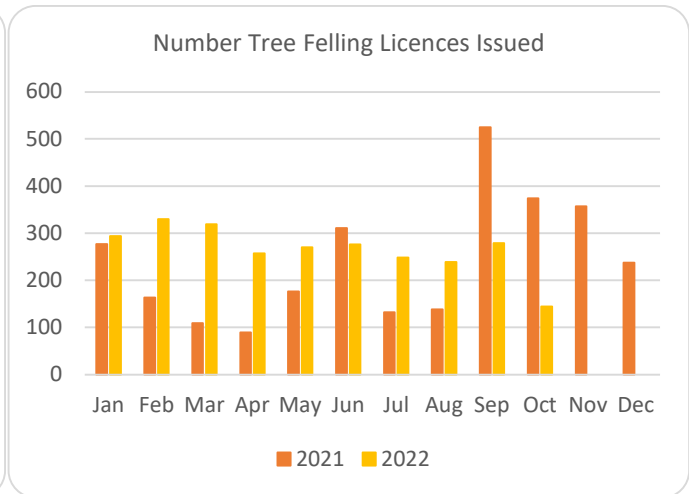

# Forestry Licensing Dashboard – Week 2, October 2022

# Forestry Licensing Dashboard – Week 2, October 2022

Hectares/Kilometres for Licences Issued

	Afforestation			Roads			Felling				
	Hectares			Kilometres			Hectares			Volume m <sup>3</sup>	
	2020	2021	2022	2020	2021	2022	2020	2021	2022	2021	2022
January	270	353	482	5	20	29	1,170	3,338	3,507	831,530	928,753
February	531	463	269	10	30	14	1,400	1,939	3,858	531,010	853,328
March	298	506	440	15	26	43	1,462	1,059	4,654	298,959	785,837
April	566	627	183	16	18	25	1,437	1,311	4,071	303,190	661,988
May	309	458	329	13	30	19	1,332	2,237	4,113	564,007	646,016
June	166	293	317	9	28	39	694	4,108	4,219	933,153	848,877
July	155	64	452	12	5	27	1,003	1,382	4,221	319,961	950,873
August	214	125	527	10	19	17	1,904	1,302	3,959	343,035	730,507
September	280	269	690	10	13	20	1,183	6,516	3,788	1,585,000	811,092
October	570	300	253	7	18	12	2,387	3,772	933	1,003,661	462,058
November	485	393		10	32		2,335	3,608		1,017,094	
December	499	395		13	26		1,935	2,283		722,367	
<b>Totals</b>	<b>4,342</b>	<b>4,246</b>	<b>3,941</b>	<b>130</b>	<b>264</b>	<b>246</b>	<b>18,241</b>	<b>32,855</b>	<b>38,240</b>	<b>8,452,966</b>	<b>7,679,330</b>

Hectares/Kilometres Planted/Roads Constructed

	Hectares			Kilometres		
	2020	2021	2022	2020	2021	2022
January	136	181	69	17	5	9
February	273	216	267	6	4	9
March	262	165	290	5	5	5
April	212	113	135	8	3	5
May*	350	259	255	9	6	5
June*	284	309	269	6	7	4
July	165	287	206	11	4	9
August	137	161	209	8	9	2
September	226	64	219	5	7	7
October	67	59	85	10	5	5
November	162	86		6	7	
December	161	116		6	9	
<b>Totals*</b>	<b>2,435</b>	<b>2,016</b>	<b>2,003</b>	<b>98</b>	<b>70</b>	<b>60</b>

Felling Licences - current week		
Type	Hectares	No.
Thinning	395.69	17
Clear fell	520.42	45