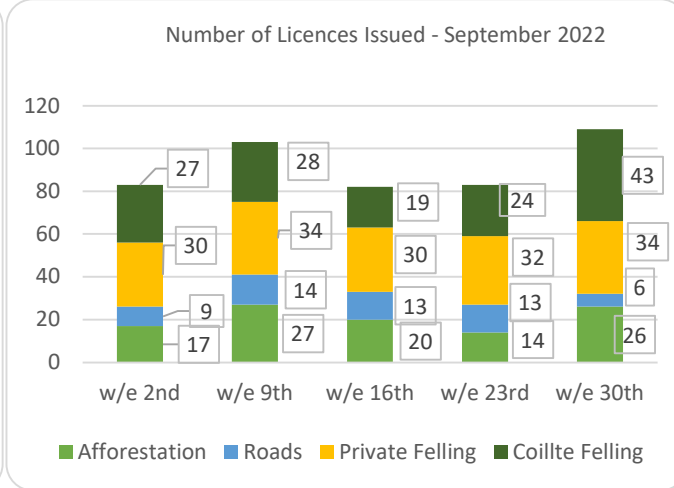

# Forestry Licensing Dashboard – Week 2, October 2022

# Forestry Licensing Dashboard – Week 2, October 2022

Hectares/Kilometres for Licences Issued

	Afforestation			Roads			Felling				
	Hectares			Kilometres			Hectares			Volume m <sup>3</sup>	
	2020	2021	2022	2020	2021	2022	2020	2021	2022	2021	2022
January	270	353	482	5	20	29	1,170	3,338	3,507	831,530	928,753
February	531	463	269	10	30	14	1,400	1,939	3,858	531,010	853,328
March	298	506	440	15	26	43	1,462	1,059	4,654	298,959	785,837
April	566	627	183	16	18	25	1,437	1,311	4,071	303,190	661,988
May	309	458	329	13	30	19	1,332	2,237	4,113	564,007	646,016
June	166	293	317	9	28	39	694	4,108	4,219	933,153	848,877
July	155	64	452	12	5	27	1,003	1,382	4,221	319,961	950,873
August	214	125	527	10	19	17	1,904	1,302	3,959	343,035	730,507
September	280	269	690	10	13	20	1,183	6,516	3,788	1,585,000	811,092
October	570	300	253	7	18	12	2,387	3,772	933	1,003,661	462,058
November	485	393		10	32		2,335	3,608		1,017,094	
December	499	395		13	26		1,935	2,283		722,367	
<b>Totals</b>	<b>4,342</b>	<b>4,246</b>	<b>3,941</b>	<b>130</b>	<b>264</b>	<b>246</b>	<b>18,241</b>	<b>32,855</b>	<b>38,240</b>	<b>8,452,966</b>	<b>7,679,330</b>

Hectares/Kilometres Planted/Roads Constructed

	Hectares			Kilometres		
	2020	2021	2022	2020	2021	2022
January	136	181	69	17	5	9
February	273	216	267	6	4	9
March	262	165	290	5	5	5
April	212	113	135	8	3	5
May*	350	259	255	9	6	5
June*	284	309	269	6	7	4
July	165	287	206	11	4	9
August	137	161	209	8	9	2
September	226	64	219	5	7	7
October	67	59	85	10	5	5
November	162	86		6	7	
December	161	116		6	9	
<b>Totals*</b>	<b>2,435</b>	<b>2,016</b>	<b>2,003</b>	<b>98</b>	<b>70</b>	<b>60</b>

Felling Licences - current week		
Type	Hectares	No.
Thinning	395.69	17
Clear fell	520.42	45