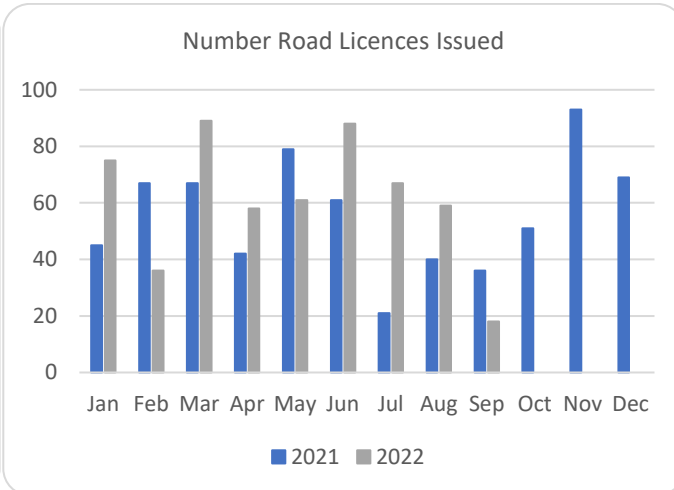

# Forestry Licensing Dashboard – Week 2, September 2022

Hectares/Kilometres for Licences Issued

	Afforestation			Roads			Felling				
	Hectares			Kilometres			Hectares			Volume m <sup>3</sup>	
	2020	2021	2022	2020	2021	2022	2020	2021	2022	2021	2022
January	270	353	482	5	20	29	1,170	3,338	3,507	831,530	928,753
February	531	463	269	10	30	14	1,400	1,939	3,858	531,010	853,328
March	298	506	440	15	26	43	1,462	1,059	4,654	298,959	785,837
April	566	627	183	16	18	25	1,437	1,311	4,071	303,190	661,988
May	309	458	329	13	30	19	1,332	2,237	4,108	564,007	645,599
June	166	293	317	9	28	39	694	4,108	4,219	933,153	848,877
July	155	64	452	12	5	27	1,003	1,382	4,221	319,961	950,873
August	214	125	527	10	19	17	1,904	1,302	3,959	343,035	730,507
September	280	269	257	10	13	8	1,183	6,516	1,522	1,585,000	272,884
October	570	300		7	18		2,387	3,772		1,003,661	
November	485	393		10	32		2,335	3,608		1,017,094	
December	499	395		13	26		1,935	2,283		722,367	
<b>Totals</b>	<b>4,342</b>	<b>4,246</b>	<b>3,256</b>	<b>130</b>	<b>264</b>	<b>222</b>	<b>18,241</b>	<b>32,855</b>	<b>34,124</b>	<b>8,452,966</b>	<b>6,679,064</b>

Hectares/Kilometres Planted/Roads Constructed

	Hectares			Kilometres		
	2020	2021	2022	2020	2021	2022
	January	136	181	69	17	5
February	273	216	267	6	4	9
March	262	165	290	5	5	5
April	212	113	135	8	3	5
May*	350	259	255	9	6	5
June*	284	309	269	6	7	4
July	165	287	206	11	4	9
August	137	161	209	8	9	2
September	226	64	37	5	7	3
October	67	59		10	5	
November	162	86		6	7	
December	161	116		6	9	
<b>Totals*</b>	<b>2,435</b>	<b>2,016</b>	<b>1,736</b>	<b>98</b>	<b>70</b>	<b>51</b>