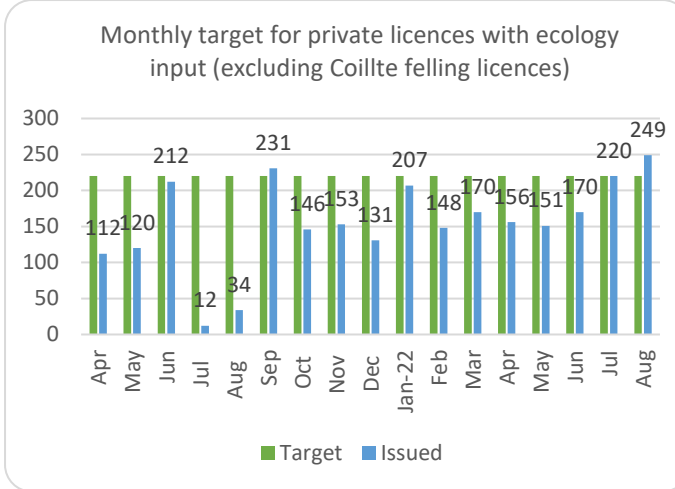

# Forestry Licensing Dashboard – Week 2, September 2022

# Forestry Licensing Dashboard – Week 2, September 2022

Hectares/Kilometres for Licences Issued

	Afforestation			Roads			Felling				
	Hectares			Kilometres			Hectares			Volume m <sup>3</sup>	
	2020	2021	2022	2020	2021	2022	2020	2021	2022	2021	2022
January	270	353	482	5	20	29	1,170	3,338	3,507	831,530	928,753
February	531	463	269	10	30	14	1,400	1,939	3,858	531,010	853,328
March	298	506	440	15	26	43	1,462	1,059	4,654	298,959	785,837
April	566	627	183	16	18	25	1,437	1,311	4,071	303,190	661,988
May	309	458	329	13	30	19	1,332	2,237	4,108	564,007	645,599
June	166	293	317	9	28	39	694	4,108	4,219	933,153	848,877
July	155	64	452	12	5	27	1,003	1,382	4,221	319,961	950,873
August	214	125	527	10	19	17	1,904	1,302	3,959	343,035	730,507
September	280	269	257	10	13	8	1,183	6,516	1,522	1,585,000	272,884
October	570	300		7	18		2,387	3,772		1,003,661	
November	485	393		10	32		2,335	3,608		1,017,094	
December	499	395		13	26		1,935	2,283		722,367	
<b>Totals</b>	<b>4,342</b>	<b>4,246</b>	<b>3,256</b>	<b>130</b>	<b>264</b>	<b>222</b>	<b>18,241</b>	<b>32,855</b>	<b>34,124</b>	<b>8,452,966</b>	<b>6,679,064</b>

Hectares/Kilometres Planted/Roads Constructed

	Hectares			Kilometres		
	2020	2021	2022	2020	2021	2022
	January	136	181	69	17	5
February	273	216	267	6	4	9
March	262	165	290	5	5	5
April	212	113	135	8	3	5
May*	350	259	255	9	6	5
June*	284	309	269	6	7	4
July	165	287	206	11	4	9
August	137	161	209	8	9	2
September	226	64	37	5	7	3
October	67	59		10	5	
November	162	86		6	7	
December	161	116		6	9	
<b>Totals*</b>	<b>2,435</b>	<b>2,016</b>	<b>1,736</b>	<b>98</b>	<b>70</b>	<b>51</b>

	Applications Received YTD	Licences Issued YTD
Afforestation	291	474
Felling	1,822	2,230
Roads	381	551
<b>Total</b>	<b>2,494</b>	<b>3,355</b>