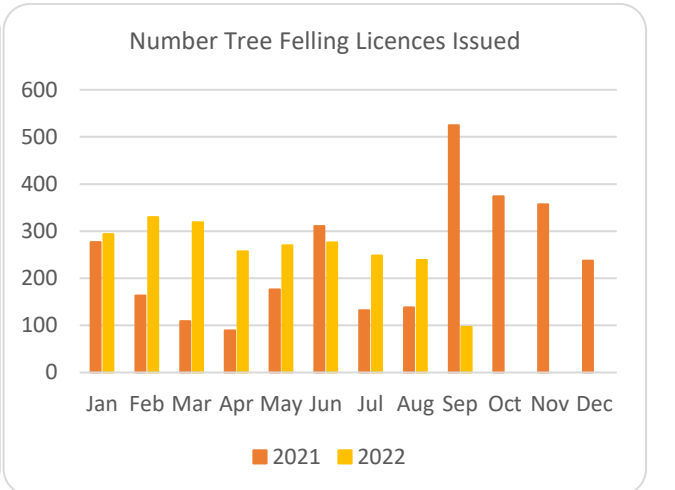

# Forestry Licensing Dashboard – Week 2, September 2022

# Forestry Licensing Dashboard – Week 2, September 2022

Hectares/Kilometres for Licences Issued

	Afforestation			Roads			Felling				
	Hectares			Kilometres			Hectares			Volume m <sup>3</sup>	
	2020	2021	2022	2020	2021	2022	2020	2021	2022	2021	2022
January	270	353	482	5	20	29	1,170	3,338	3,507	831,530	928,753
February	531	463	269	10	30	14	1,400	1,939	3,858	531,010	853,328
March	298	506	440	15	26	43	1,462	1,059	4,654	298,959	785,837
April	566	627	183	16	18	25	1,437	1,311	4,071	303,190	661,988
May	309	458	329	13	30	19	1,332	2,237	4,108	564,007	645,599
June	166	293	317	9	28	39	694	4,108	4,219	933,153	848,877
July	155	64	452	12	5	27	1,003	1,382	4,221	319,961	950,873
August	214	125	527	10	19	17	1,904	1,302	3,959	343,035	730,507
September	280	269	257	10	13	8	1,183	6,516	1,522	1,585,000	272,884
October	570	300		7	18		2,387	3,772		1,003,661	
November	485	393		10	32		2,335	3,608		1,017,094	
December	499	395		13	26		1,935	2,283		722,367	
<b>Totals</b>	<b>4,342</b>	<b>4,246</b>	<b>3,256</b>	<b>130</b>	<b>264</b>	<b>222</b>	<b>18,241</b>	<b>32,855</b>	<b>34,124</b>	<b>8,452,966</b>	<b>6,679,064</b>

Hectares/Kilometres Planted/Roads Constructed

	Hectares			Kilometres		
	2020	2021	2022	2020	2021	2022
	January	136	181	69	17	5
February	273	216	267	6	4	9
March	262	165	290	5	5	5
April	212	113	135	8	3	5
May*	350	259	255	9	6	5
June*	284	309	269	6	7	4
July	165	287	206	11	4	9
August	137	161	209	8	9	2
September	226	64	37	5	7	3
October	67	59		10	5	
November	162	86		6	7	
December	161	116		6	9	
<b>Totals*</b>	<b>2,435</b>	<b>2,016</b>	<b>1,736</b>	<b>98</b>	<b>70</b>	<b>51</b>

	Applications Received YTD	Licences Issued YTD
Afforestation	291	474
Felling	1,822	2,230
Roads	381	551
<b>Total</b>	<b>2,494</b>	<b>3,355</b>