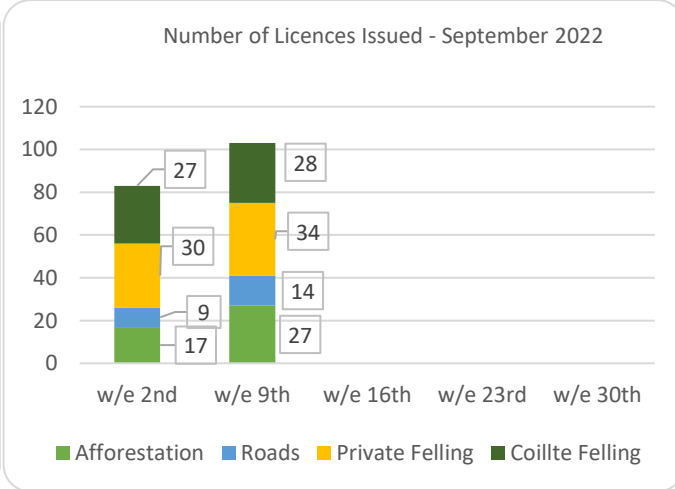

# Forestry Licensing Dashboard – Week 2, September 2022

# Forestry Licensing Dashboard – Week 2, September 2022

Hectares/Kilometres for Licences Issued

	Afforestation			Roads			Felling				
	Hectares			Kilometres			Hectares			Volume m <sup>3</sup>	
	2020	2021	2022	2020	2021	2022	2020	2021	2022	2021	2022
January	270	353	482	5	20	29	1,170	3,338	3,507	831,530	928,753
February	531	463	269	10	30	14	1,400	1,939	3,858	531,010	853,328
March	298	506	440	15	26	43	1,462	1,059	4,654	298,959	785,837
April	566	627	183	16	18	25	1,437	1,311	4,071	303,190	661,988
May	309	458	329	13	30	19	1,332	2,237	4,108	564,007	645,599
June	166	293	317	9	28	39	694	4,108	4,219	933,153	848,877
July	155	64	452	12	5	27	1,003	1,382	4,221	319,961	950,873
August	214	125	527	10	19	17	1,904	1,302	3,959	343,035	730,507
September	280	269	257	10	13	8	1,183	6,516	1,522	1,585,000	272,884
October	570	300		7	18		2,387	3,772		1,003,661	
November	485	393		10	32		2,335	3,608		1,017,094	
December	499	395		13	26		1,935	2,283		722,367	
<b>Totals</b>	<b>4,342</b>	<b>4,246</b>	<b>3,256</b>	<b>130</b>	<b>264</b>	<b>222</b>	<b>18,241</b>	<b>32,855</b>	<b>34,124</b>	<b>8,452,966</b>	<b>6,679,064</b>

Hectares/Kilometres Planted/Roads Constructed

	Hectares			Kilometres		
	2020	2021	2022	2020	2021	2022
	January	136	181	69	17	5
February	273	216	267	6	4	9
March	262	165	290	5	5	5
April	212	113	135	8	3	5
May*	350	259	255	9	6	5
June*	284	309	269	6	7	4
July	165	287	206	11	4	9
August	137	161	209	8	9	2
September	226	64	37	5	7	3
October	67	59		10	5	
November	162	86		6	7	
December	161	116		6	9	
<b>Totals*</b>	<b>2,435</b>	<b>2,016</b>	<b>1,736</b>	<b>98</b>	<b>70</b>	<b>51</b>

	Applications Received YTD	Licences Issued YTD
Afforestation	291	474
Felling	1,822	2,230
Roads	381	551
<b>Total</b>	<b>2,494</b>	<b>3,355</b>