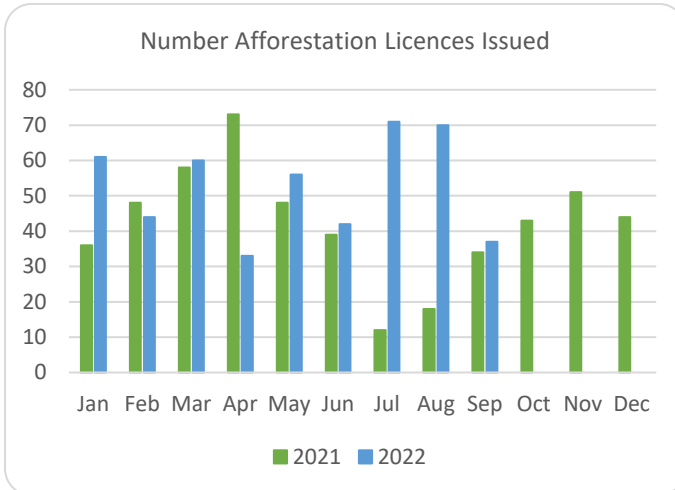

# Forestry Licensing Dashboard – Week 2, September 2022

# Forestry Licensing Dashboard – Week 2, September 2022

Hectares/Kilometres for Licences Issued

	Afforestation			Roads			Felling				
	Hectares			Kilometres			Hectares			Volume m <sup>3</sup>	
	2020	2021	2022	2020	2021	2022	2020	2021	2022	2021	2022
January	270	353	482	5	20	29	1,170	3,338	3,507	831,530	928,753
February	531	463	269	10	30	14	1,400	1,939	3,858	531,010	853,328
March	298	506	440	15	26	43	1,462	1,059	4,654	298,959	785,837
April	566	627	183	16	18	25	1,437	1,311	4,071	303,190	661,988
May	309	458	329	13	30	19	1,332	2,237	4,108	564,007	645,599
June	166	293	317	9	28	39	694	4,108	4,219	933,153	848,877
July	155	64	452	12	5	27	1,003	1,382	4,221	319,961	950,873
August	214	125	527	10	19	17	1,904	1,302	3,959	343,035	730,507
September	280	269	257	10	13	8	1,183	6,516	1,522	1,585,000	272,884
October	570	300		7	18		2,387	3,772		1,003,661	
November	485	393		10	32		2,335	3,608		1,017,094	
December	499	395		13	26		1,935	2,283		722,367	
<b>Totals</b>	<b>4,342</b>	<b>4,246</b>	<b>3,256</b>	<b>130</b>	<b>264</b>	<b>222</b>	<b>18,241</b>	<b>32,855</b>	<b>34,124</b>	<b>8,452,966</b>	<b>6,679,064</b>

Hectares/Kilometres Planted/Roads Constructed

	Hectares			Kilometres		
	2020	2021	2022	2020	2021	2022
	January	136	181	69	17	5
February	273	216	267	6	4	9
March	262	165	290	5	5	5
April	212	113	135	8	3	5
May*	350	259	255	9	6	5
June*	284	309	269	6	7	4
July	165	287	206	11	4	9
August	137	161	209	8	9	2
September	226	64	37	5	7	3
October	67	59		10	5	
November	162	86		6	7	
December	161	116		6	9	
<b>Totals*</b>	<b>2,435</b>	<b>2,016</b>	<b>1,736</b>	<b>98</b>	<b>70</b>	<b>51</b>