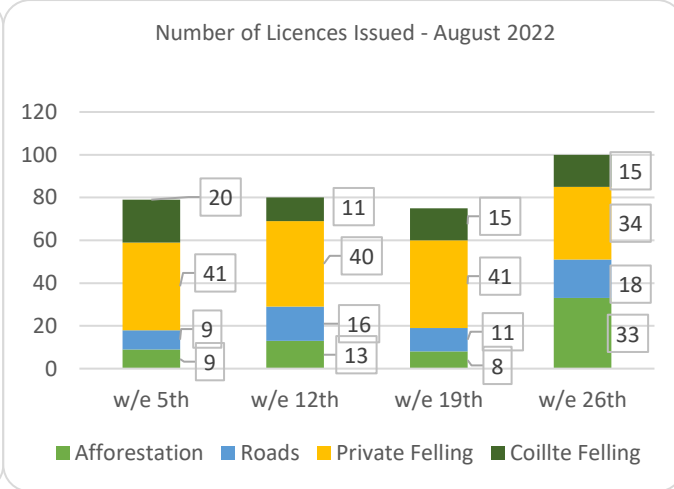

# Forestry Licensing Dashboard – Week 2, September 2022

# Forestry Licensing Dashboard – Week 2, September 2022

Hectares/Kilometres for Licences Issued

	Afforestation			Roads			Felling				
	Hectares			Kilometres			Hectares			Volume m <sup>3</sup>	
	2020	2021	2022	2020	2021	2022	2020	2021	2022	2021	2022
January	270	353	482	5	20	29	1,170	3,338	3,507	831,530	928,753
February	531	463	269	10	30	14	1,400	1,939	3,858	531,010	853,328
March	298	506	440	15	26	43	1,462	1,059	4,654	298,959	785,837
April	566	627	183	16	18	25	1,437	1,311	4,071	303,190	661,988
May	309	458	329	13	30	19	1,332	2,237	4,108	564,007	645,599
June	166	293	317	9	28	39	694	4,108	4,219	933,153	848,877
July	155	64	452	12	5	27	1,003	1,382	4,221	319,961	950,873
August	214	125	527	10	19	17	1,904	1,302	3,959	343,035	730,507
September	280	269	257	10	13	8	1,183	6,516	1,522	1,585,000	272,884
October	570	300		7	18		2,387	3,772		1,003,661	
November	485	393		10	32		2,335	3,608		1,017,094	
December	499	395		13	26		1,935	2,283		722,367	
<b>Totals</b>	<b>4,342</b>	<b>4,246</b>	<b>3,256</b>	<b>130</b>	<b>264</b>	<b>222</b>	<b>18,241</b>	<b>32,855</b>	<b>34,124</b>	<b>8,452,966</b>	<b>6,679,064</b>

Hectares/Kilometres Planted/Roads Constructed

	Hectares			Kilometres		
	2020	2021	2022	2020	2021	2022
	January	136	181	69	17	5
February	273	216	267	6	4	9
March	262	165	290	5	5	5
April	212	113	135	8	3	5
May*	350	259	255	9	6	5
June*	284	309	269	6	7	4
July	165	287	206	11	4	9
August	137	161	209	8	9	2
September	226	64	37	5	7	3
October	67	59		10	5	
November	162	86		6	7	
December	161	116		6	9	
<b>Totals*</b>	<b>2,435</b>	<b>2,016</b>	<b>1,736</b>	<b>98</b>	<b>70</b>	<b>51</b>

	Applications Received YTD	Licences Issued YTD
Afforestation	291	474
Felling	1,822	2,230
Roads	381	551
<b>Total</b>	<b>2,494</b>	<b>3,355</b>