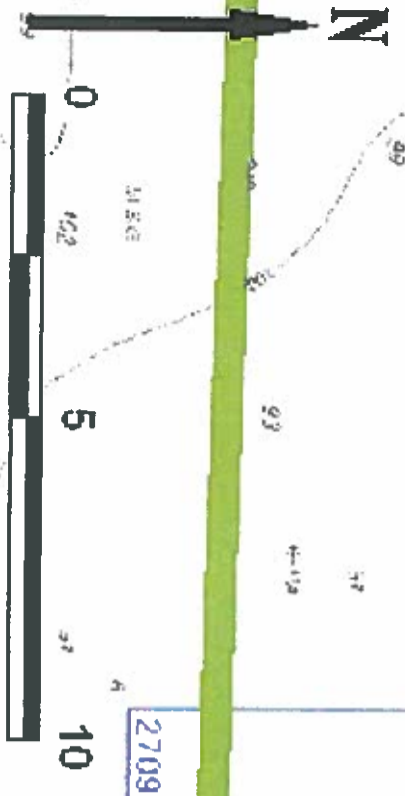

- + Shore
- + Habitation
- + Aran Cable
- Deer Island Passage
- Inner Passage
- Turbine
- + Nearest Turbine 1
- + Nearest Turbine 2
- Wind Farm Area
- Foreshore Lease Area
- Foreshore Licence Area
- SAC
- North Sound Passage
- ★ Substation
- Offshore Cable Route
- ◆ Anemometer

2709

20566m Amd - POSITIONS